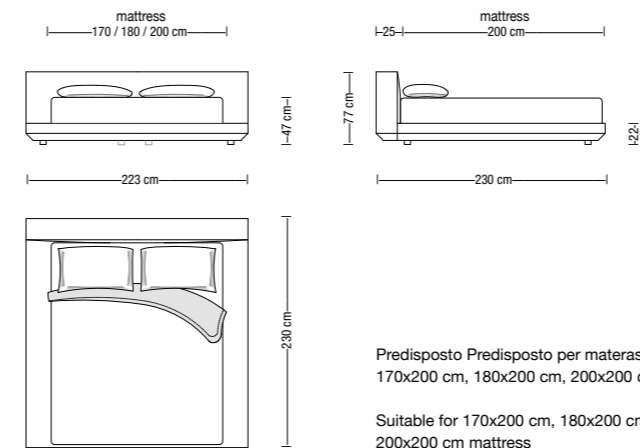

**Bed base:** solid wood and plywood shaped and perforated with numerical control machine.

**Covers:** completely removable in fabric and leather version.

**Base:** specials half-hidden ABS feet, non-slip rubber.

## IB223X230

Island bed 223x230 cm

## IB143X230

Island single bed 143x230 cm

## IB106X218S

Slim island single bed 106x218 cm

Sono disponibili misure speciali su richiesta.  
Custom-made elements are available on request.