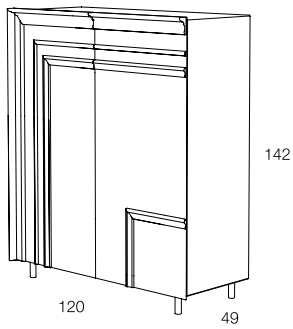

Madia in agglomerato di legno a 2 ante battenti, 2 cassetti (interni), 5 ripiani interni di cui 4 spostabili. Finitura goffrata nei colori a campionario. Piedini altezza 10 cm in metallo satinato colore ottone verniciato o nichel.

High container in composite wood with 2 hinged doors, 2 drawers (inside), 5 internal shelves 4 of them removable, embossed finishing in all colours of our sample catalogue. h.10 cm. feet in satin metal brass or nickel colour.

1,0

1

110

GESSOLINA
MADIA / HIGH CONTAINER