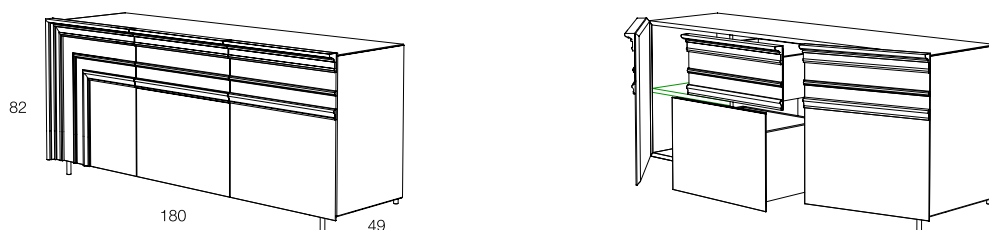

GESSOLINA
CREDENZA / SIDEBOARD