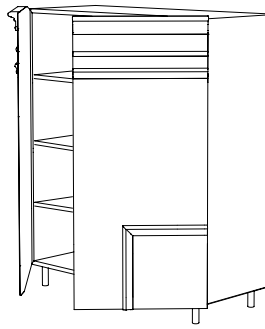

Madia in agglomerato di legno a 2 ante battenti, 2 cassetti (interni), 5 ripiani interni di cui 4 spostabili. Finitura goffrata nei colori a campionario. Piedini altezza 10 cm in metallo satinato colore ottone verniciato o nichel.

High container in composite wood with 2 hinged doors, 2 drawers (inside), 5 internal shelves 4 of them removable, embossed finishing in all colours of our sample catalogue. h.10 cm. feet in satin metal brass or nickel colour.

1,0

1

110

GESSOLINA
MADIA / HIGH CONTAINER