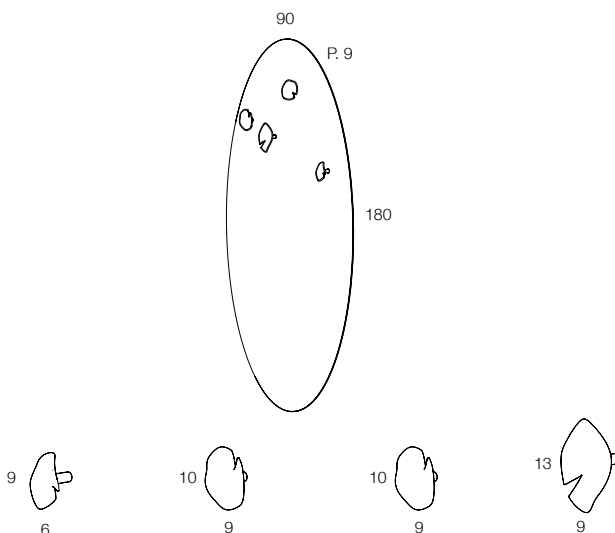

*Oval wall mirror with 4 leaf-shaped clothes hangers, the leaves have 3 different sizes, different finishings to be chosen.
 The position of the leaves is fixed, non-changeable.*

0,20

2

44

NINA MIRROR

Completare il codice inserendo nelle parentesi il codice della finitura scelta per ogni singola foglia del kit.
Specify in the brackets the chosen finishing referred to the leaf.