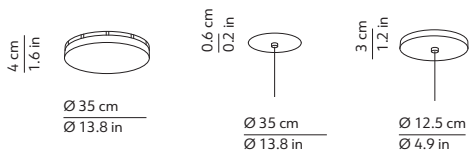

 This lamp must be disposed in conformity with the EU directive
Apparecchio di illuminazione da smaltire secondo la direttiva EU

CODES AND DIMENSIONS / CODICI E DIMENSIONI

FLOW

506428N / US

PACKAGING / IMBALLO

Volume: 0.03 m³ / 1.059 ft³
Gross weight: 2.5 kg / 5.51 lbs

ACCESSORIES

500500N / US
500501N / US
500517N / US

Volume: 0.002 m³ / 0.070 ft³
Gross weight: 1.03 kg / 2.27 lbs

Volume: 0.001 m³ / 0.035 ft³
Gross weight: 0.25 kg / 0.55 lbs

LEAF

506430N / US

Volume: 0.01 m³ / 0.353 ft³
Gross weight: 1.62 kg / 3.57 lbs

DIFFUSER / DIFFUSORE

White / Bianco

Opal diffuser made of two layers
of blown glass
Diffusore in vetro opale
soffiato incamiciato

Suspension lamp
Lampada a sospensione

Multiple composition on demand
Composizioni multiple su richiesta

ROUND CANOPY

Canopy - diam. 4.9in h. 1.2in
black
fixed to the ceiling with not provided screws (2-4)
Rosone - diam. 12.5cm h. 3cm
nero
fissato a soffitto con tasselli (2-4) non forniti