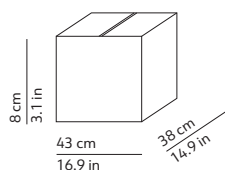

 This lamp must be disposed in conformity with the EU directive
Apparecchio di illuminazione da smaltire secondo la direttiva EU

CODES AND DIMENSIONS / CODICI E DIMENSIONI

FLOW

506428N / US

PACKAGING / IMBALLO

Volume: 0.03 m³ / 1.059 ft³
Gross weight: 2.5 kg / 5.51 lbs

ACCESSORIES

500500N / US
500501N / US
500517N / US

Volume: 0.002 m³ / 0.070 ft³
Gross weight: 1.03 kg / 2.27 lbs

Volume: 0.001 m³ / 0.035 ft³
Gross weight: 0.25 kg / 0.55 lbs

LEAF

506430N / US

Volume: 0.01 m³ / 0.353 ft³
Gross weight: 1.62 kg / 3.57 lbs

DIFFUSER / DIFFUSORE

White / Bianco

Opal diffuser made of two layers
of blown glass
Diffusore in vetro opale
soffiato incamiciato