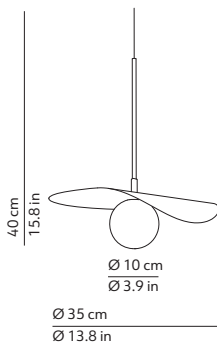

 This lamp must be disposed in conformity with the EU directive
Apparecchio di illuminazione da smaltire secondo la direttiva EU

CODES AND DIMENSIONS / CODICI E DIMENSIONI

FLOW

506428N / US

PACKAGING / IMBALLO

Volume: 0.03 m³ / 1.059 ft³
Gross weight: 2.5 kg / 5.51 lbs

ACCESSORIES

500500N / US
500501N / US
500517N / US

Volume: 0.002 m³ / 0.070 ft³
Gross weight: 1.03 kg / 2.27 lbs

Volume: 0.001 m³ / 0.035 ft³
Gross weight: 0.25 kg / 0.55 lbs

LEAF

506430N / US

Volume: 0.01 m³ / 0.353 ft³
Gross weight: 1.62 kg / 3.57 lbs

DIFFUSER / DIFFUSORE

White / Bianco

Opal diffuser made of two layers
of blown glass
Diffusore in vetro opale
soffiato incamiciato

Suspension lamp
Lampada a sospensione

Multiple composition on demand
Composizioni multiple su richiesta

ROUND CANOPY

Canopy - diam. 4.9in h. 1.2in
black
fixed to the ceiling with not provided screws (2-4)
Rosone - diam. 12.5cm h. 3cm
nero
fissato a soffitto con tasselli (2-4) non forniti