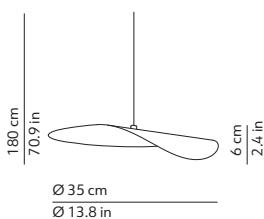

 This lamp must be disposed in conformity with the EU directive
Apparecchio di illuminazione da smaltire secondo la direttiva EU

CODES AND DIMENSIONS / CODICI E DIMENSIONI

FLOW

506428N / US

PACKAGING / IMBALLO

Volume: 0.03 m³ / 1.059 ft³
Gross weight: 2.5 kg / 5.51 lbs

ACCESSORIES

500500N / US
500501N / US
500517N / US

Volume: 0.002 m³ / 0.070 ft³
Gross weight: 1.03 kg / 2.27 lbs

Volume: 0.001 m³ / 0.035 ft³
Gross weight: 0.25 kg / 0.55 lbs

LEAF

506430N / US

Volume: 0.01 m³ / 0.353 ft³
Gross weight: 1.62 kg / 3.57 lbs

DIFFUSER / DIFFUSORE

White / Bianco

Opal diffuser made of two layers
of blown glass
Diffusore in vetro opale
soffiato incamiciato

Suspension lamp
Lampada a sospensione

Multiple composition on demand
Composizioni multiple su richiesta

ROUND CANOPY

Canopy - diam. 4.9in h. 1.2in
black
fixed to the ceiling with not provided screws (2-4)
Rosone - diam. 12.5cm h. 3cm
nero
fissato a soffitto con tasselli (2-4) non forniti