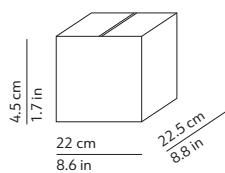

 This lamp must be disposed in conformity with the EU directive
Apparecchio di illuminazione da smaltire secondo la direttiva EU

CODES AND DIMENSIONS / CODICI E DIMENSIONI

FLOW

506428N / US

PACKAGING / IMBALLO

Volume: 0.03 m³ / 1.059 ft³
Gross weight: 2.5 kg / 5.51 lbs

ACCESSORIES

500500N / US
500501N / US
500517N / US

Volume: 0.002 m³ / 0.070 ft³
Gross weight: 1.03 kg / 2.27 lbs

Volume: 0.001 m³ / 0.035 ft³
Gross weight: 0.25 kg / 0.55 lbs

LEAF

506430N / US

Volume: 0.01 m³ / 0.353 ft³
Gross weight: 1.62 kg / 3.57 lbs

DIFFUSER / DIFFUSORE

White / Bianco

Opal diffuser made of two layers
of blown glass
Diffusore in vetro opale
soffiato incamiciato