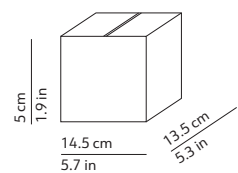

 This lamp must be disposed in conformity with the EU directive
Apparecchio di illuminazione da smaltire secondo la direttiva EU

CODES AND DIMENSIONS / CODICI E DIMENSIONI

FLOW

506428N / US

PACKAGING / IMBALLO

Volume: 0.03 m³ / 1.059 ft³
Gross weight: 2.5 kg / 5.51 lbs

ACCESSORIES

500500N / US
500501N / US
500517N / US

Volume: 0.002 m³ / 0.070 ft³
Gross weight: 1.03 kg / 2.27 lbs

Volume: 0.001 m³ / 0.035 ft³
Gross weight: 0.25 kg / 0.55 lbs

LEAF

506430N / US

Volume: 0.01 m³ / 0.353 ft³
Gross weight: 1.62 kg / 3.57 lbs

DIFFUSER / DIFFUSORE

White / Bianco

Opal diffuser made of two layers
of blown glass
Diffusore in vetro opale
soffiato incamiciato