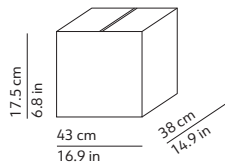

 This lamp must be disposed in conformity with the EU directive
Apparecchio di illuminazione da smaltire secondo la direttiva EU

CODES AND DIMENSIONS / CODICI E DIMENSIONI

FLOW

506428N / US

PACKAGING / IMBALLO

Volume: 0.03 m³ / 1.059 ft³
Gross weight: 2.5 kg / 5.51 lbs

ACCESSORIES

500500N / US
500501N / US
500517N / US

Volume: 0.002 m³ / 0.070 ft³
Gross weight: 1.03 kg / 2.27 lbs

Volume: 0.001 m³ / 0.035 ft³
Gross weight: 0.25 kg / 0.55 lbs

LEAF

506430N / US

Volume: 0.01 m³ / 0.353 ft³
Gross weight: 1.62 kg / 3.57 lbs

DIFFUSER / DIFFUSORE

White / Bianco

Opal diffuser made of two layers
of blown glass
Diffusore in vetro opale
soffiato incamiciato