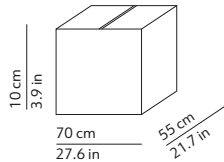

CODES AND DIMENSIONS / CODICI E DIMENSIONI

505424N

PACKAGING / IMBALLO

Volume: 0.039 m³ / 1.360 ft³
Gross weight: 2.50 kg / 5.51 lbs

MATERIALS AND FINISHINGS / MATERIALI E FINITURE

STRUCTURE / STRUTTURA

 Black / Nero
 RAL 9005
 Matt / Opaco