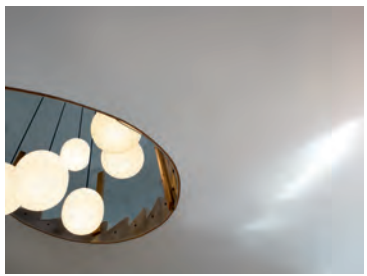

LEGIER
CODICE 557

DESIGN BY
CORRADO DOTTI

YEAR
2017

LEGIER TOOV