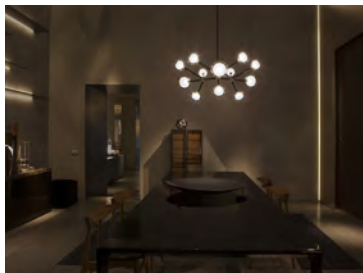

152

153

NABILA

TOOY

154

155

NABILA

TOOY

156

NABILA

TOOY

158

160

NABILA

TOOY