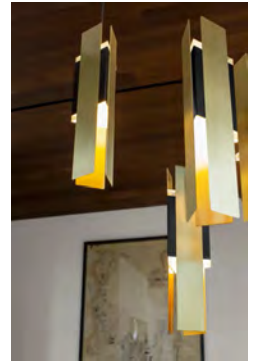

2

EXCALIBUR

TOYO