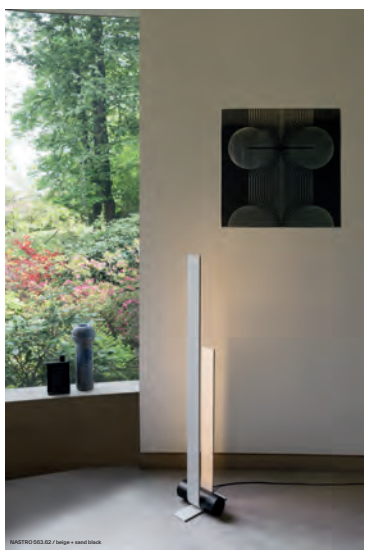

NASTRO 563.32 / greenish-grey + brushed brass

NASTRO 563.81 / beige + sand black

108

NASTRO

TOOV

NASTRO 563.31 / greenish-grey + brushed brass

102

NASTRO 563.82 / beige + sand black