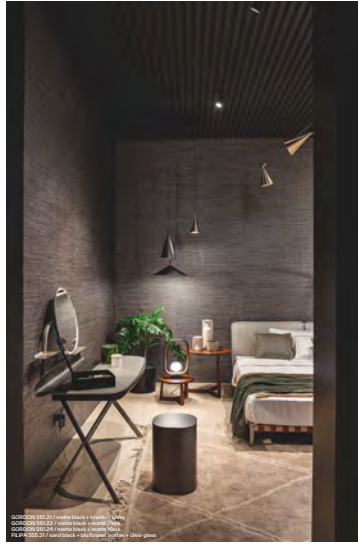

2

GORDON

TOYO

2