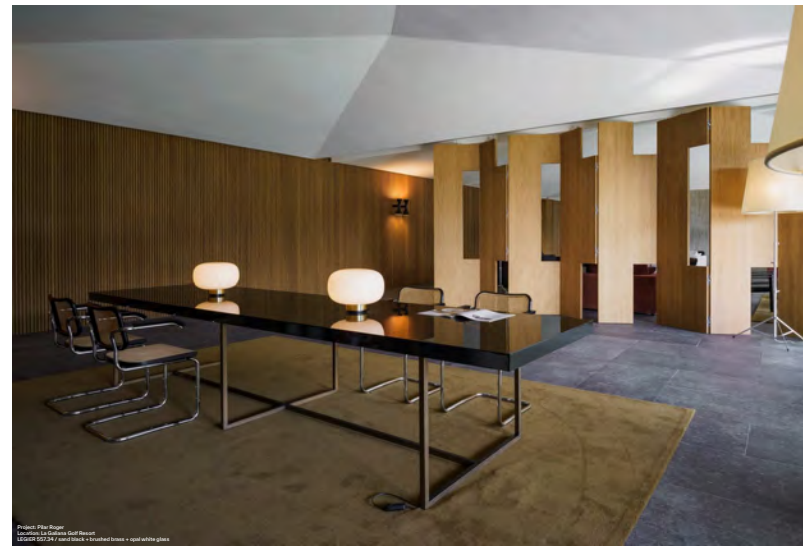

2 2 LEGHER TOY