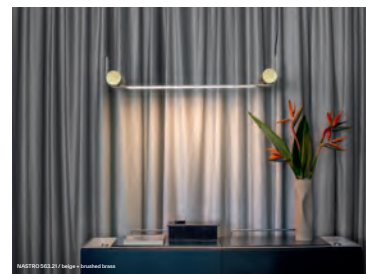

105

NASTRO

TOOY