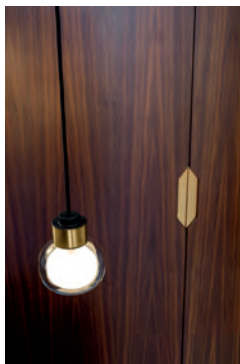

105

105

NABILA

TOYO

110

105

NABILA

TOYO

110

105

NABILA

TOYO

105

105

NABILA

TOYO