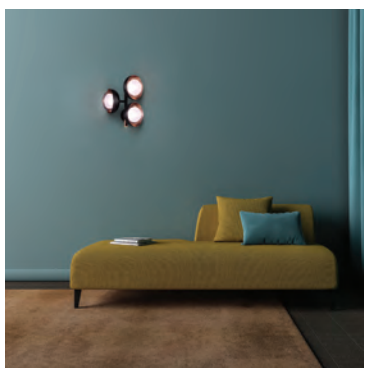

MUSE 55A44 / sand black + copper

12

MUSE

TOOV