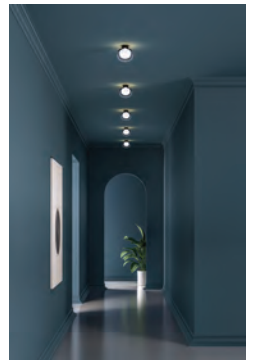

107

NABILA

TOOV