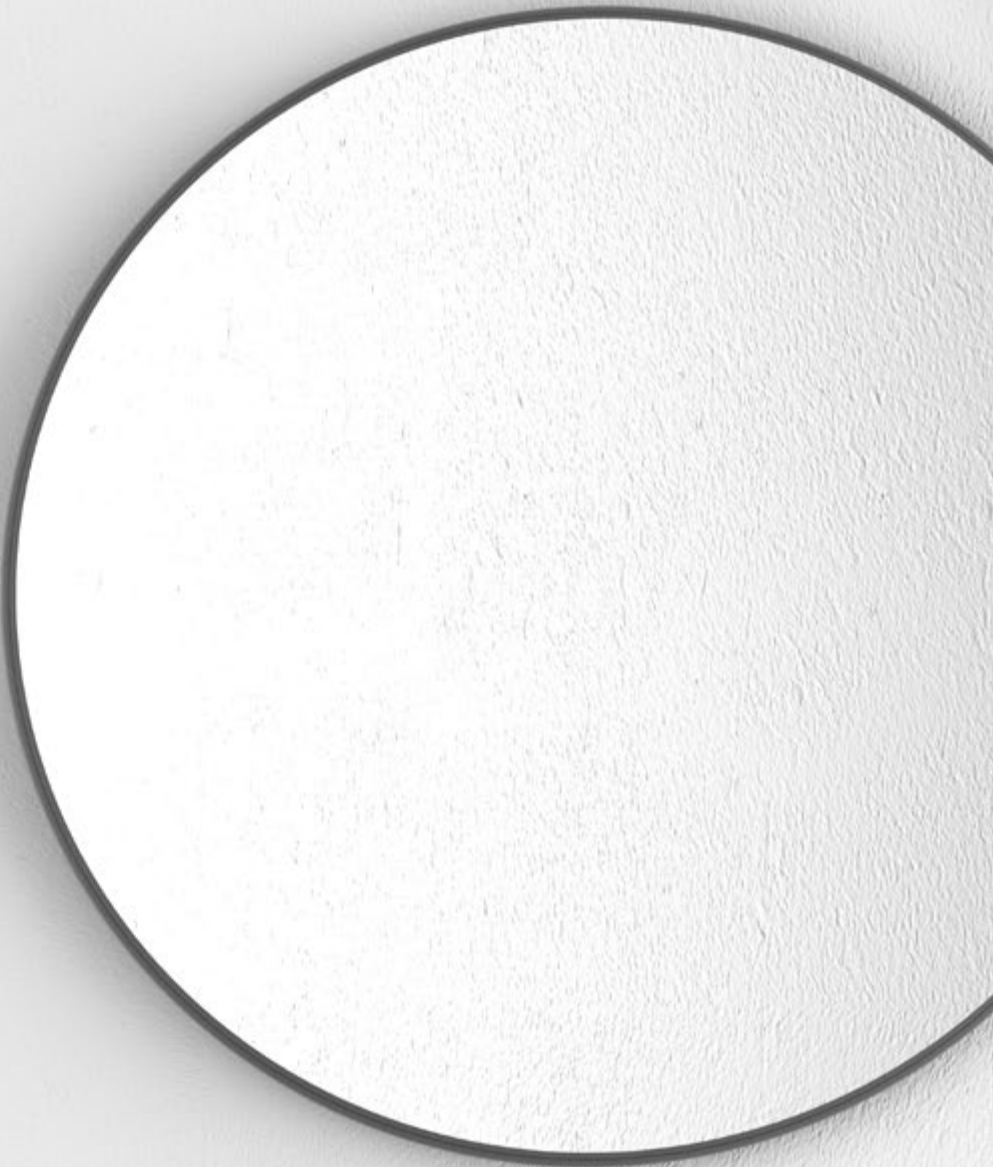

FU
LL
MO
ON

DSH