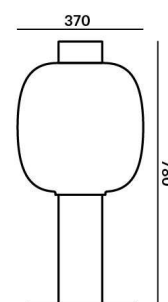

Tech. description

The light comprises a metal body, base bracket, glass shade, and diffusor. All metal components are crafted from stainless steel. The light is IP44 compliant and is connected directly to inground wiring.

Colours options: https://brokis.sharepoint.com/:b:/s/brokis_sp/ETOdJPuThVZFtNlms2aJp9ABHIkFICNPICSo0m2W3LvOHw

CONSTRUCTION SPECIFICATION

Weight: 15.5 kg
Construction material: glass, stainless steel
Cord length [mm]: -
Mounting: Floor
Environment: Outdoor

DIMENSIONS [mm]

ELECTRICAL SPECIFICATION

Input voltage [V]: 230 V
Frequency [Hz]: 50-60 Hz
Max. power [W]: 60 W
Coverage IP: 44
Socket: E27
Light source: -
Energy class: A+ to E depending on light source

2022_02
PAGE 2

INNER FIXTURE

Dimensions O x w [mm] 120x415 mm
Weight [kg] 0,5 kg
Material stainless steel

Drawing

Hole placement

PRODUCT INFORMATION SHEET

BROKIS

Name BONBORI OUTDOOR LARGE