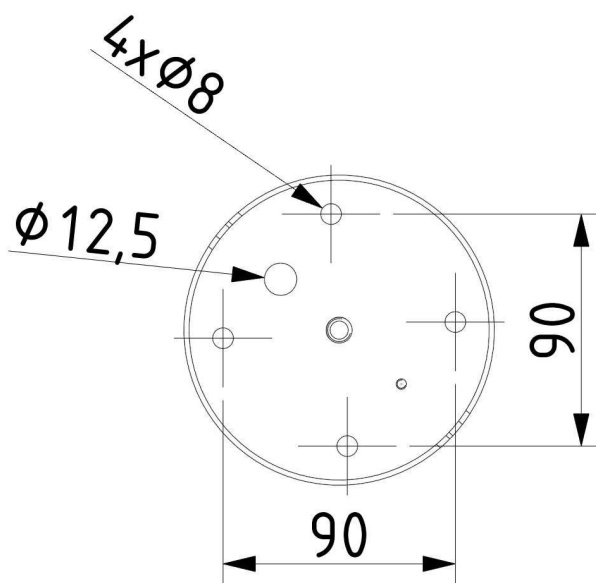

2022_02
PAGE 2

INNER FIXTURE

Dimensions O x w [mm] 120x415 mm
Weight [kg] 0,5 kg
Material stainless steel

Drawing

Hole placement

PRODUCT INFORMATION SHEET

BROKIS

Name BONBORI OUTDOOR LARGE