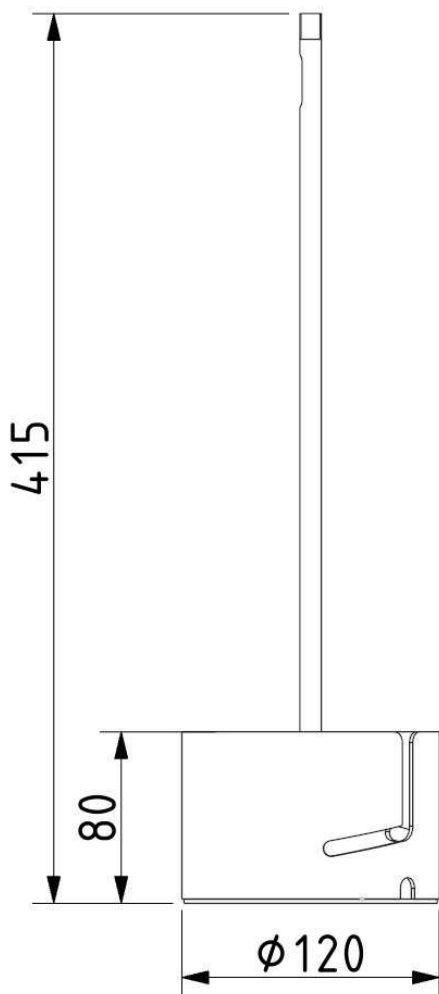

Tech. description

The light comprises a metal body, base bracket, glass shade, and diffusor. All metal components are crafted from stainless steel. The light is IP44 compliant and is connected directly to inground wiring.

Colours options: https://brokis.sharepoint.com/:b:/s/brokis_sp/ETOdJPuThVZFtNlms2aJp9ABHIkFICNPICSo0m2W3LvOHw

CONSTRUCTION SPECIFICATION

Weight: 15.5 kg
Construction material: glass, stainless steel
Cord length [mm]: -
Mounting: Floor
Environment: Outdoor

DIMENSIONS [mm]

ELECTRICAL SPECIFICATION

Input voltage [V]: 230 V
Frequency [Hz]: 50-60 Hz
Max. power [W]: 60 W
Coverage IP: 44
Socket: E27
Light source: -
Energy class: A+ to E depending on light source

2022_02
PAGE 2

INNER FIXTURE

Dimensions O x w [mm] 120x415 mm
Weight [kg] 0,5 kg
Material stainless steel

Drawing

Hole placement

PRODUCT INFORMATION SHEET

BROKIS

Name BONBORI OUTDOOR LARGE