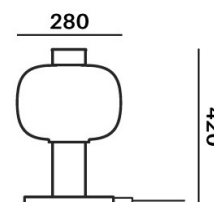

## CONSTRUCTION SPECIFICATION

<b>Weight:</b>	6 kg
<b>Construction material:</b>	glass, metal
<b>Cord length [mm]:</b>	2,400 mm
<b>Mounting:</b>	Table
<b>Environment:</b>	Indoor

## DIMENSIONS [mm]