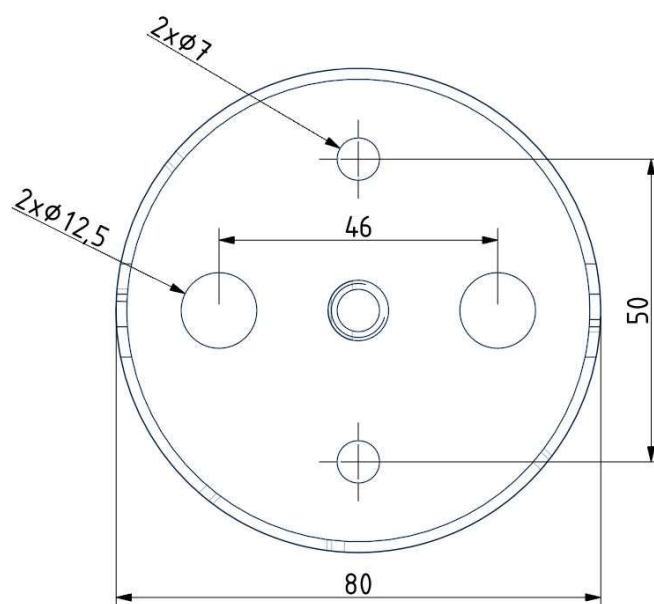

2020_08
PAGE 2

DATASHEET

RECOMENDED CANOPY

Download

CEILING CANOPY

Dimensions O x w [mm] 80x128 mm
Weight [kg] 0,3 kg
Material stainless steel

Drawing

Canopy bracket