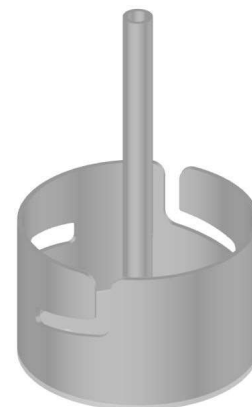

Tech. description

The light comprises a metal body, base bracket, glass shade, and diffuser. All metal components are crafted from stainless steel. The light is IP44 compliant and is connected directly to inground wiring.

2020_08
PAGE 2

DATASHEET

RECOMENDED CANOPY

Download

CEILING CANOPY

Dimensions O x w [mm] 80x128 mm
Weight [kg] 0,3 kg
Material stainless steel

Drawing

Canopy bracket

Technical description

Manufactured in compliance with the IP44 rating for outdoor use, the new light makes use of a simple stainless-steel base finished in an environmentally friendly weather-resistant powder coating. The easily removable LED light source, which can withstand below-freezing temperatures, casts a gentle glow through a diffuser and laser-cut openings in the stainless steel. The likeness to the traditional bonbori lamp is achieved with an elegant handblown glass shade, an extraordinary piece crafted from multiple layers of carefully moulded glass. The light comes with either opal or opaline glass, while the metal base is available in black matte, copper metallic matte, or grey metallic matte. The light is engineered for connection via underground wiring.