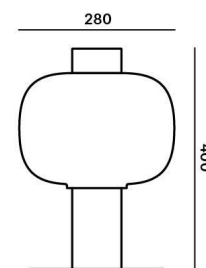

Tech. description

The light comprises a metal body, base bracket, glass shade, and diffuser. All metal components are crafted from stainless steel. The light is IP44 compliant and is connected directly to inground wiring.

Colours options: https://brokis.sharepoint.com/:b:/s/brokis_sp/EWFII6xseeFGk3tXqV61MMwB8v3hFAL0PHo5ah3jZUIMNA

CONSTRUCTION SPECIFICATION

Weight:	6 kg
Construction material:	glass, stainless steel
Cord length [mm]:	-
Mounting:	Floor
Environment:	Outdoor

DIMENSIONS [mm]

ELECTRICAL SPECIFICATION

Input voltage [V]:	230 V
Frequency [Hz]:	50-60 Hz
Max. power [W]:	60 W
Coverage IP:	44
Socket:	E27
Light source:	-
Energy class:	A+ to E depending on light source

2020_08
PAGE 2

DATASHEET

RECOMENDED CANOPY

Download

CEILING CANOPY

Dimensions O x w [mm] 80x128 mm
Weight [kg] 0,3 kg
Material stainless steel

Drawing

Canopy bracket