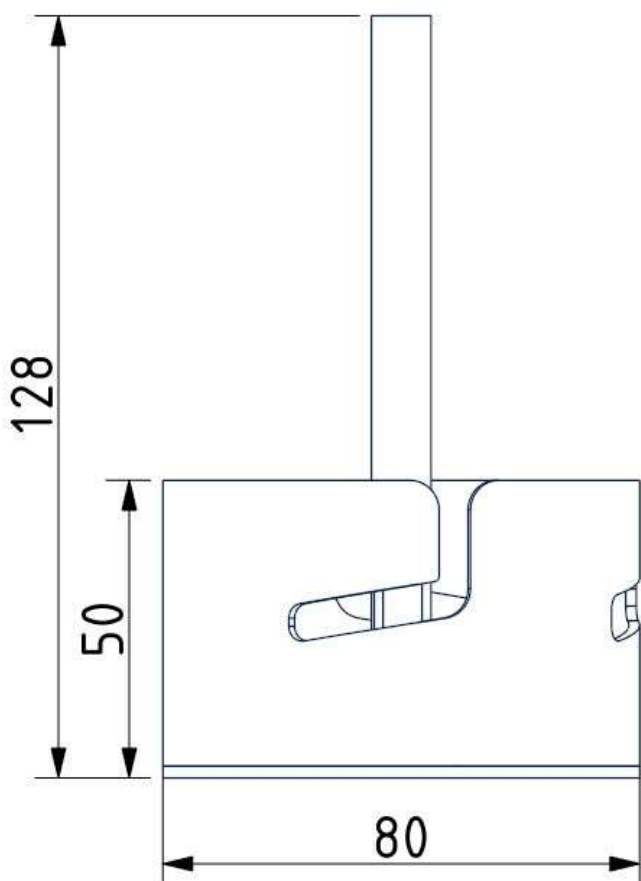

Tech. description

The light comprises a metal body, base bracket, glass shade, and diffuser. All metal components are crafted from stainless steel. The light is IP44 compliant and is connected directly to inground wiring.

Colours options: https://brokis.sharepoint.com/:b:/s/brokis_sp/EWFII6xseeFGk3tXqV61MMwB8v3hFAL0PHo5ah3jZUIMNA

CONSTRUCTION SPECIFICATION

Weight:	6 kg
Construction material:	glass, stainless steel
Cord length [mm]:	-
Mounting:	Floor
Environment:	Outdoor

DIMENSIONS [mm]

ELECTRICAL SPECIFICATION

Input voltage [V]:	230 V
Frequency [Hz]:	50-60 Hz
Max. power [W]:	60 W
Coverage IP:	44
Socket:	E27
Light source:	-
Energy class:	A+ to E depending on light source

2020_08
PAGE 2

DATASHEET

RECOMENDED CANOPY

Download

CEILING CANOPY

Dimensions O x w [mm] 80x128 mm
Weight [kg] 0,3 kg
Material stainless steel

Drawing

Canopy bracket