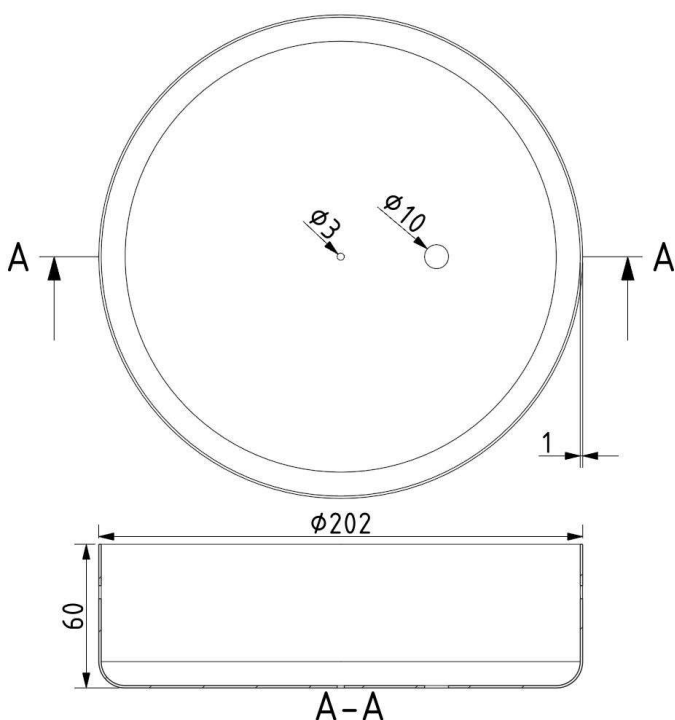

INNER FIXTURE

Dimensions O x w [mm] 202 x 60 mm
Weight [kg] 1.15 kg
Material metal

Drawing

Hole placement