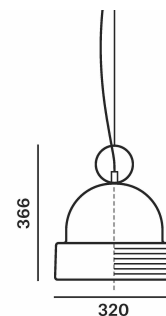

## Tech. description

The luminaire consists of a glass shade, metal frame with integrated LED module, metal printout on the lower edge of the screen, supply cable and steel cable. The luminaire is suspended from the ceiling canopy by means of a supporting steel cable.

## CONSTRUCTION SPECIFICATION

**Weight:** 6.1 kg  
**Construction material:** glass, metal  
**Cord length [mm]:** 2,200 mm  
**Mounting:** Ceiling  
**Environment:** Indoor

## DIMENSIONS [mm]