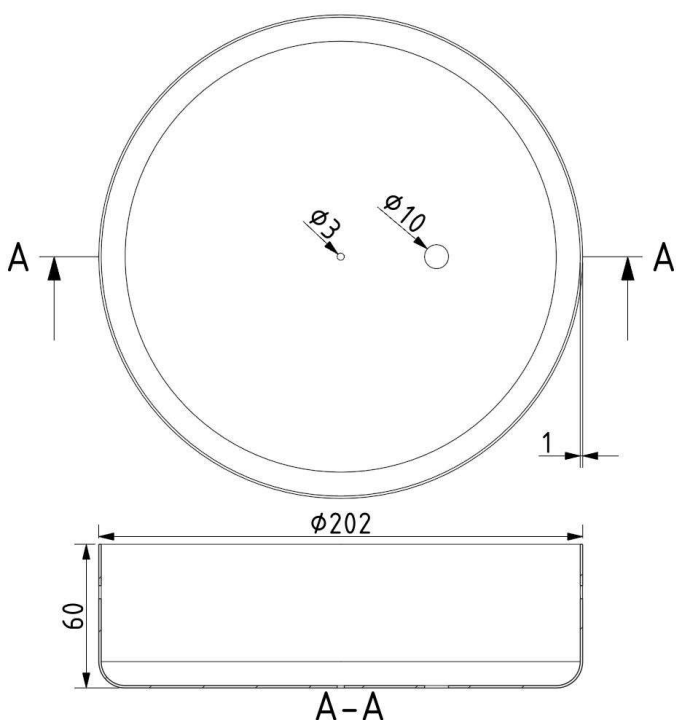

Tech. description

The luminaire consists of a glass shade, metal frame with integrated LED module, metal printout on the lower edge of the screen, supply cable and steel cable. The luminaire is suspended from the ceiling canopy by means of a supporting steel cable.

CONSTRUCTION SPECIFICATION

Weight: 7.1 kg
Construction material: glass, metal
Cord length [mm]: 2,200 mm
Mounting: Ceiling
Environment: Indoor

DIMENSIONS [mm]

ELECTRICAL SPECIFICATION

Input voltage [V]: 100 - 240 V
Frequency [Hz]: 50-60 Hz
Max. power [W]: 17,5 W
Coverage IP: 20
Socket: LED module
Light source: -
Energy class: E

INNER FIXTURE

Dimensions O x w [mm] 202 x 60 mm
Weight [kg] 1.15 kg
Material metal

Drawing

Hole placement