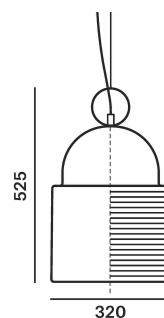

Tech. description

The luminaire consists of a glass shade, metal frame with integrated LED module, metal printout on the lower edge of the screen, supply cable and steel cable. The luminaire is suspended from the ceiling canopy by means of a supporting steel cable.

CONSTRUCTION SPECIFICATION

Weight: 7.1 kg
Construction material: glass, metal
Cord length [mm]: 2,200 mm
Mounting: Ceiling
Environment: Indoor

DIMENSIONS [mm]

ELECTRICAL SPECIFICATION

Input voltage [V]: 100 - 240 V
Frequency [Hz]: 50-60 Hz
Max. power [W]: 17,5 W
Coverage IP: 20
Socket: LED module
Light source: -
Energy class: E

INNER FIXTURE

Dimensions O x w [mm] 202 x 60 mm
Weight [kg] 1.15 kg
Material metal

Drawing

Hole placement