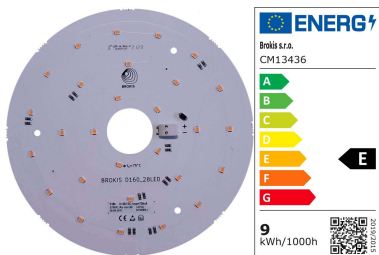

CM13436

Type	LED module
Lamp wattage [W]	8,9 W
Input voltage [V]	24 VDC
Energy class	E
Flux [lm]	1170 lm
Light colour [K]	2700 K
CRI	93
Dimmable	yes