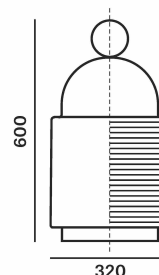

Tech. description

The light comprises a glass shade, metal base with integrated LED module, glass diffuser, metal ring, and power cable with switch and 2P plug.

CONSTRUCTION SPECIFICATION

Weight: 9.3 kg
Construction material: glass, metal, linen rope
Cord length [mm]: 2,200 mm
Mounting: Table
Environment: Indoor

DIMENSIONS [mm]

ELECTRICAL SPECIFICATION

Input voltage [V]: 230 V
Frequency [Hz]: 50 Hz
Max. power [W]: 9 W
Coverage IP: 20
Socket: LED module
Light source: -
Energy class: E

CERTIFICATIONS

BROKIS S.R.O.
ŠPANILOVA 1315/25
163 00 PRAHA 6 - ŘEPY
CZECH REPUBLIC