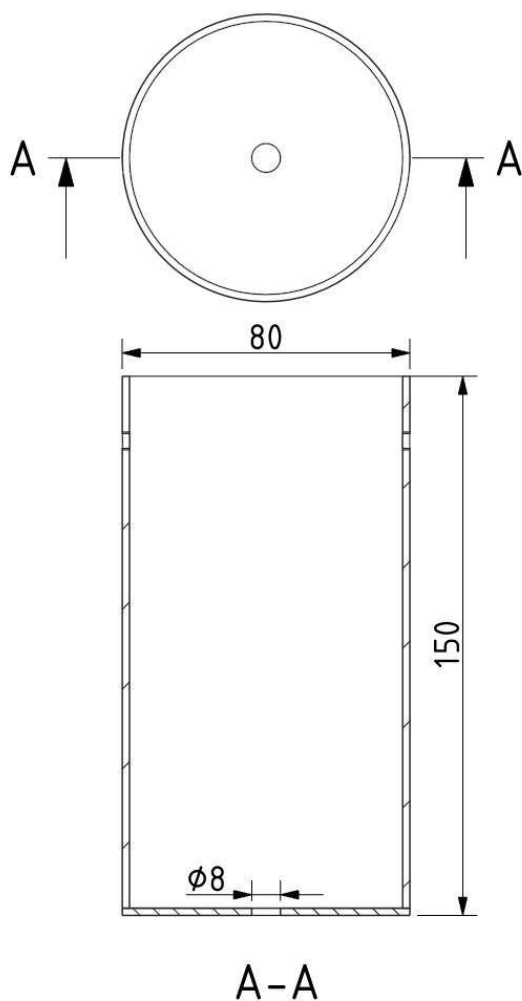

Tech. description

The main body of the light comprises a dural frame and glass shades fitted with G4 sockets. The frame is connected to the power cable by means of an integrated Brokis connector. The power cable is hung from the ceiling canopy, which also houses the electronics.

DIMENSIONS [mm]

ELECTRICAL SPECIFICATION

Input voltage [V]:	100 - 240 V
Frequency [Hz]:	50-60 Hz
Max. power [W]:	4 x 2 W LED
Coverage IP:	20
Socket:	G4, 12V
Light source:	-
Energy class:	A+ to B depending on light source

DATASHEET

RECOMENDED CANOPY

Download

CEILING CANOPY

Dimensions $O \times w$ [mm] 80 x 150 mm
Weight [kg] 0.85 kg
Material metal

Drawing

Canopy bracket

DATASHEET

RECOMENDED CANOPY

Download

CEILING CANOPY

Dimensions O x w [mm]	101,5 x 220 mm
Weight [kg]	1.6 kg
Material	metal

Drawing

Canopy bracket

PRODUCT LIST

Name IVY VERTICAL 4