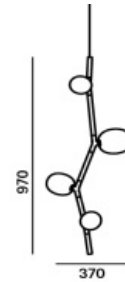

Description

Inspired by the life-giving beauty and strength of plants climbing up walls, IVY Vertical offers remarkable variability in creating extraordinary interior lighting installations. Nature and its life-giving beauty and strength are the inspiration behind the unique lighting concept called IVY. Just as the plant grows and climbs up the wall of a house, so too can IVY expand into a variety of compositions. IVY features a special system of modular components for a highly innovative take on decorative lighting in both vertical and horizontal installations. The lights comprise metal branches in six basic sizes and three sizes of shades in handblown matte light rose, opal, or smoke glass. The collection also offers an impressive floor light and an intimate table light. Elegant and precise in craftsmanship all the way down to the smallest detail, IVY is a high-tech lighting concept ideally suited to project and residential applications. In household settings, for example, a single graceful branch can be hung above a dining table, or multiple branches can be used to create a curtain of light. The organic IVY collection has many forms and rightfully holds its place in the realm of artistic, bespoke lighting solutions.

Technical description

The techniques Brokis applies in the production of glass are rooted in centuries of tradition and require remarkable skill from master glassmakers. Precision crafting of handblown glass gives each product a distinctive character and unmatched quality. The glass shades are formed from multiple layers of molten glass, each of which is thoroughly scrutinized by the glassmaker before being blown into the mould. The triplex opal glass of the shades represents one of the finest materials used in the lighting industry today. Together with carefully guarded handcraft techniques, the sandwich structure of two transparent outer layers of crystal and an inner layer of white opal between them lends the glass outstanding visual properties. The collection uses connectors specially developed by Brokis with an internal insulator made of polyether ether ketone (PEEK), a thermoplastic with a melting point of approximately 300°C. The connectors have excellent mechanical properties (similar to those of aluminium) and insulating properties (similar to those of ceramics). Mounting the glass shades on the lights is very easy, thus simplifying installation and maintenance. The branches, ceiling canopies, and power cables are available in either white or anthracite grey. The collection also features a dimmer for easy adjustment of the lighting ambience in the interior.

Glass Colour

smoke grey - transparent glass	A	CGC516
triplex opal	A	CGC39
light pink - transparent glass	A	CGC46

Glass surface

acid-etched both side surface	ALL	CGSU881

Body finish

iron - white matte powder coating	A	CCS845
iron - anthracite grey matte powder coating	A	CCS2675

Canopy finish