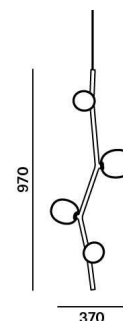

Tech. description

The main body of the light comprises a dural frame and glass shades fitted with G4 sockets. The frame is connected to the power cable by means of an integrated Brokis connector. The power cable is hung from the ceiling canopy, which also houses the electronics.

Colours options: https://brokis.sharepoint.com/:b:/s/brokis_sp/Ec2vgTGYUbtEndVZPRpqdZcBFcg9hmJrYa88UIPN6jSvdw

CONSTRUCTION SPECIFICATION

Weight:	2.5 kg
Construction material:	glass, metal
Cord length [mm]:	2,000 mm
Mounting:	Ceiling
Environment:	Indoor

DIMENSIONS [mm]

ELECTRICAL SPECIFICATION

Input voltage [V]:	100 - 240 V
Frequency [Hz]:	50-60 Hz
Max. power [W]:	4 x 2 W LED
Coverage IP:	20
Socket:	G4, 12V
Light source:	-
Energy class:	A+ to B depending on light source

RECOMENDED CANOPY

Download

CEILING CANOPY

Dimensions O x w [mm]	101,5 x 220 mm
Weight [kg]	1.6 kg
Material	metal

Drawing

Canopy bracket

PRODUCT LIST

Name IVY VERTICAL 4