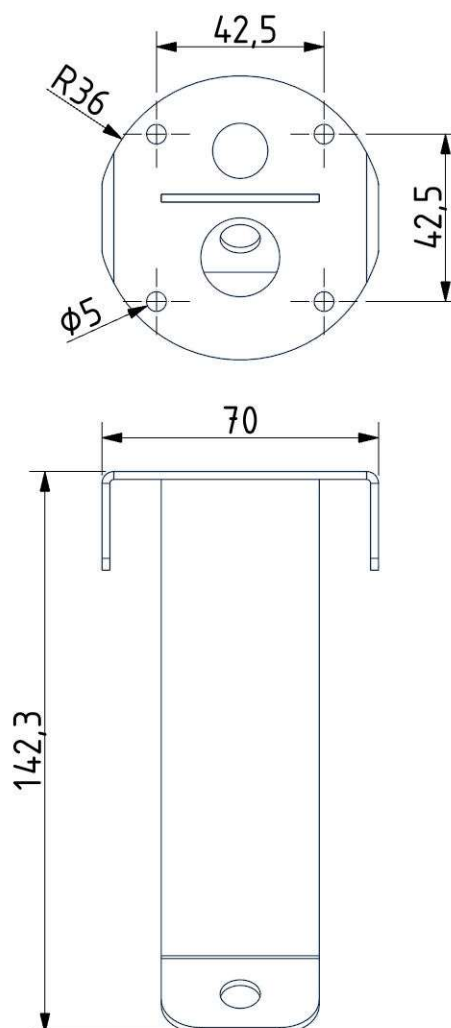

Tech. description

The main body of the light comprises a dural frame and glass shades fitted with G4 sockets. The frame is connected to the power cable by means of an integrated Brokis connector. The power cable is hung from the ceiling canopy, which also houses the electronics.

DIMENSIONS [mm]

ELECTRICAL SPECIFICATION

Input voltage [V]:	100 - 240 V
Frequency [Hz]:	50-60 Hz
Max. power [W]:	4 x 2 W LED
Coverage IP:	20
Socket:	G4, 12V
Light source:	-
Energy class:	A+ to B depending on light source

DATASHEET

RECOMENDED CANOPY

Download

CEILING CANOPY

Dimensions $O \times w$ [mm] 80 x 150 mm
Weight [kg] 0.85 kg
Material metal

Drawing

Canopy bracket

DATASHEET

RECOMENDED CANOPY

Download

CEILING CANOPY

Dimensions O x w [mm]	101,5 x 220 mm
Weight [kg]	1.6 kg
Material	metal

Drawing

Canopy bracket

PRODUCT LIST

Name IVY VERTICAL 4