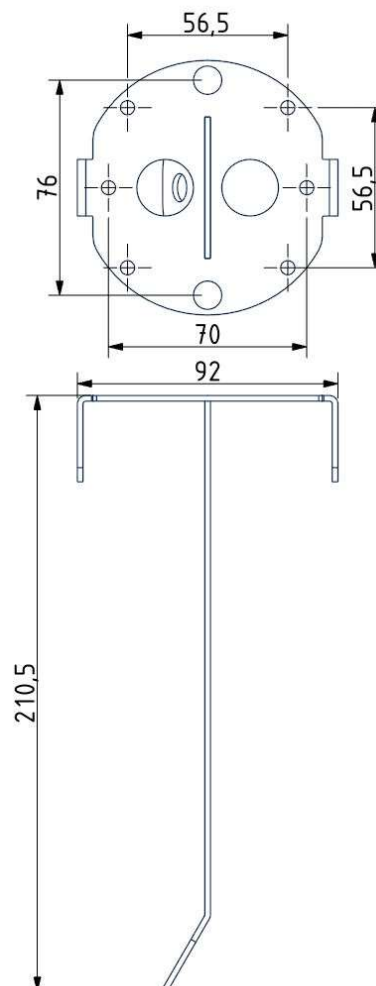

Tech. description

The main body of the light comprises a dural frame and glass shades fitted with G4 sockets. The frame is connected to the power cable by means of an integrated Brokis connector. The power cable is hung from the ceiling canopy, which also houses the electronics.

DIMENSIONS [mm]

ELECTRICAL SPECIFICATION

Input voltage [V]:	100 - 240 V
Frequency [Hz]:	50-60 Hz
Max. power [W]:	7 x 2 W LED
Coverage IP:	20
Socket:	G4, 12V
Light source:	-
Energy class:	A+ to B depending on light source

DATASHEET

RECOMENDED CANOPY

Download

CEILING CANOPY

Dimensions O x w [mm] 80 x 150 mm
Weight [kg] 0.85 kg
Material metal

Drawing

Canopy bracket

DATASHEET

RECOMENDED CANOPY

Download

CEILING CANOPY

Dimensions O x w [mm]	101,5 x 220 mm
Weight [kg]	1.6 kg
Material	metal

Drawing

Canopy bracket

PRODUCT LIST

BROKIS