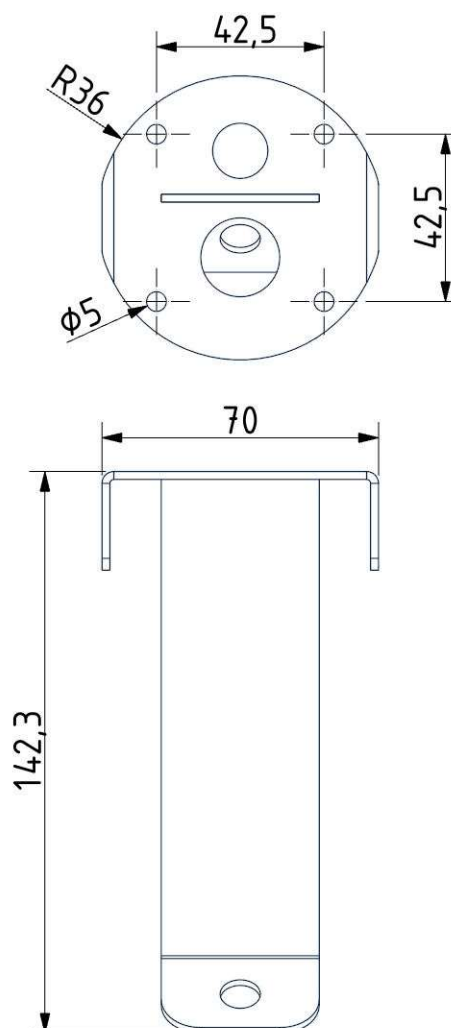

Tech. description

The main body of the light comprises a dural frame and glass shades fitted with G4 sockets. The frame is connected to the power cable by means of an integrated Brokis connector. The power cable is hung from the ceiling canopy, which also houses the electronics.

DIMENSIONS [mm]

ELECTRICAL SPECIFICATION

Input voltage [V]:	100 - 240 V
Frequency [Hz]:	50-60 Hz
Max. power [W]:	7 x 2 W LED
Coverage IP:	20
Socket:	G4, 12V
Light source:	-
Energy class:	A+ to B depending on light source

DATASHEET

RECOMENDED CANOPY

Download

CEILING CANOPY

Dimensions O x w [mm] 80 x 150 mm
Weight [kg] 0.85 kg
Material metal

Drawing

Canopy bracket

DATASHEET

RECOMENDED CANOPY

Download

CEILING CANOPY

Dimensions O x w [mm]	101,5 x 220 mm
Weight [kg]	1.6 kg
Material	metal

Drawing

Canopy bracket

PRODUCT LIST

BROKIS