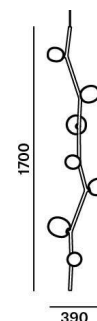

Tech. description

The main body of the light comprises a dural frame and glass shades fitted with G4 sockets. The frame is connected to the power cable by means of an integrated Brokis connector. The power cable is hung from the ceiling canopy, which also houses the electronics.

Colours options: https://brokis.sharepoint.com/:b:/s/brokis_sp/EfQDvEw953VKpk3Jm9WcdeYBZNIksB5Gg1dwuJGHGhwS

CONSTRUCTION SPECIFICATION

Weight:	4.3 kg
Construction material:	glass, metal
Cord length [mm]:	2,000 mm
Mounting:	Ceiling
Environment:	Indoor

DIMENSIONS [mm]

ELECTRICAL SPECIFICATION

Input voltage [V]:	100 - 240 V
Frequency [Hz]:	50-60 Hz
Max. power [W]:	7 x 2 W LED
Coverage IP:	20
Socket:	G4, 12V
Light source:	-
Energy class:	A+ to B depending on light source

CERTIFICATIONS

CM6200

Socket	G4
Type	LED
Lamp wattage [W]	1.2 W
Input voltage [V]	12 VDC
Energy class	A+
Flux [lm]	91 lm
Light colour [K]	2700 K
CRI	90+
Lifespan [h]	20000h
Dimmable	yes
Dimensions h x w [mm]	10 x 28,4 mm