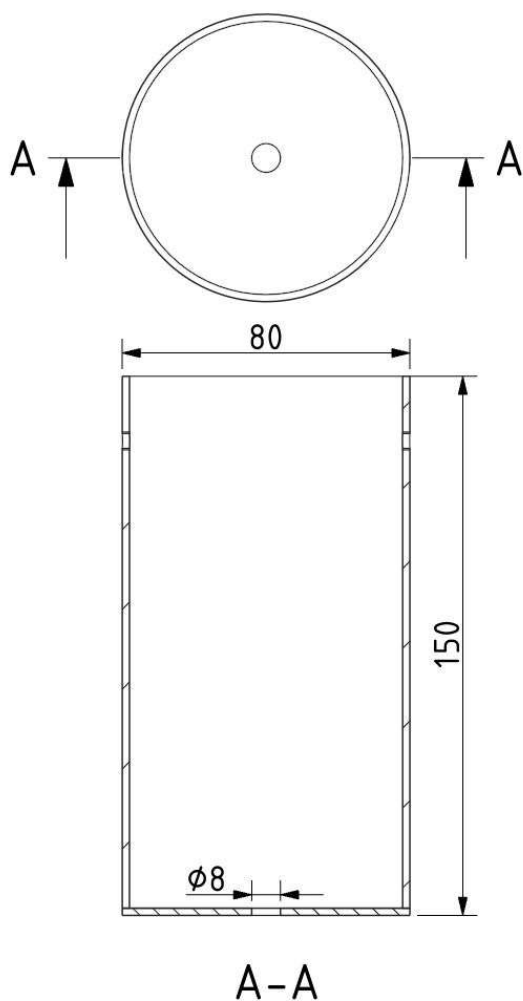

Tech. description

The main body of the light comprises a dural frame and glass shades fitted with G4 sockets. The frame is connected to the power cable by means of an integrated Brokis connector. The power cable is hung from the ceiling canopy, which also houses the electronics.

DIMENSIONS [mm]

ELECTRICAL SPECIFICATION

Input voltage [V]:	100 - 240 V
Frequency [Hz]:	50-60 Hz
Max. power [W]:	7 x 2 W LED
Coverage IP:	20
Socket:	G4, 12V
Light source:	-
Energy class:	A+ to B depending on light source

DATASHEET

RECOMENDED CANOPY

Download

CEILING CANOPY

Dimensions O x w [mm] 80 x 150 mm
Weight [kg] 0.85 kg
Material metal

Drawing

Canopy bracket

DATASHEET

RECOMENDED CANOPY

Download

CEILING CANOPY

Dimensions O x w [mm]	101,5 x 220 mm
Weight [kg]	1.6 kg
Material	metal

Drawing

Canopy bracket

PRODUCT LIST

BROKIS