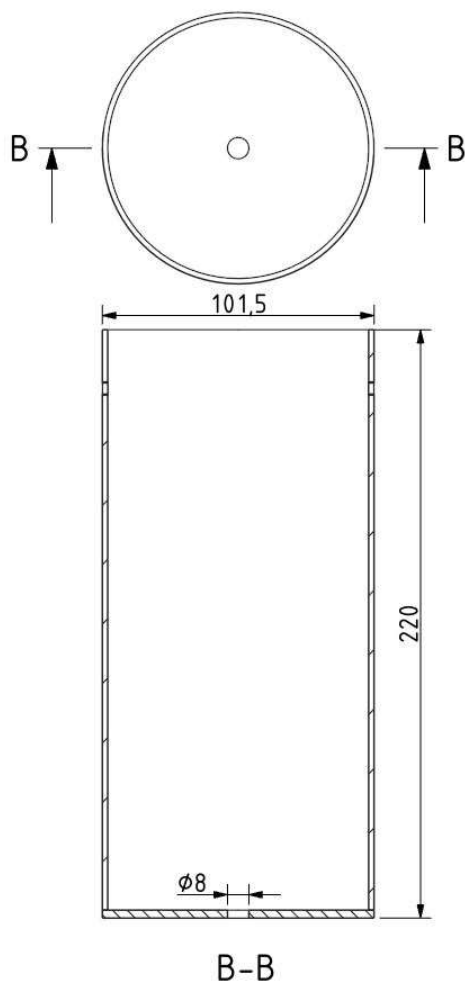

Tech. description

The main body of the light comprises a dural frame and glass shades fitted with G4 sockets. The frame is connected to the power cable by means of an integrated Brokis connector. The power cable is hung from the ceiling canopy, which also houses the electronics.

DIMENSIONS [mm]

ELECTRICAL SPECIFICATION

Input voltage [V]:	100 - 240 V
Frequency [Hz]:	50-60 Hz
Max. power [W]:	7 x 2 W LED
Coverage IP:	20
Socket:	G4, 12V
Light source:	-
Energy class:	A+ to B depending on light source

DATASHEET

RECOMENDED CANOPY

Download

CEILING CANOPY

Dimensions O x w [mm] 80 x 150 mm
Weight [kg] 0.85 kg
Material metal

Drawing

Canopy bracket

DATASHEET

RECOMENDED CANOPY

Download

CEILING CANOPY

Dimensions O x w [mm]	101,5 x 220 mm
Weight [kg]	1.6 kg
Material	metal

Drawing

Canopy bracket

PRODUCT LIST

BROKIS