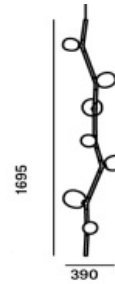

Description

Inspired by the life-giving beauty and strength of plants climbing up walls, IVY Vertical offers remarkable variability in creating extraordinary interior lighting installations. Nature and its life-giving beauty and strength are the inspiration behind the unique lighting concept called IVY. Just as the plant grows and climbs up the wall of a house, so too can IVY expand into a variety of compositions. IVY features a special system of modular components for a highly innovative take on decorative lighting in both vertical and horizontal installations. The lights comprise metal branches in six basic sizes and three sizes of shades in handblown matte light rose, opal, or smoke glass. The collection also offers an impressive floor light and an intimate table light. Elegant and precise in craftsmanship all the way down to the smallest detail, IVY is a high-tech lighting concept ideally suited to project and residential applications. In household settings, for example, a single graceful branch can be hung above a dining table, or multiple branches can be used to create a curtain of light. The organic IVY collection has many forms and rightfully holds its place in the realm of artistic, bespoke lighting solutions.

Technical description

The techniques Brokis applies in the production of glass are rooted in centuries of tradition and require remarkable skill from master glassmakers. Precision crafting of handblown glass gives each product a distinctive character and unmatched quality. The glass shades are formed from multiple layers of molten glass, each of which is thoroughly scrutinized by the glassmaker before being blown into the mould. The triplex opal glass of the shades represents one of the finest materials used in the lighting industry today. Together with carefully guarded handcraft techniques, the sandwich structure of two transparent outer layers of crystal and an inner layer of white opal between them lends the glass outstanding visual properties. The collection uses connectors specially developed by Brokis with an internal insulator made of polyether ether ketone (PEEK), a thermoplastic with a melting point of approximately 300°C. The connectors have excellent mechanical properties (similar to those of aluminium) and insulating properties (similar to those of ceramics). Mounting the glass shades on the lights is very easy, thus simplifying installation and maintenance. The branches, ceiling canopies, and power cables are available in either white or anthracite grey. The collection also features a dimmer for easy adjustment of the lighting ambience in the interior.

Glass Colour

smoke grey - transparent glass	A	CGC516
triplex opal	A	CGC39
light pink - transparent glass	A	CGC46

Glass surface

acid-etched both side surface	ALL	CGSU881

Body finish

iron - white matte powder coating	A	CCS845
iron - anthracite grey matte powder coating	A	CCS2675

Canopy finish