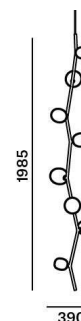

Tech. description

The main body of the light comprises a dural frame and glass shades fitted with G4 sockets. The frame is connected to the power cable by means of an integrated Brokis connector. The power cable is hung from the ceiling canopy, which also houses the electronics.

Colours options: https://brokis.sharepoint.com/:b:/s/brokis_sp/EeX8GltlgJpHr4tB6wIJhiMBoRxF-s44cDula8ksH4PTFw

CONSTRUCTION SPECIFICATION

Weight:	4.9 kg
Construction material:	glass, metal
Cord length [mm]:	2,000 mm
Mounting:	Ceiling
Environment:	Indoor

DIMENSIONS [mm]

ELECTRICAL SPECIFICATION

Input voltage [V]:	100 - 240 V
Frequency [Hz]:	50-60 Hz
Max. power [W]:	8 x 2 W LED
Coverage IP:	20
Socket:	G4, 12V
Light source:	-
Energy class:	A+ to B depending on light source

CERTIFICATIONS

CM6200

Socket	G4
Type	LED
Lamp wattage [W]	1.2 W
Input voltage [V]	12 VDC
Energy class	A+
Flux [lm]	91 lm
Light colour [K]	2700 K
CRI	90+
Lifespan [h]	20000h
Dimmable	yes
Dimensions h x w [mm]	10 x 28,4 mm