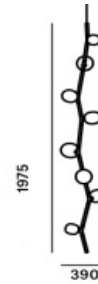

Description

Inspired by the life-giving beauty and strength of plants climbing up walls, IVY Vertical offers remarkable variability in creating extraordinary interior lighting installations. Nature and its life-giving beauty and strength are the inspiration behind the unique lighting concept called IVY. Just as the plant grows and climbs up the wall of a house, so too can IVY expand into a variety of compositions. IVY features a special system of modular components for a highly innovative take on decorative lighting in both vertical and horizontal installations. The lights comprise metal branches in six basic sizes and three sizes of shades in handblown matte light rose, opal, or smoke glass. The collection also offers an impressive floor light and an intimate table light. Elegant and precise in craftsmanship all the way down to the smallest detail, IVY is a high-tech lighting concept ideally suited to project and residential applications. In household settings, for example, a single graceful branch can be hung above a dining table, or multiple branches can be used to create a curtain of light. The organic IVY collection has many forms and rightfully holds its place in the realm of artistic, bespoke lighting solutions.

Technical description

The techniques Brokis applies in the production of glass are rooted in centuries of tradition and require remarkable skill from master glassmakers. Precision crafting of handblown glass gives each product a distinctive character and unmatched quality. The glass shades are formed from multiple layers of molten glass, each of which is thoroughly scrutinized by the glassmaker before being blown into the mould. The triplex opal glass of the shades represents one of the finest materials used in the lighting industry today. Together with carefully guarded handcraft techniques, the sandwich structure of two transparent outer layers of crystal and an inner layer of white opal between them lends the glass outstanding visual properties. The collection uses connectors specially developed by Brokis with an internal insulator made of polyether ether ketone (PEEK), a thermoplastic with a melting point of approximately 300°C. The connectors have excellent mechanical properties (similar to those of aluminium) and insulating properties (similar to those of ceramics). Mounting the glass shades on the lights is very easy, thus simplifying installation and maintenance. The branches, ceiling canopies, and power cables are available in either white or anthracite grey. The collection also features a dimmer for easy adjustment of the lighting ambience in the interior.

Glass Colour

smoke grey - transparent glass	A	CGC516
triplex opal	A	CGC39
light pink - transparent glass	A	CGC46

Glass surface

acid-etched both side surface	ALL	CGSU881

Body finish

iron - white matte powder coating	A	CCS845
iron - anthracite grey matte powder coating	A	CCS2675

Canopy finish