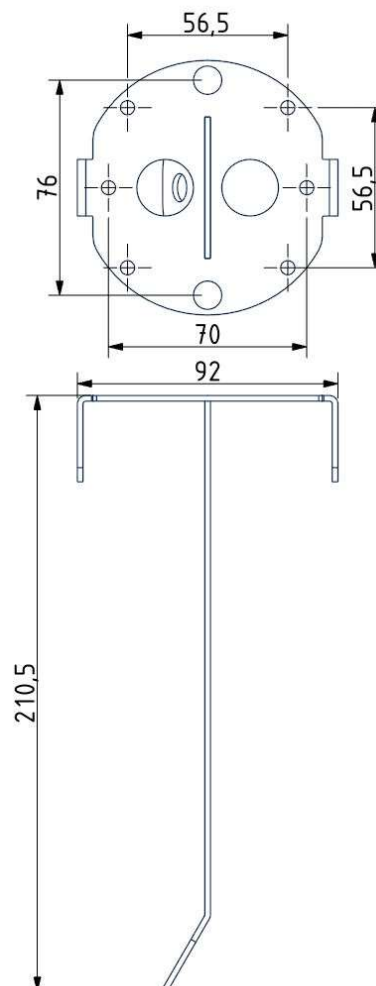

Tech. description

The main body of the light comprises a dural frame and glass shades fitted with G4 sockets. The frame is connected to the power cable by means of an integrated Brokis connector. The power cable is hung from the ceiling canopy, which also houses the electronics.

DIMENSIONS [mm]

ELECTRICAL SPECIFICATION

Input voltage [V]:	100 - 240 V
Frequency [Hz]:	50-60 Hz
Max. power [W]:	8 x 2 W LED
Coverage IP:	20
Socket:	G4, 12V
Light source:	-
Energy class:	A+ to B depending on light source

DATASHEET

RECOMENDED CANOPY

Download

CEILING CANOPY

Dimensions $O \times w$ [mm] 80 x 150 mm
Weight [kg] 0.85 kg
Material metal

Drawing

Canopy bracket

DATASHEET

RECOMENDED CANOPY

Download

CEILING CANOPY

Dimensions O x w [mm]	101,5 x 220 mm
Weight [kg]	1.6 kg
Material	metal

Drawing

Canopy bracket

PRODUCT LIST

BROKIS