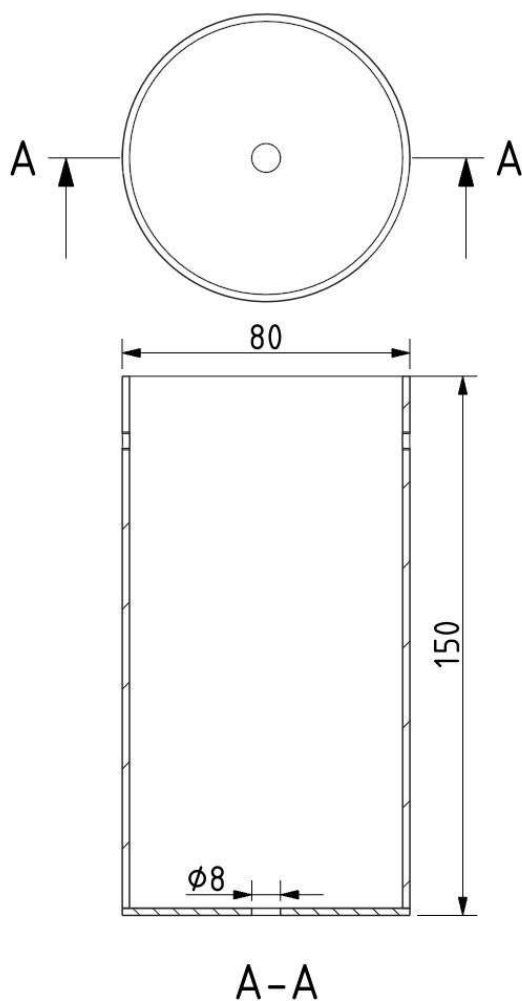

Tech. description

The main body of the light comprises a dural frame and glass shades fitted with G4 sockets. The frame is connected to the power cable by means of an integrated Brokis connector. The power cable is hung from the ceiling canopy, which also houses the electronics.

DIMENSIONS [mm]

ELECTRICAL SPECIFICATION

Input voltage [V]:	100 - 240 V
Frequency [Hz]:	50-60 Hz
Max. power [W]:	8 x 2 W LED
Coverage IP:	20
Socket:	G4, 12V
Light source:	-
Energy class:	A+ to B depending on light source

DATASHEET

RECOMENDED CANOPY

Download

CEILING CANOPY

Dimensions $O \times w$ [mm] 80 x 150 mm
Weight [kg] 0.85 kg
Material metal

Drawing

Canopy bracket

DATASHEET

RECOMENDED CANOPY

Download

CEILING CANOPY

Dimensions O x w [mm]	101,5 x 220 mm
Weight [kg]	1.6 kg
Material	metal

Drawing

Canopy bracket

PRODUCT LIST

BROKIS