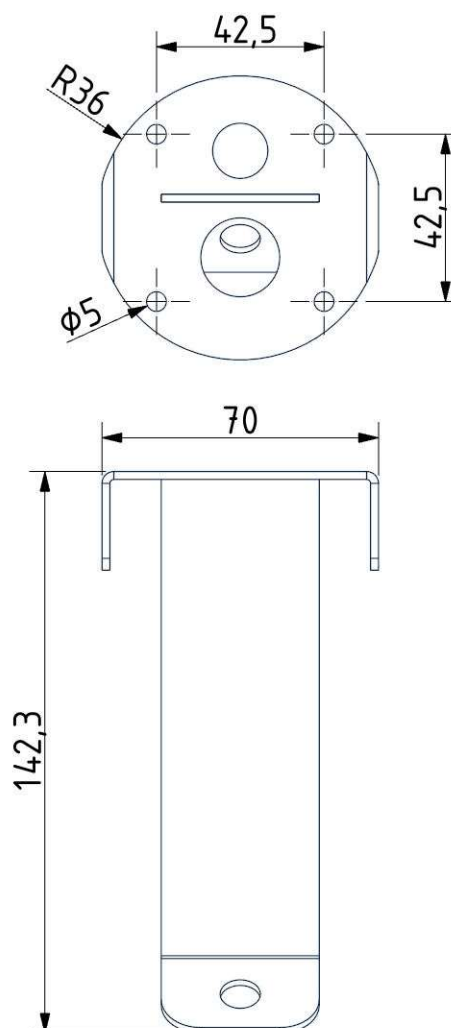

Tech. description

The main body of the light comprises a dural frame and glass shades fitted with G4 sockets. The frame is connected to the power cable by means of an integrated Brokis connector. The power cable is hung from the ceiling canopy, which also houses the electronics.

DIMENSIONS [mm]

ELECTRICAL SPECIFICATION

Input voltage [V]:	100 - 240 V
Frequency [Hz]:	50-60 Hz
Max. power [W]:	8 x 2 W LED
Coverage IP:	20
Socket:	G4, 12V
Light source:	-
Energy class:	A+ to B depending on light source

DATASHEET

RECOMENDED CANOPY

Download

CEILING CANOPY

Dimensions $O \times w$ [mm] 80 x 150 mm
Weight [kg] 0.85 kg
Material metal

Drawing

Canopy bracket

DATASHEET

RECOMENDED CANOPY

Download

CEILING CANOPY

Dimensions O x w [mm]	101,5 x 220 mm
Weight [kg]	1.6 kg
Material	metal

Drawing

Canopy bracket

PRODUCT LIST

BROKIS