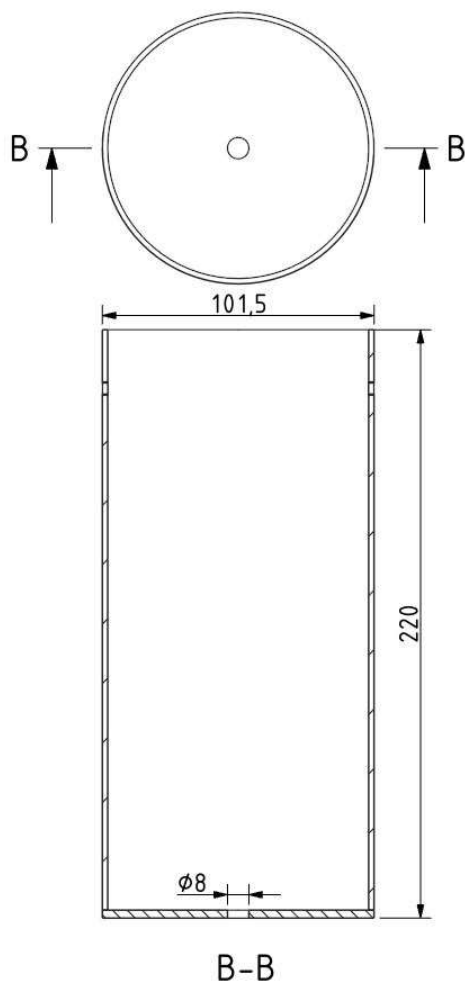

Tech. description

The main body of the light comprises a dural frame and glass shades fitted with G4 sockets. The frame is connected to the power cable by means of an integrated Brokis connector. The power cable is hung from the ceiling canopy, which also houses the electronics.

Colours options: https://brokis.sharepoint.com/:b:/s/brokis_sp/EeX8GltlgJpHr4tB6wIJhiMBoRxF-s44cDula8ksH4PTFw

CONSTRUCTION SPECIFICATION

Weight:	4.9 kg
Construction material:	glass, metal
Cord length [mm]:	2,000 mm
Mounting:	Ceiling
Environment:	Indoor

DATASHEET

RECOMENDED CANOPY

Download

CEILING CANOPY

Dimensions $O \times w$ [mm] 80 x 150 mm
Weight [kg] 0.85 kg
Material metal

Drawing

Canopy bracket

DATASHEET

RECOMENDED CANOPY

Download

CEILING CANOPY

Dimensions O x w [mm]	101,5 x 220 mm
Weight [kg]	1.6 kg
Material	metal

Drawing

Canopy bracket

PRODUCT LIST

BROKIS