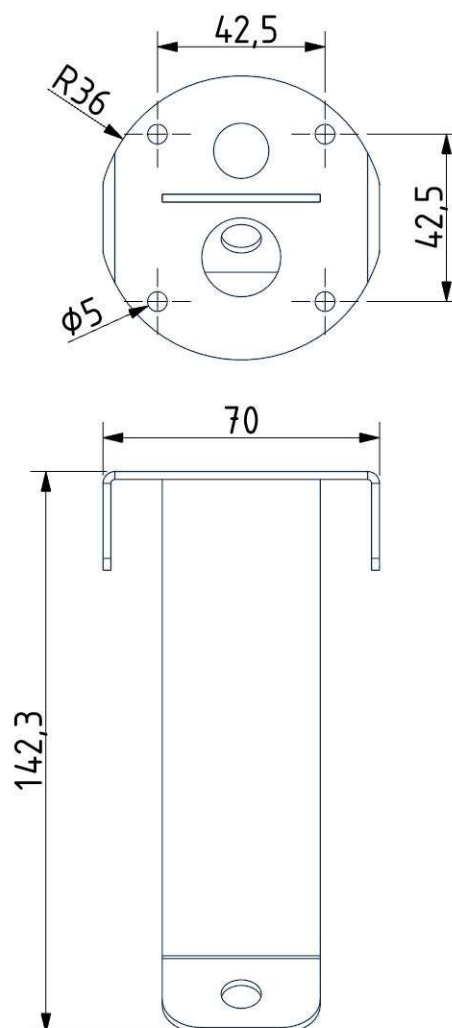

Tech. description

The main body of the light comprises a dural frame and glass shades fitted with G4 sockets. The frame is connected to the power cable by means of an integrated Brokis connector and is hung from a steel rope on the opposite end. The power cable is hung from the ceiling canopy, which also houses the electronics.

DIMENSIONS [mm]

ELECTRICAL SPECIFICATION

Input voltage [V]:	100 - 240 V
Frequency [Hz]:	50-60 Hz
Max. power [W]:	4 x 2 W LED
Coverage IP:	20
Socket:	G4, 12V
Light source:	-
Energy class:	A+ to B depending on light source

DATASHEET

RECOMENDED CANOPY

Download

CEILING CANOPY

Dimensions $O \times w$ [mm] 80 x 150 mm
Weight [kg] 0.85 kg
Material metal

Drawing

Canopy bracket

DATASHEET

RECOMENDED CANOPY

Download

CEILING CANOPY

Dimensions O x w [mm]	101,5 x 220 mm
Weight [kg]	1.6 kg
Material	metal

Drawing

Canopy bracket

PRODUCT LIST

Name IVY HORIZONTAL 4