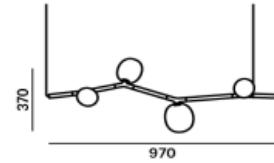

Description

Inspired by nature and its inherent beauty, IVY Horizontal is an innovative lighting system that offers unique possibilities in interior ambience. Nature and its life-giving beauty and strength are the inspiration behind the unique lighting concept called IVY. Just as the plant grows and climbs up the wall of a house, so too can IVY expand into a variety of compositions. IVY features a special system of modular components for a highly innovative take on decorative lighting in both vertical and horizontal installations. The lights comprise metal branches in six basic sizes and three sizes of shades in handblown matte light rose, opal, or smoke glass. The collection also offers an impressive floor light and an intimate table light. Elegant and precise in craftsmanship all the way down to the smallest detail, IVY is a high-tech lighting concept ideally suited to project and residential applications. In household settings, for example, a single graceful branch can be hung above a dining table, or multiple branches can be used to create a curtain of light. The organic IVY collection has many forms and rightfully holds its place in the realm of artistic, bespoke lighting solutions.

Technical description

The techniques Brokis applies in the production of glass are rooted in centuries of tradition and require remarkable skill from master glassmakers. Precision crafting of handblown glass gives each product a distinctive character and unmatched quality. The glass shades are formed from multiple layers of molten glass, each of which is thoroughly scrutinized by the glassmaker before being blown into the mould. The triplex opal glass of the shades represents one of the finest materials used in the lighting industry today. Together with carefully guarded handcraft techniques, the sandwich structure of two transparent outer layers of crystal and an inner layer of white opal between them lends the glass outstanding visual properties. The collection uses connectors specially developed by Brokis with an internal insulator made of polyether ether ketone (PEEK), a thermoplastic with a melting point of approximately 300°C. The connectors have excellent mechanical properties (similar to those of aluminium) and insulating properties (similar to those of ceramics). Mounting the glass shades on the lights is very easy, thus simplifying installation and maintenance. The branches, ceiling canopies, and power cables are available in either white or anthracite grey. The collection also features a dimmer for easy adjustment of the lighting ambience in the interior.

Glass Colour

smoke grey - transparent glass	A	CGC516
triplex opal	A	CGC39
light pink - transparent glass	A	CGC46

Glass surface

acid-etched both side surface	ALL	CGSU881

Body finish

iron - white matte powder coating	A	CCS845
iron - anthracite grey matte powder coating	A	CCS2675

Canopy finish