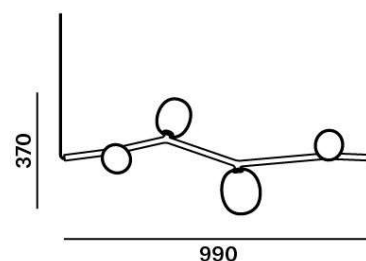

DIMENSIONS [mm]

ELECTRICAL SPECIFICATION

Input voltage [V]:	100 - 240 V
Frequency [Hz]:	50-60 Hz
Max. power [W]:	4 x 2 W LED
Coverage IP:	20
Socket:	G4, 12V
Light source:	-
Energy class:	A+ to B depending on light source

CERTIFICATIONS