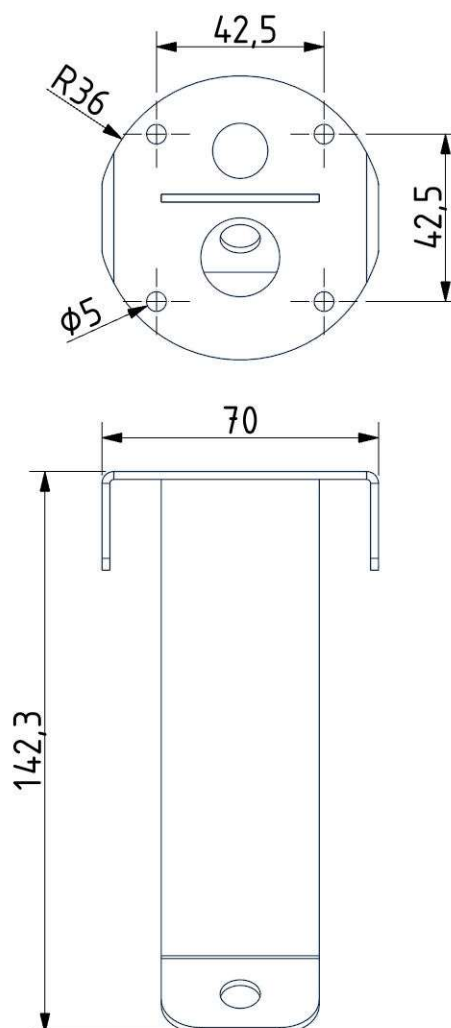

Tech. description

The main body of the light comprises a dural frame and glass shades fitted with G4 sockets. The frame is connected to the power cable by means of an integrated Brokis connector and is hung from a steel rope on the opposite end. The power cable is hung from the ceiling canopy, which also houses the electronics.

DIMENSIONS [mm]

ELECTRICAL SPECIFICATION

Input voltage [V]:	100 - 240 V
Frequency [Hz]:	50-60 Hz
Max. power [W]:	6 x 2 W LED
Coverage IP:	20
Socket:	G4, 12V
Light source:	-
Energy class:	A+ to B depending on light source

DATASHEET

RECOMENDED CANOPY

Download

CEILING CANOPY

Dimensions O x w [mm] 80 x 150 mm
Weight [kg] 0.85 kg
Material metal

Drawing

Canopy bracket

DATASHEET

RECOMENDED CANOPY

Download

CEILING CANOPY

Dimensions O x w [mm]	101,5 x 220 mm
Weight [kg]	1.6 kg
Material	metal

Drawing

Canopy bracket

PRODUCT LIST

Name IVY HORIZONTAL 6