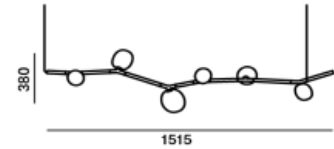

ID PC1068

Description

Inspired by nature and its inherent beauty, IVY Horizontal is an innovative lighting system that offers unique possibilities in interior ambience. Nature and its life-giving beauty and strength are the inspiration behind the unique lighting concept called IVY. Just as the plant grows and climbs up the wall of a house, so too can IVY expand into a variety of compositions. IVY features a special system of modular components for a highly innovative take on decorative lighting in both vertical and horizontal installations. The lights comprise metal branches in six basic sizes and three sizes of shades in handblown matte light rose, opal, or smoke glass. The collection also offers an impressive floor light and an intimate table light. Elegant and precise in craftsmanship all the way down to the smallest detail, IVY is a high-tech lighting concept ideally suited to project and residential applications. In household settings, for example, a single graceful branch can be hung above a dining table, or multiple branches can be used to create a curtain of light. The organic IVY collection has many forms and rightfully holds its place in the realm of artistic, bespoke lighting solutions.

Technical description

The techniques Brokis applies in the production of glass are rooted in centuries of tradition and require remarkable skill from master glassmakers. Precision crafting of handblown glass gives each product a distinctive character and unmatched quality. The glass shades are formed from multiple layers of molten glass, each of which is thoroughly scrutinized by the glassmaker before being blown into the mould. The triplex opal glass of the shades represents one of the finest materials used in the lighting industry today. Together with carefully guarded handcraft techniques, the sandwich structure of two transparent outer layers of crystal and an inner layer of white opal between them lends the glass outstanding visual properties. The collection uses connectors specially developed by Brokis with an internal insulator made of polyether ether ketone (PEEK), a thermoplastic with a melting point of approximately 300°C. The connectors have excellent mechanical properties (similar to those of aluminium) and insulating properties (similar to those of ceramics). Mounting the glass shades on the lights is very easy, thus simplifying installation and maintenance. The branches, ceiling canopies, and power cables are available in either white or anthracite grey. The collection also features a dimmer for easy adjustment of the lighting ambience in the interior.

Glass Colour

smoke grey - transparent glass	A	CGC516
triplex opal	A	CGC39
light pink - transparent glass	A	CGC46

Glass surface

acid-etched both side surface	ALL	CGSU881

Body finish

iron - white matte powder coating	A	CCS845
iron - anthracite grey matte powder coating	A	CCS2675

Canopy finish