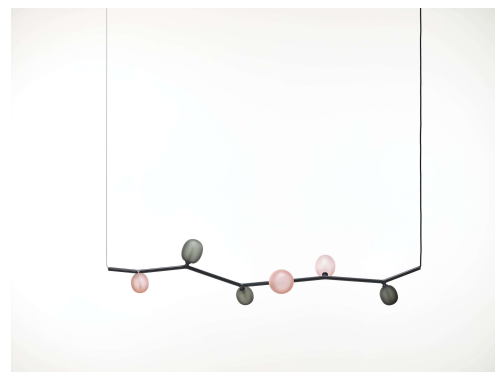

Tech. description

The main body of the light comprises a dural frame and glass shades fitted with G4 sockets. The frame is connected to the power cable by means of an integrated Brokis connector and is hung from a steel rope on the opposite end. The power cable is hung from the ceiling canopy, which also houses the electronics.

Technical description

The techniques Brokis applies in the production of glass are rooted in centuries of tradition and require remarkable skill from master glassmakers. Precision crafting of handblown glass gives each product a distinctive character and unmatched quality. The glass shades are formed from multiple layers of molten glass, each of which is thoroughly scrutinized by the glassmaker before being blown into the mould. The triplex opal glass of the shades represents one of the finest materials used in the lighting industry today. Together with carefully guarded handcraft techniques, the sandwich structure of two transparent outer layers of crystal and an inner layer of white opal between them lends the glass outstanding visual properties. The collection uses connectors specially developed by Brokis with an internal insulator made of polyether ether ketone (PEEK), a thermoplastic with a melting point of approximately 300°C. The connectors have excellent mechanical properties (similar to those of aluminium) and insulating properties (similar to those of ceramics). Mounting the glass shades on the lights is very easy, thus simplifying installation and maintenance. The branches, ceiling canopies, and power cables are available in either white or anthracite grey. The collection also features a dimmer for easy adjustment of the lighting ambience in the interior.