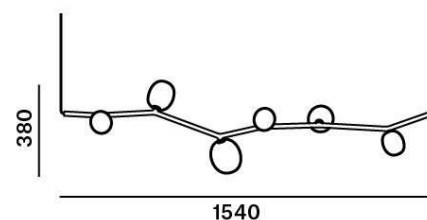

Tech. description

The main body of the light comprises a dural frame and glass shades fitted with G4 sockets. The frame is connected to the power cable by means of an integrated Brokis connector and is hung from a steel rope on the opposite end. The power cable is hung from the ceiling canopy, which also houses the electronics.

Colours options: https://brokis.sharepoint.com/:b:/s/brokis_sp/ERwd6JXDrxNKvGzOI8gKHNgBlht37vzrfAX444kobHCiSA

CONSTRUCTION SPECIFICATION

Weight:	3.7 kg
Construction material:	glass, metal
Cord length [mm]:	2,000 mm
Mounting:	Ceiling
Environment:	Indoor

DIMENSIONS [mm]

ELECTRICAL SPECIFICATION

Input voltage [V]:	100 - 240 V
Frequency [Hz]:	50-60 Hz
Max. power [W]:	6 x 2 W LED
Coverage IP:	20
Socket:	G4, 12V
Light source:	-
Energy class:	A+ to B depending on light source