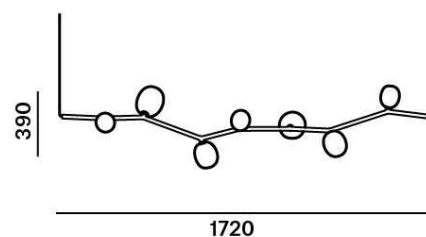

Tech. description

The main body of the light comprises a dural frame and glass shades fitted with G4 sockets. The frame is connected to the power cable by means of an integrated Brokis connector and is hung from a steel rope on the opposite end. The power cable is hung from the ceiling canopy, which also houses the electronics.

Colours options: https://brokis.sharepoint.com/:b:/s/brokis_sp/ETAddqXMu5xJrR36CX2znIIBA0D7AhfixLEAJ3g6PWzoFg

CONSTRUCTION SPECIFICATION

Weight:	4.3 kg
Construction material:	glass, metal
Cord length [mm]:	2,000 mm
Mounting:	Ceiling
Environment:	Indoor

DIMENSIONS [mm]

ELECTRICAL SPECIFICATION

Input voltage [V]:	100 - 240 V
Frequency [Hz]:	50-60 Hz
Max. power [W]:	7 x 2 W LED
Coverage IP:	20
Socket:	G4, 12V
Light source:	-
Energy class:	A+ to B depending on light source