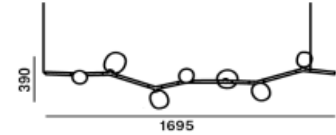

Description

Inspired by nature and its inherent beauty, IVY Horizontal is an innovative lighting system that offers unique possibilities in interior ambience. Nature and its life-giving beauty and strength are the inspiration behind the unique lighting concept called IVY. Just as the plant grows and climbs up the wall of a house, so too can IVY expand into a variety of compositions. IVY features a special system of modular components for a highly innovative take on decorative lighting in both vertical and horizontal installations. The lights comprise metal branches in six basic sizes and three sizes of shades in handblown matte light rose, opal, or smoke glass. The collection also offers an impressive floor light and an intimate table light. Elegant and precise in craftsmanship all the way down to the smallest detail, IVY is a high-tech lighting concept ideally suited to project and residential applications. In household settings, for example, a single graceful branch can be hung above a dining table, or multiple branches can be used to create a curtain of light. The organic IVY collection has many forms and rightfully holds its place in the realm of artistic, bespoke lighting solutions.

Technical description

The techniques Brokis applies in the production of glass are rooted in centuries of tradition and require remarkable skill from master glassmakers. Precision crafting of handblown glass gives each product a distinctive character and unmatched quality. The glass shades are formed from multiple layers of molten glass, each of which is thoroughly scrutinized by the glassmaker before being blown into the mould. The triplex opal glass of the shades represents one of the finest materials used in the lighting industry today. Together with carefully guarded handcraft techniques, the sandwich structure of two transparent outer layers of crystal and an inner layer of white opal between them lends the glass outstanding visual properties. The collection uses connectors specially developed by Brokis with an internal insulator made of polyether ether ketone (PEEK), a thermoplastic with a melting point of approximately 300°C. The connectors have excellent mechanical properties (similar to those of aluminium) and insulating properties (similar to those of ceramics). Mounting the glass shades on the lights is very easy, thus simplifying installation and maintenance. The branches, ceiling canopies, and power cables are available in either white or anthracite grey. The collection also features a dimmer for easy adjustment of the lighting ambience in the interior.

Glass Colour

smoke grey - transparent glass	A	CGC516
triplex opal	A	CGC39
light pink - transparent glass	A	CGC46

Glass surface

acid-etched both side surface	ALL	CGSU881

Body finish

iron - white matte powder coating	A	CCS845
iron - anthracite grey matte powder coating	A	CCS2675

Canopy finish