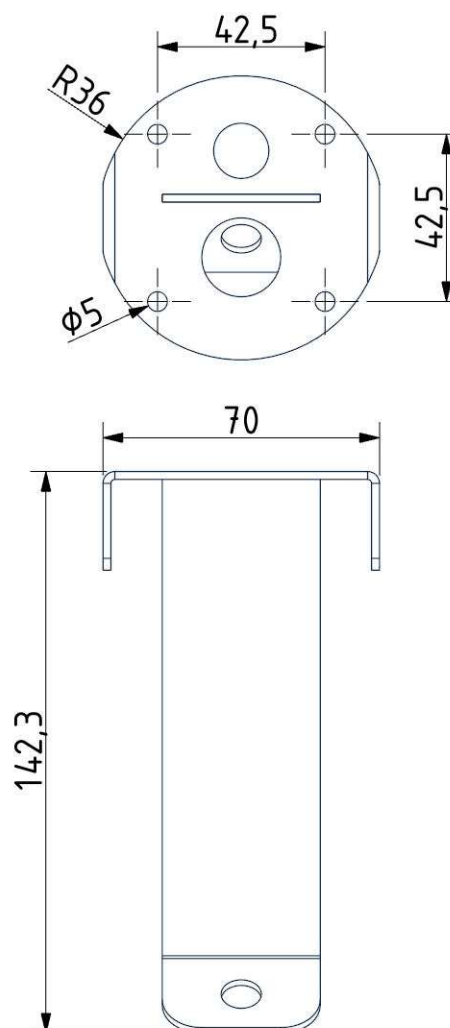

Tech. description

The main body of the light comprises a dural frame and glass shades fitted with G4 sockets. The frame is connected to the power cable by means of an integrated Brokis connector and is hung from a steel rope on the opposite end. The power cable is hung from the ceiling canopy, which also houses the electronics.

DIMENSIONS [mm]

ELECTRICAL SPECIFICATION

Input voltage [V]:	100 - 240 V
Frequency [Hz]:	50-60 Hz
Max. power [W]:	7 x 2 W LED
Coverage IP:	20
Socket:	G4, 12V
Light source:	-
Energy class:	A+ to B depending on light source

DATASHEET

RECOMENDED CANOPY

Download

CEILING CANOPY

Dimensions O x w [mm] 80 x 150 mm
Weight [kg] 0.85 kg
Material metal

Drawing

Canopy bracket

DATASHEET

RECOMENDED CANOPY

Download

CEILING CANOPY

Dimensions O x w [mm]	101,5 x 220 mm
Weight [kg]	1.6 kg
Material	metal

Drawing

Canopy bracket

PRODUCT LIST

Name IVY HORIZONTAL 7