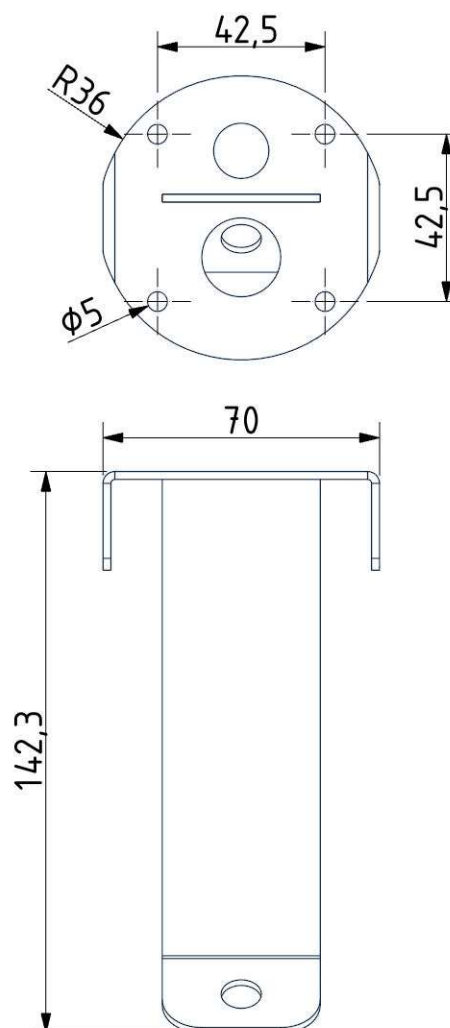

Colours options: https://brokis.sharepoint.com/:b/s/brokis_sp/EWTr5Tr3x1xMmAOh-pm3beIBhHxhC8M5zpmNAQ59tTbyy

CONSTRUCTION SPECIFICATION

Weight:	4.9 kg
Construction material:	glass, metal
Cord length [mm]:	2,000 mm
Mounting:	Ceiling
Environment:	Indoor

DIMENSIONS [mm]

ELECTRICAL SPECIFICATION

Input voltage [V]:	100 - 240 V
Frequency [Hz]:	50-60 Hz
Max. power [W]:	8 x 2 W LED
Coverage IP:	20
Socket:	G4, 12V
Light source:	-
Energy class:	A+ to B depending on light source

DATASHEET

RECOMENDED CANOPY

Download

CEILING CANOPY

Dimensions $O \times w$ [mm] 80 x 150 mm
Weight [kg] 0.85 kg
Material metal

Drawing

Canopy bracket

DATASHEET

RECOMENDED CANOPY

Download

CEILING CANOPY

Dimensions O x w [mm]	101,5 x 220 mm
Weight [kg]	1.6 kg
Material	metal

Drawing

Canopy bracket

PRODUCT LIST

Name IVY HORIZONTAL 8