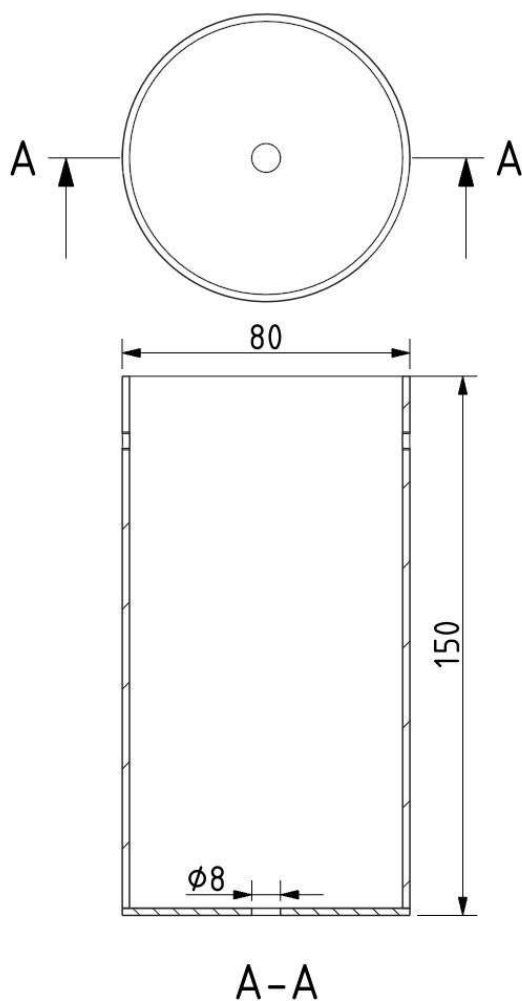

Colours options: https://brokis.sharepoint.com/:b/s/brokis_sp/EWTr5Tr3x1xMmAOh-pm3beIBhHxhC8M5zpmNAQ59tTbyy

CONSTRUCTION SPECIFICATION

Weight:	4.9 kg
Construction material:	glass, metal
Cord length [mm]:	2,000 mm
Mounting:	Ceiling
Environment:	Indoor

DIMENSIONS [mm]

ELECTRICAL SPECIFICATION

Input voltage [V]:	100 - 240 V
Frequency [Hz]:	50-60 Hz
Max. power [W]:	8 x 2 W LED
Coverage IP:	20
Socket:	G4, 12V
Light source:	-
Energy class:	A+ to B depending on light source

DATASHEET

RECOMENDED CANOPY

Download

CEILING CANOPY

Dimensions $O \times w$ [mm] 80 x 150 mm
Weight [kg] 0.85 kg
Material metal

Drawing

Canopy bracket

DATASHEET

RECOMENDED CANOPY

Download

CEILING CANOPY

Dimensions O x w [mm]	101,5 x 220 mm
Weight [kg]	1.6 kg
Material	metal

Drawing

Canopy bracket

PRODUCT LIST

Name IVY HORIZONTAL 8