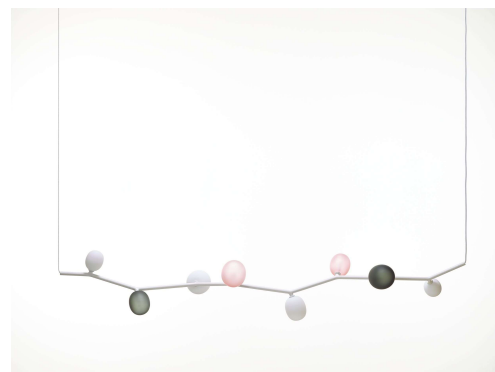

Description

Příroda a její životaschopná krása a síla slouží jako model jedinečného konceptu osvětlení zvaného IVY. Stejně jako rostlina roste a leze na zdi domu a vytváří několik obrazů.

Tech. description Hlavní část svítidla je duralová konstrukce se skleněnými stínítky osazená paticemi G4. Konstrukce se připojuje k přívodnímu kabelu pomocí integrovaného Brokis konektoru a na protilehlé straně je zavěšena na ocelovém lanku. Přívodní kabel je zavěšen na stropním baldachýnu který obsahuje elektroniku.

Technical description

The techniques Brokis applies in the production of glass are rooted in centuries of tradition and require remarkable skill from master glassmakers. Precision crafting of handblown glass gives each product a distinctive character and unmatched quality. The glass shades are formed from multiple layers of molten glass, each of which is thoroughly scrutinized by the glassmaker before being blown into the mould. The triplex opal glass of the shades represents one of the finest materials used in the lighting industry today. Together with carefully guarded handcraft techniques, the sandwich structure of two transparent outer layers of crystal and an inner layer of white opal between them lends the glass outstanding visual properties. The collection uses connectors specially developed by Brokis with an internal insulator made of polyether ether ketone (PEEK), a thermoplastic with a melting point of approximately 300°C. The connectors have excellent mechanical properties (similar to those of aluminium) and insulating properties (similar to those of ceramics). Mounting the glass shades on the lights is very easy, thus simplifying installation and maintenance. The branches, ceiling canopies, and power cables are available in either white or anthracite grey. The collection also features a dimmer for easy adjustment of the lighting ambience in the interior.