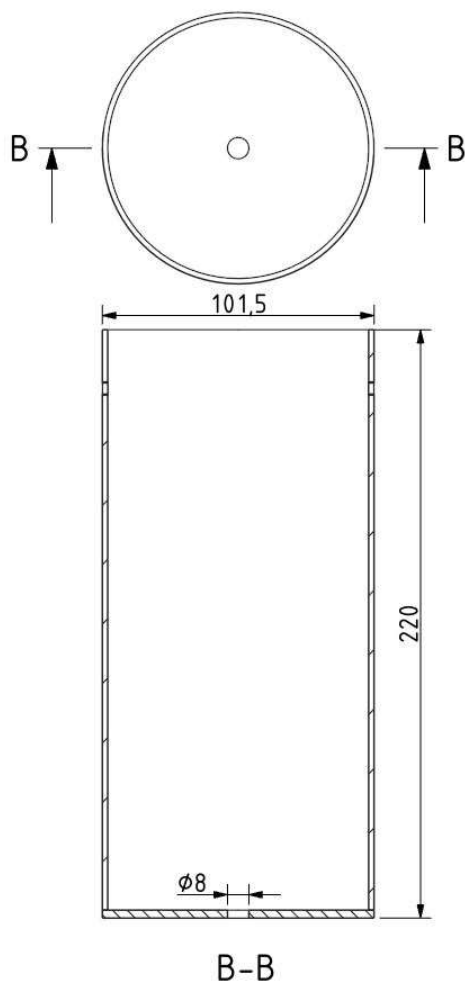

Colours options: https://brokis.sharepoint.com/:b/s/brokis_sp/EWTr5Tr3x1xMmAOh-pm3beIBhHxhC8M5zpmNAQ59tTbyy

CONSTRUCTION SPECIFICATION

Weight:	4.9 kg
Construction material:	glass, metal
Cord length [mm]:	2,000 mm
Mounting:	Ceiling
Environment:	Indoor

DIMENSIONS [mm]

ELECTRICAL SPECIFICATION

Input voltage [V]:	100 - 240 V
Frequency [Hz]:	50-60 Hz
Max. power [W]:	8 x 2 W LED
Coverage IP:	20
Socket:	G4, 12V
Light source:	-
Energy class:	A+ to B depending on light source

DATASHEET

RECOMENDED CANOPY

Download

CEILING CANOPY

Dimensions $O \times w$ [mm] 80 x 150 mm
Weight [kg] 0.85 kg
Material metal

Drawing

Canopy bracket

DATASHEET

RECOMENDED CANOPY

Download

CEILING CANOPY

Dimensions O x w [mm]	101,5 x 220 mm
Weight [kg]	1.6 kg
Material	metal

Drawing

Canopy bracket

PRODUCT LIST

Name IVY HORIZONTAL 8