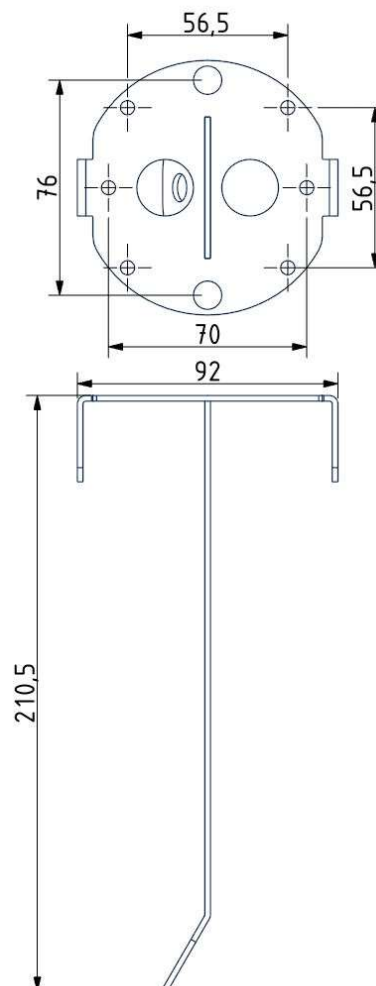

Colours options: https://brokis.sharepoint.com/:b/s/brokis_sp/EWTr5Tr3x1xMmAOh-pm3beIBhHxhC8M5zpmNAQ59tTbyy

CONSTRUCTION SPECIFICATION

Weight:	4.9 kg
Construction material:	glass, metal
Cord length [mm]:	2,000 mm
Mounting:	Ceiling
Environment:	Indoor

DIMENSIONS [mm]

ELECTRICAL SPECIFICATION

Input voltage [V]:	100 - 240 V
Frequency [Hz]:	50-60 Hz
Max. power [W]:	8 x 2 W LED
Coverage IP:	20
Socket:	G4, 12V
Light source:	-
Energy class:	A+ to B depending on light source

DATASHEET

RECOMENDED CANOPY

Download

CEILING CANOPY

Dimensions $O \times w$ [mm] 80 x 150 mm
Weight [kg] 0.85 kg
Material metal

Drawing

Canopy bracket

DATASHEET

RECOMENDED CANOPY

Download

CEILING CANOPY

Dimensions O x w [mm]	101,5 x 220 mm
Weight [kg]	1.6 kg
Material	metal

Drawing

Canopy bracket

PRODUCT LIST

Name IVY HORIZONTAL 8