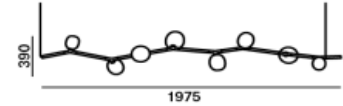

ID PC1070

Description

Inspired by nature and its inherent beauty, IVY Horizontal is an innovative lighting system that offers unique possibilities in interior ambience. Nature and its life-giving beauty and strength are the inspiration behind the unique lighting concept called IVY. Just as the plant grows and climbs up the wall of a house, so too can IVY expand into a variety of compositions. IVY features a special system of modular components for a highly innovative take on decorative lighting in both vertical and horizontal installations. The lights comprise metal branches in six basic sizes and three sizes of shades in handblown matte light rose, opal, or smoke glass. The collection also offers an impressive floor light and an intimate table light. Elegant and precise in craftsmanship all the way down to the smallest detail, IVY is a high-tech lighting concept ideally suited to project and residential applications. In household settings, for example, a single graceful branch can be hung above a dining table, or multiple branches can be used to create a curtain of light. The organic IVY collection has many forms and rightfully holds its place in the realm of artistic, bespoke lighting solutions.

Technical description

The techniques Brokis applies in the production of glass are rooted in centuries of tradition and require remarkable skill from master glassmakers. Precision crafting of handblown glass gives each product a distinctive character and unmatched quality. The glass shades are formed from multiple layers of molten glass, each of which is thoroughly scrutinized by the glassmaker before being blown into the mould. The triplex opal glass of the shades represents one of the finest materials used in the lighting industry today. Together with carefully guarded handcraft techniques, the sandwich structure of two transparent outer layers of crystal and an inner layer of white opal between them lends the glass outstanding visual properties. The collection uses connectors specially developed by Brokis with an internal insulator made of polyether ether ketone (PEEK), a thermoplastic with a melting point of approximately 300°C. The connectors have excellent mechanical properties (similar to those of aluminium) and insulating properties (similar to those of ceramics). Mounting the glass shades on the lights is very easy, thus simplifying installation and maintenance. The branches, ceiling canopies, and power cables are available in either white or anthracite grey. The collection also features a dimmer for easy adjustment of the lighting ambience in the interior.

Glass Colour

smoke grey - transparent glass	A	CGC516
triplex opal	A	CGC39
light pink - transparent glass	A	CGC46

Glass surface

acid-etched both side surface	ALL	CGSU881

Body finish

iron - white matte powder coating	A	CCS845
iron - anthracite grey matte powder coating	A	CCS2675

Canopy finish