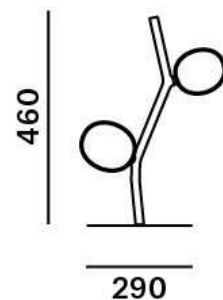

Tech. description

The main structure of the light comprises a dural frame and glass shades fitted with G4 sockets. Stability is provided by a heavy base made of solid metal. The light is supplied with a power outlet adapter and special connector that plugs into the base.

Colours options: https://brokis.sharepoint.com/:b:/s/brokis_sp/EeMH0DKrtoFPIQkXOqj8sRsB-PD3QQckIR60MWGtG4Ilqw

CONSTRUCTION SPECIFICATION

Weight:	3 kg
Construction material:	glass, metal
Cord length [mm]:	2,200 mm
Mounting:	Table
Environment:	Indoor

DIMENSIONS [mm]

ELECTRICAL SPECIFICATION

Input voltage [V]:	100 - 240 V
Frequency [Hz]:	50-60 Hz
Max. power [W]:	2x 4 W LED
Coverage IP:	20
Socket:	G4, 12VDC
Light source:	-
Energy class:	A+ to B depending on light source