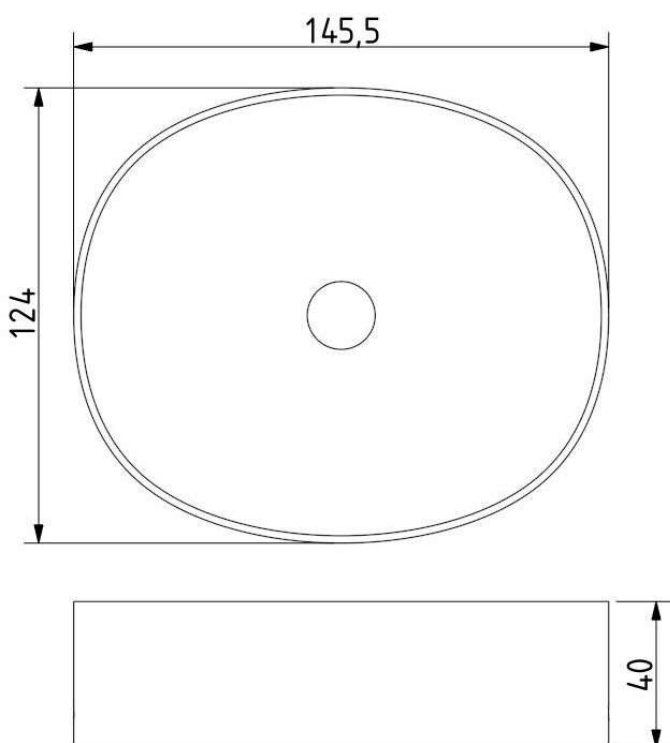

Tech. description

The main part of the light comprises a dural frame and glass shades over G4 fixtures. A rod connects the frame directly to the canopy, which houses the electronics. A touch dimmer is integrated into one side of the frame.

Colours options: https://brokis.sharepoint.com/:b:/s/brokis_sp/EelUP9rIUVBajJV-v0zX49QB-bDQfGpmYRrs8WUUh3ltRjw

CONSTRUCTION SPECIFICATION

Weight:	1.7 kg
Construction material:	glass, metal
Cord length [mm]:	-
Mounting:	Wall
Environment:	Indoor

DIMENSIONS [mm]

296

ELECTRICAL SPECIFICATION

Input voltage [V]:	100 - 240 V
Frequency [Hz]:	50-60 Hz
Max. power [W]:	2 x 2 W LED
Coverage IP:	20
Socket:	G4, 12V
Light source:	-
Energy class:	A+ to B depending on light source

DATASHEET

RECOMENDED CANOPY

Download

CEILING CANOPY

Dimensions l x w x h [mm]	145,5 x 124 x 40 mm
Weight [kg]	0,4 kg
Material	metal

Drawing

Canopy bracket

PRODUCT INFORMATION SHEET