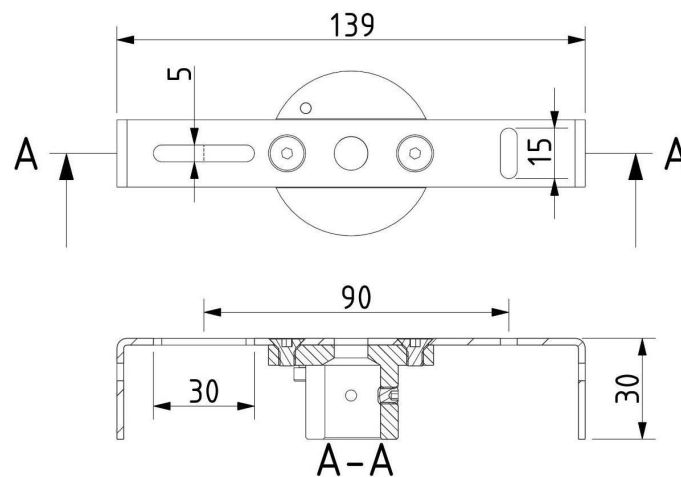

Tech. description

The main part of the light comprises a dural frame and glass shades over G4 fixtures. A rod connects the frame directly to the canopy, which houses the electronics. A touch dimmer is integrated into one side of the frame.

Colours options: https://brokis.sharepoint.com/:b:/s/brokis_sp/EelUP9rIUVBajJV-v0zX49QB-bDQfGpmYRrs8WUUh3ltRjw

CONSTRUCTION SPECIFICATION

Weight:	1.7 kg
Construction material:	glass, metal
Cord length [mm]:	-
Mounting:	Wall
Environment:	Indoor

DIMENSIONS [mm]

296

ELECTRICAL SPECIFICATION

Input voltage [V]:	100 - 240 V
Frequency [Hz]:	50-60 Hz
Max. power [W]:	2 x 2 W LED
Coverage IP:	20
Socket:	G4, 12V
Light source:	-
Energy class:	A+ to B depending on light source

DATASHEET

RECOMENDED CANOPY

Download

CEILING CANOPY

Dimensions l x w x h [mm]	145,5 x 124 x 40 mm
Weight [kg]	0,4 kg
Material	metal

Drawing

Canopy bracket

PRODUCT INFORMATION SHEET