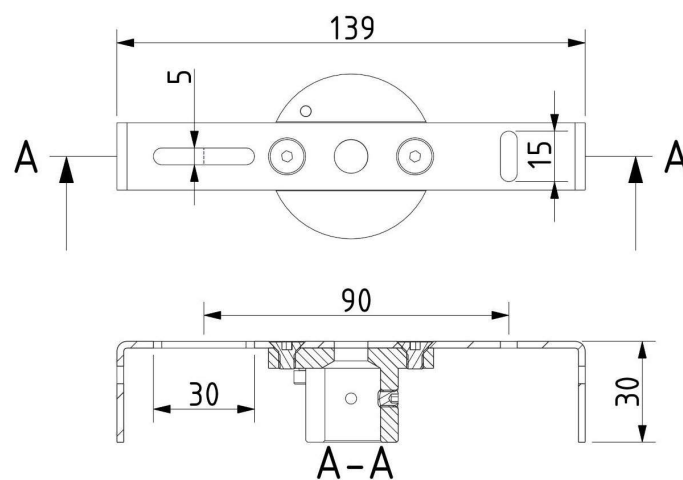

Tech. description

The main part of the light comprises a dural frame and glass shades over G4 fixtures. A rod connects the frame directly to the canopy, which houses the electronics. A touch dimmer is integrated into one side of the frame.

Colours options: https://brokis.sharepoint.com/:b:/s/brokis_sp/EarVuwJSajdAipZMzQb1jQEbzvMGDoCiQW-oeTxCv26hIA

CONSTRUCTION SPECIFICATION

Weight:	2.5 kg
Construction material:	glass, metal
Cord length [mm]:	-
Mounting:	Wall
Environment:	Indoor

DIMENSIONS [mm]

355

ELECTRICAL SPECIFICATION

Input voltage [V]:	100 - 240 V
Frequency [Hz]:	50-60 Hz
Max. power [W]:	4 x 2 W LED
Coverage IP:	20
Socket:	G4, 12V
Light source:	-
Energy class:	A+ to B depending on light source

DATASHEET

RECOMENDED CANOPY

Download

CEILING CANOPY

Dimensions l x w x h [mm]	145,5 x 124 x 40 mm
Weight [kg]	0,4 kg
Material	metal

Drawing

Canopy bracket

PRODUCT INFORMATION SHEET