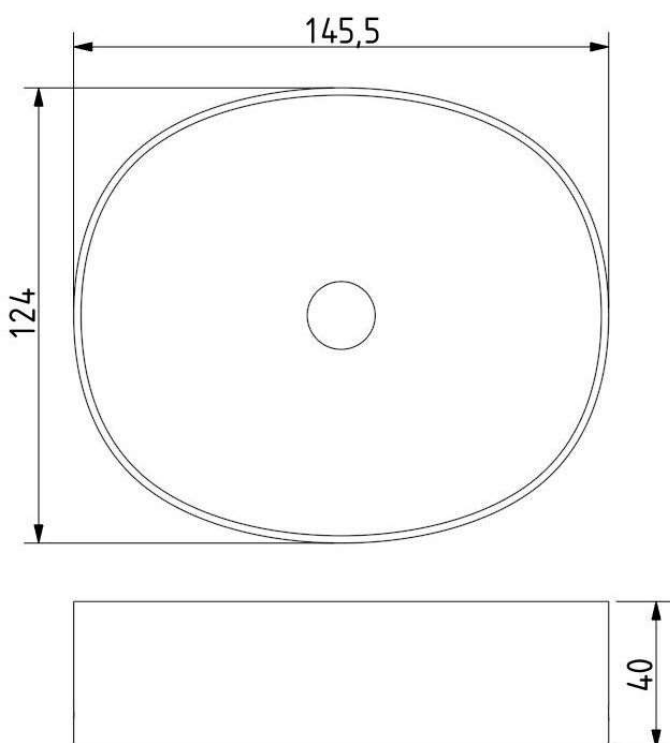

Tech. description

The main part of the light comprises a dural frame and glass shades over G4 fixtures. A rod connects the frame directly to the canopy, which houses the electronics. A touch dimmer is integrated into one side of the frame.

Colours options: https://brokis.sharepoint.com/:b:/s/brokis_sp/EarVuwJSajdAipZMzQb1jQEbzvMGDoCiQW-oeTxCv26hIA

CONSTRUCTION SPECIFICATION

Weight:	2.5 kg
Construction material:	glass, metal
Cord length [mm]:	-
Mounting:	Wall
Environment:	Indoor

DIMENSIONS [mm]

355

ELECTRICAL SPECIFICATION

Input voltage [V]:	100 - 240 V
Frequency [Hz]:	50-60 Hz
Max. power [W]:	4 x 2 W LED
Coverage IP:	20
Socket:	G4, 12V
Light source:	-
Energy class:	A+ to B depending on light source

DATASHEET

RECOMENDED CANOPY

Download

CEILING CANOPY

Dimensions l x w x h [mm]	145,5 x 124 x 40 mm
Weight [kg]	0,4 kg
Material	metal

Drawing

Canopy bracket

PRODUCT INFORMATION SHEET