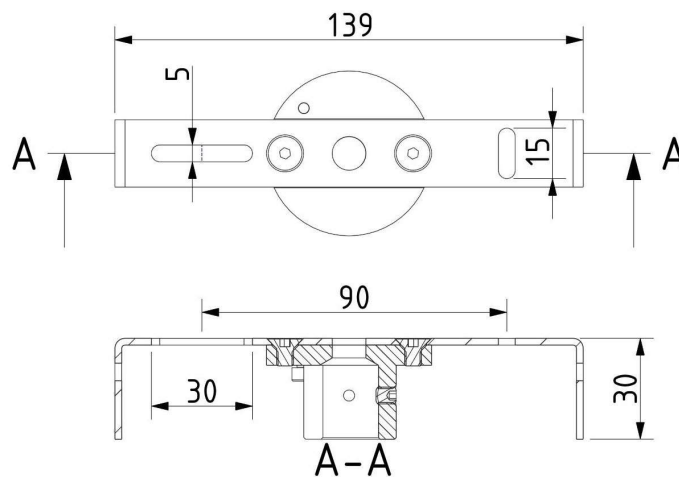

Tech. description

The main part of the light comprises a dural frame and glass shades over G4 fixtures. A rod connects the frame directly to the canopy, which houses the electronics. A touch dimmer is integrated into one side of the frame.

Colours options: https://brokis.sharepoint.com/:b:/s/brokis_sp/EUhw75pnAGtJttVCENSr6y4B-v75_rkH9hGVKcBZe65FgA

CONSTRUCTION SPECIFICATION

Weight:	3.1 kg
Construction material:	glass, metal
Cord length [mm]:	-
Mounting:	Wall
Environment:	Indoor

DIMENSIONS [mm]

326

ELECTRICAL SPECIFICATION

Input voltage [V]:	100 - 240 V
Frequency [Hz]:	50-60 Hz
Max. power [W]:	5 x 2 W LED
Coverage IP:	20
Socket:	G4, 12V
Light source:	-
Energy class:	A+ to B depending on light source

DATASHEET

RECOMENDED CANOPY

Download

CEILING CANOPY

Dimensions l x w x h [mm]	145,5 x 124 x 40 mm
Weight [kg]	0,4 kg
Material	metal

Drawing

Canopy bracket

PRODUCT INFORMATION SHEET