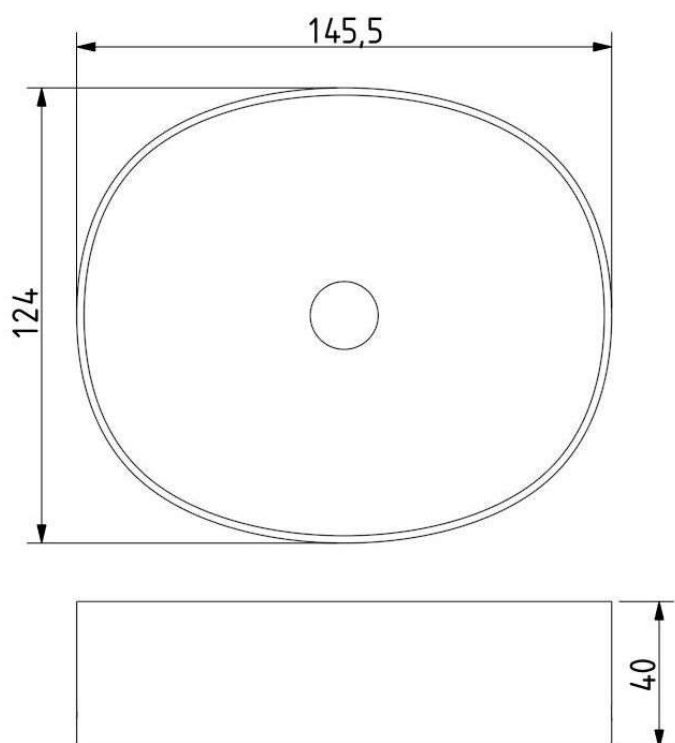

Tech. description

The main part of the light comprises a dural frame and glass shades over G4 fixtures. A rod connects the frame directly to the canopy, which houses the electronics. A touch dimmer is integrated into one side of the frame.

Colours options: https://brokis.sharepoint.com/:b:/s/brokis_sp/EUhw75pnAGtJttVCENSr6y4B-v75_rkH9hGVKcBZe65FgA

CONSTRUCTION SPECIFICATION

Weight:	3.1 kg
Construction material:	glass, metal
Cord length [mm]:	-
Mounting:	Wall
Environment:	Indoor

DIMENSIONS [mm]

326

ELECTRICAL SPECIFICATION

Input voltage [V]:	100 - 240 V
Frequency [Hz]:	50-60 Hz
Max. power [W]:	5 x 2 W LED
Coverage IP:	20
Socket:	G4, 12V
Light source:	-
Energy class:	A+ to B depending on light source

DATASHEET

RECOMENDED CANOPY

Download

CEILING CANOPY

Dimensions l x w x h [mm]	145,5 x 124 x 40 mm
Weight [kg]	0,4 kg
Material	metal

Drawing

Canopy bracket

PRODUCT INFORMATION SHEET