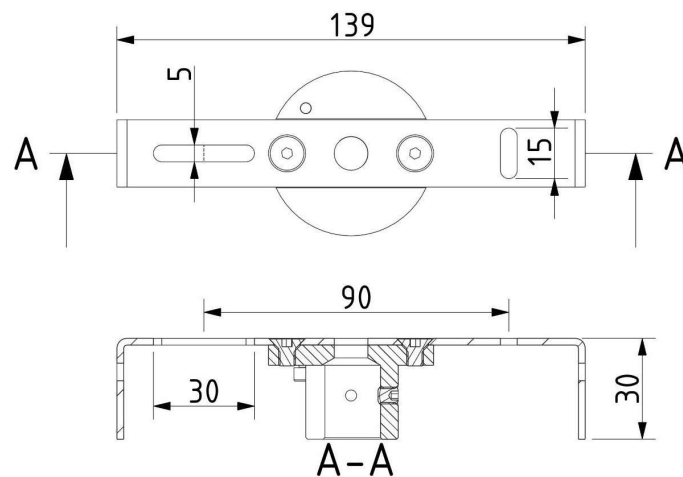

Colours options: https://brokis.sharepoint.com/:b:/s/brokis_sp/EbFtIVhQ21dGiCLD_3WJZEkB-KmYxbyvyOAR4Yo57vQAK

CONSTRUCTION SPECIFICATION

Weight:	3.7 kg
Construction material:	glass, metal
Cord length [mm]:	-
Mounting:	Wall
Environment:	Indoor

DIMENSIONS [mm]

324

ELECTRICAL SPECIFICATION

Input voltage [V]:	100 - 240 V
Frequency [Hz]:	50-60 Hz
Max. power [W]:	6 x 2 W LED
Coverage IP:	20
Socket:	G4, 12V
Light source:	-
Energy class:	A+ to B depending on light source

2020_09
PAGE 1

CM6200

Socket	G4
Type	LED
Lamp wattage [W]	1.2 W
Input voltage [V]	12 VDC
Energy class	A+
Flux [lm]	91 lm
Light colour [K]	2700 K
CRI	90+
Lifespan [h]	20000h
Dimmable	yes
Dimensions h x w [mm]	10 x 28,4 mm

DATASHEET

RECOMENDED CANOPY

Download

CEILING CANOPY

Dimensions l x w x h [mm]	145,5 x 124 x 40 mm
Weight [kg]	0,4 kg
Material	metal

Drawing

Canopy bracket

PRODUCT INFORMATION SHEET