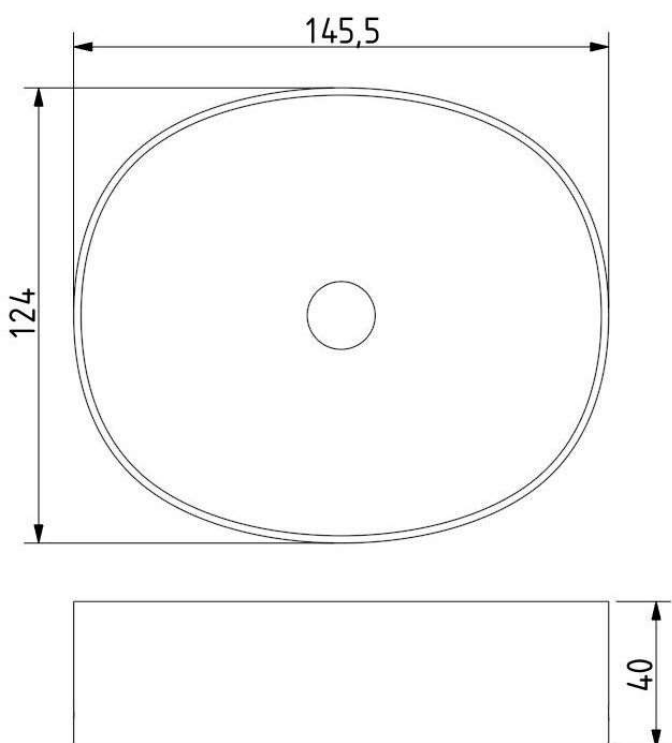

Tech. description

The main part of the light comprises a dural frame and glass shades over G4 fixtures. A rod connects the frame directly to the canopy, which houses the electronics. A touch dimmer is integrated into one side of the frame.

Colours options: https://brokis.sharepoint.com/:b:/s/brokis_sp/EbFtIVhQ21dGiCLD_3WJZEkB-KmYxbyvyOAR4Yo57vQAK

CONSTRUCTION SPECIFICATION

Weight:	3.7 kg
Construction material:	glass, metal
Cord length [mm]:	-
Mounting:	Wall
Environment:	Indoor

DIMENSIONS [mm]

324

ELECTRICAL SPECIFICATION

Input voltage [V]:	100 - 240 V
Frequency [Hz]:	50-60 Hz
Max. power [W]:	6 x 2 W LED
Coverage IP:	20
Socket:	G4, 12V
Light source:	-
Energy class:	A+ to B depending on light source

DATASHEET

RECOMENDED CANOPY

Download

CEILING CANOPY

Dimensions l x w x h [mm]	145,5 x 124 x 40 mm
Weight [kg]	0,4 kg
Material	metal

Drawing

Canopy bracket

PRODUCT INFORMATION SHEET