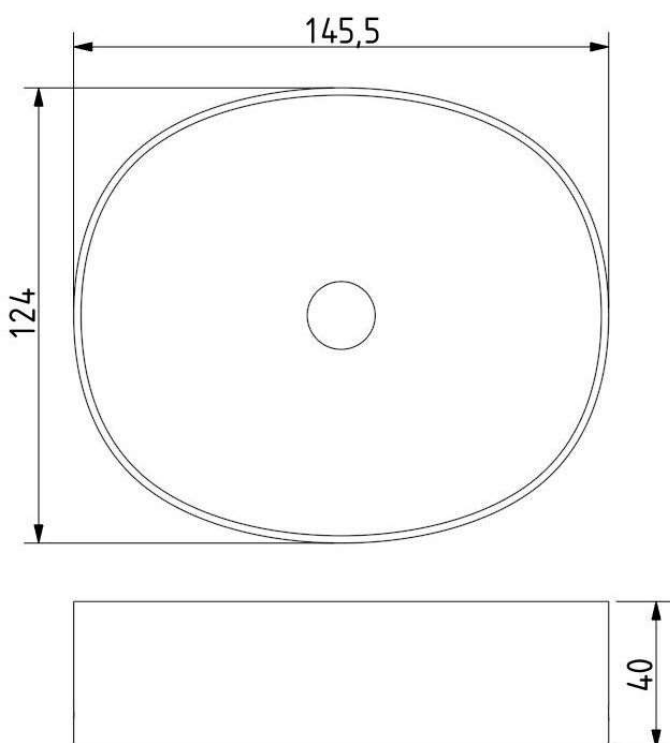

## CONSTRUCTION SPECIFICATION

<b>Weight:</b>	4.3 kg
<b>Construction material:</b>	glass, metal
<b>Cord length [mm]:</b>	-
<b>Mounting:</b>	Wall
<b>Environment:</b>	Indoor

## DIMENSIONS [mm]

### CEILING CANOPY

Dimensions l x w x h [mm]	145,5 x 124 x 40 mm
Weight [kg]	0,4 kg
Material	metal

### Drawing