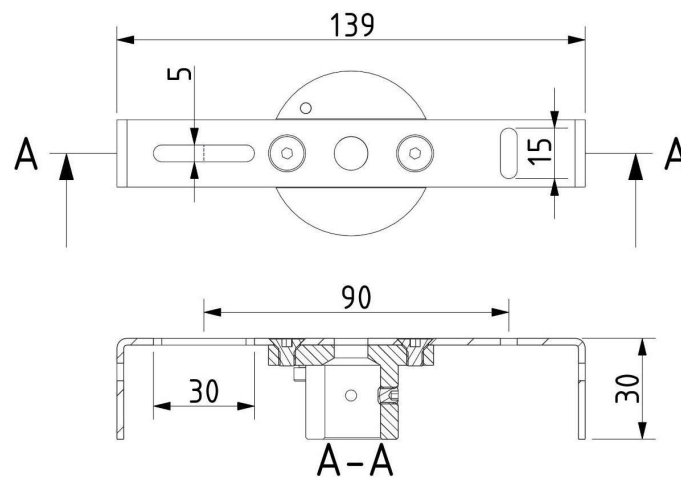

Canopy bracket