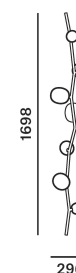

## Tech. description

The main part of the light comprises a dural frame and glass shades over G4 fixtures. A rod connects the frame directly to the canopy, which houses the electronics. A touch dimmer is integrated into one side of the frame.

## CONSTRUCTION SPECIFICATION

<b>Weight:</b>	4.3 kg
<b>Construction material:</b>	glass, metal
<b>Cord length [mm]:</b>	-
<b>Mounting:</b>	Wall
<b>Environment:</b>	Indoor

## DIMENSIONS [mm]