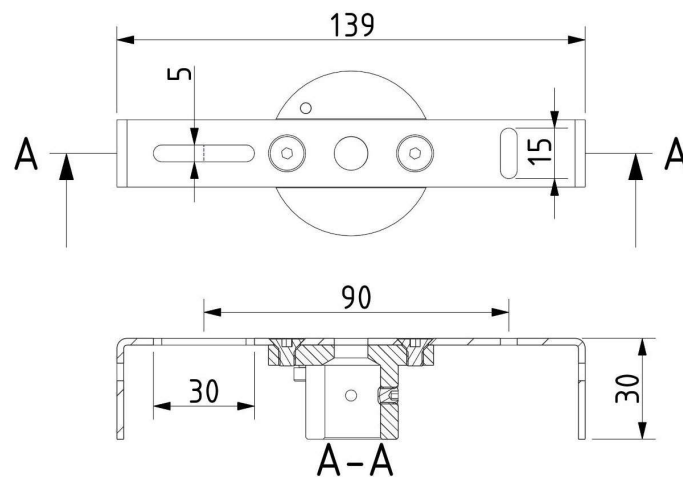

Tech. description

The main part of the light comprises a dural frame and glass shades over G4 fixtures. A rod connects the frame directly to the canopy, which houses the electronics. A touch dimmer is integrated into one side of the frame.

Colours options: https://brokis.sharepoint.com/:b:/s/brokis_sp/EaeJbyONP4RNs805VF1n3m8BG8VVCKKjdt3GEYSJvbqn

CONSTRUCTION SPECIFICATION

Weight:	4.9 kg
Construction material:	glass, metal
Cord length [mm]:	-
Mounting:	Wall
Environment:	Indoor

DIMENSIONS [mm]

ELECTRICAL SPECIFICATION

Input voltage [V]:	100 - 240 V
Frequency [Hz]:	50-60 Hz
Max. power [W]:	8 x 2 W LED
Coverage IP:	20
Socket:	G4, 12V
Light source:	-
Energy class:	A+ to B depending on light source

DATASHEET

RECOMENDED CANOPY

Download

CEILING CANOPY

Dimensions l x w x h [mm]	145,5 x 124 x 40 mm
Weight [kg]	0,4 kg
Material	metal

Drawing

Canopy bracket

PRODUCT INFORMATION SHEET