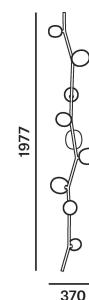

Tech. description

The main part of the light comprises a dural frame and glass shades over G4 fixtures. A rod connects the frame directly to the canopy, which houses the electronics. A touch dimmer is integrated into one side of the frame.

Colours options: https://brokis.sharepoint.com/:b:/s/brokis_sp/EaeJbyONP4RNs805VF1n3m8BG8VVCKKjdt3GEYSJvbqn

CONSTRUCTION SPECIFICATION

Weight:	4.9 kg
Construction material:	glass, metal
Cord length [mm]:	-
Mounting:	Wall
Environment:	Indoor

DIMENSIONS [mm]

ELECTRICAL SPECIFICATION

Input voltage [V]:	100 - 240 V
Frequency [Hz]:	50-60 Hz
Max. power [W]:	8 x 2 W LED
Coverage IP:	20
Socket:	G4, 12V
Light source:	-
Energy class:	A+ to B depending on light source

CERTIFICATIONS

CM6200

Socket	G4
Type	LED
Lamp wattage [W]	1.2 W
Input voltage [V]	12 VDC
Energy class	A+
Flux [lm]	91 lm
Light colour [K]	2700 K
CRI	90+
Lifespan [h]	20000h
Dimmable	yes
Dimensions h x w [mm]	10 x 28,4 mm