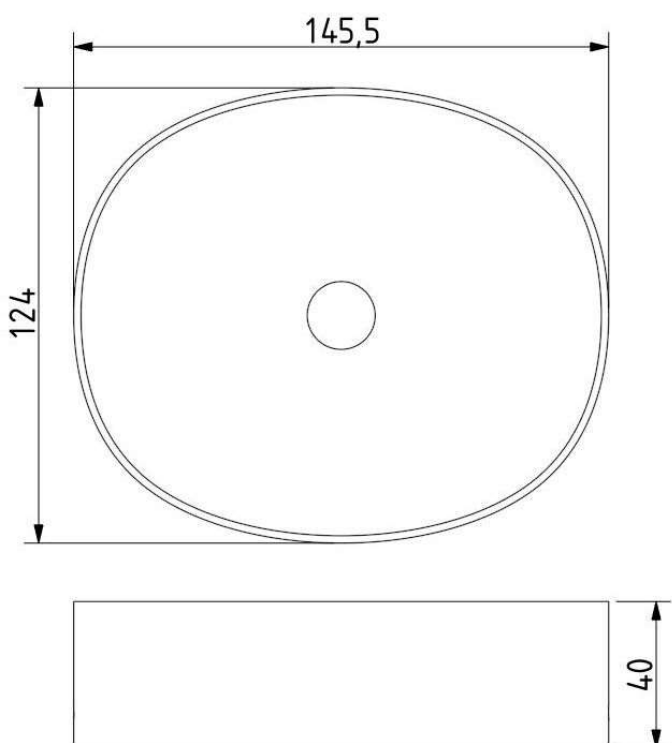

Tech. description

The main part of the light comprises a dural frame and glass shades over G4 fixtures. A rod connects the frame directly to the canopy, which houses the electronics. A touch dimmer is integrated into one side of the frame.

Colours options: https://brokis.sharepoint.com/:b:/s/brokis_sp/EaeJbyONP4RNs805VF1n3m8BG8VVCKKjdt3GEYSJvbqn

CONSTRUCTION SPECIFICATION

Weight:	4.9 kg
Construction material:	glass, metal
Cord length [mm]:	-
Mounting:	Wall
Environment:	Indoor

DIMENSIONS [mm]

ELECTRICAL SPECIFICATION

Input voltage [V]:	100 - 240 V
Frequency [Hz]:	50-60 Hz
Max. power [W]:	8 x 2 W LED
Coverage IP:	20
Socket:	G4, 12V
Light source:	-
Energy class:	A+ to B depending on light source

DATASHEET

RECOMENDED CANOPY

Download

CEILING CANOPY

Dimensions l x w x h [mm]	145,5 x 124 x 40 mm
Weight [kg]	0,4 kg
Material	metal

Drawing

Canopy bracket

PRODUCT INFORMATION SHEET