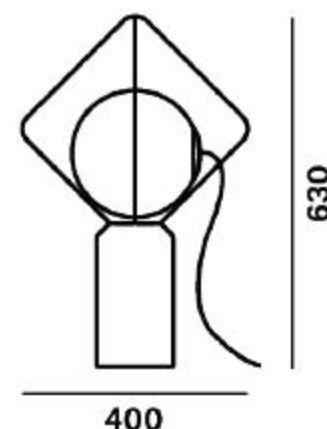

DATASHEET

Name	Table light
Type	Jack O'Lantern Large
ID	PC1086
Description	This modern lighting element by Lucie Koldova, with marble base and a pearl inside a metal frame, rounds out the variable Jack O'Lantern family.

Tech. description The light comprises a stone base with a metal cage. The cage holds a glass sphere with a metal endcap and G9 lamp socket.

CONSTRUCTION SPECIFICATION

Weight [kg]	12 kg
Construction material	glass, stone
Cord length [mm]	2,400 mm
Mounting	table, floor
Environment	indoor

Dimensions [mm]

ELECTRICAL SPECIFICATION

Input voltage [V]	230 VDC
Frequency [Hz]	50-60 Hz
Max. power [W]	10 W
Coverage IP	20
Socket	G9
Light source	-
Energy class	A+ to B depending on light source

Certifications