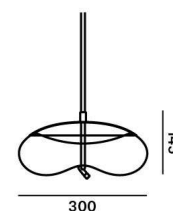

Tech. description

The light comprises a glass shade, glass diffuser, metal component with LED module, and linen rope and is suspended from the ceiling canopy with a special bracket. The bottom section of the light is engineered as SELV.

Colours options: https://brokis.sharepoint.com/:b:/s/brokis_sp/ESBt-eSfOxJNm-XaKoNYvrwBkv35kyCKDVFJdHpyvS1Bcg

CONSTRUCTION SPECIFICATION

Weight:	3.5 kg
Construction material:	glass, metal, linen rope
Cord length [mm]:	Individual, max. 5,000 mm
Mounting:	Ceiling
Environment:	Indoor

DIMENSIONS [mm]

ELECTRICAL SPECIFICATION

Input voltage [V]:	100 - 240 V
Frequency [Hz]:	50-60 Hz
Max. power [W]:	10 W
Coverage IP:	20
Socket:	LED module
Light source:	-
Energy class:	A+

CERTIFICATIONS

CM6131

CEILING CANOPY

Dimensions O x w [mm]	202 x 60 mm
Weight [kg]	1.15 kg
Material	metal

Drawing

Canopy bracket

PRODUCT LIST

Name KNOT SMALL DISCO

Type pendent lamp

ID PC1037