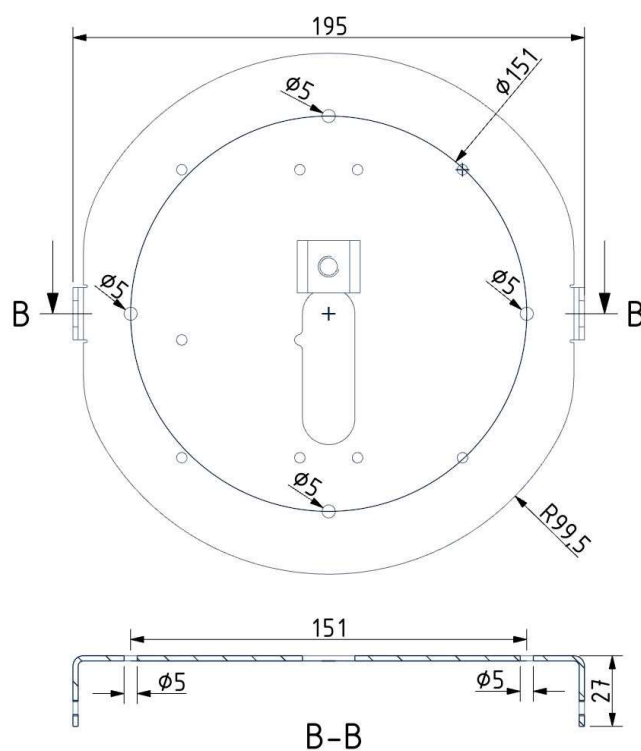

Tech. description

The light comprises a glass shade, glass diffuser, metal component with LED module, and linen rope and is suspended from the ceiling canopy with a special bracket. The bottom section of the light is engineered as SELV.

Colours options: https://brokis.sharepoint.com/:b:/s/brokis_sp/ESBt-eSfOxJNm-XaKoNYvrwBkv35kyCKDVFJdHpyvS1Bcg

CONSTRUCTION SPECIFICATION

Weight:	3.5 kg
Construction material:	glass, metal, linen rope
Cord length [mm]:	Individual, max. 5,000 mm
Mounting:	Ceiling
Environment:	Indoor

DIMENSIONS [mm]

ELECTRICAL SPECIFICATION

Input voltage [V]:	100 - 240 V
Frequency [Hz]:	50-60 Hz
Max. power [W]:	10 W
Coverage IP:	20
Socket:	LED module
Light source:	-
Energy class:	A+

CERTIFICATIONS

CM6131

CEILING CANOPY

Dimensions O x w [mm]	202 x 60 mm
Weight [kg]	1.15 kg
Material	metal

Drawing

Canopy bracket

PRODUCT LIST

Name KNOT SMALL DISCO

Type pendent lamp

ID PC1037