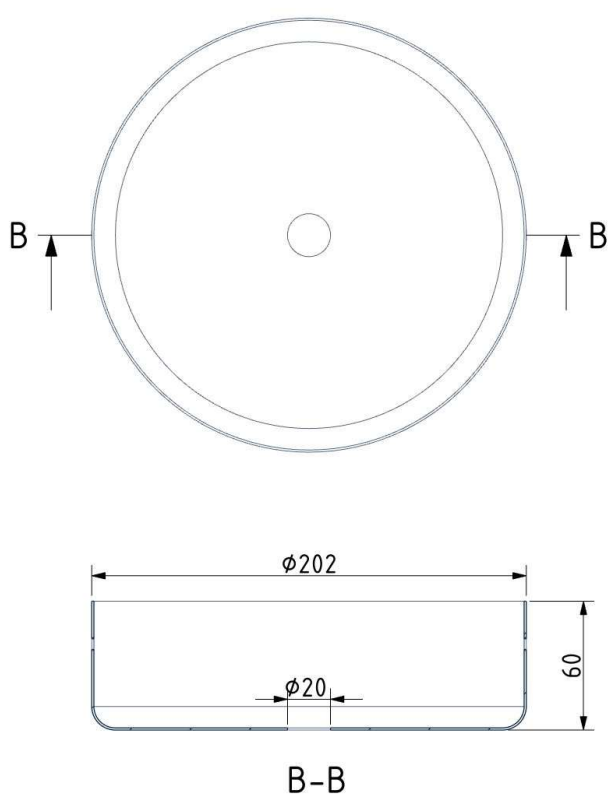

Tech. description

The light comprises a glass shade, glass diffuser, metal component with LED module, and linen rope and is suspended from the ceiling canopy with a special bracket. The bottom section of the light is engineered as SELV.

Colours options: https://brokis.sharepoint.com/:b:/s/brokis_sp/ESBt-eSfOxJNm-XaKoNYvrwBkv35kyCKDVFJdHpyvS1Bcg

CONSTRUCTION SPECIFICATION

Weight:	3.5 kg
Construction material:	glass, metal, linen rope
Cord length [mm]:	Individual, max. 5,000 mm
Mounting:	Ceiling
Environment:	Indoor

DIMENSIONS [mm]

ELECTRICAL SPECIFICATION

Input voltage [V]:	100 - 240 V
Frequency [Hz]:	50-60 Hz
Max. power [W]:	10 W
Coverage IP:	20
Socket:	LED module
Light source:	-
Energy class:	A+

CERTIFICATIONS

CM6131

CEILING CANOPY

Dimensions O x w [mm]	202 x 60 mm
Weight [kg]	1.15 kg
Material	metal

Drawing

Canopy bracket

PRODUCT LIST

Name KNOT SMALL DISCO

Type pendent lamp

ID PC1037