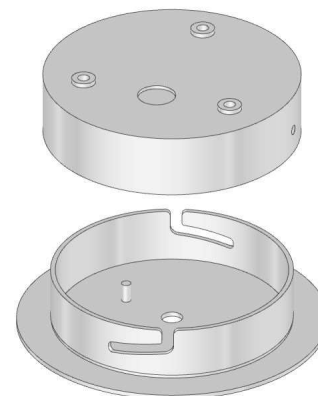

Tech. description

The light comprises a metal body with GZ10 socket, a dural cap, silicone power cord, and a stainless-steel ceiling canopy. The entire assembly is IP54 compliant. The glass component is suspended from the metal body. In turn, the light assembly is suspended from the ceiling canopy.

Colours options: https://brokis.sharepoint.com/:b:/s/brokis_sp/EYEOv42icJRBuDEO50q2-9kBV25oAX2rKhCMYVvPjVHeHQ

CONSTRUCTION SPECIFICATION

| | |
|-------------------------------|--------------|
| Weight: | 3 kg |
| Construction material: | glass, metal |
| Cord length [mm]: | 2,000 mm |
| Mounting: | Ceiling |
| Environment: | Outdoor |

CERTIFICATIONS

CM9963

| | |
|------------------------------|---------------|
| Socket | GU10 |
| Type | LED |
| Lamp wattage [W] | 6,5 W |
| Input voltage [V] | 220 - 240 VAC |
| Energy class | A+ |
| Flux [lm] | 336 lm |
| Light colour [K] | 2700 K |
| CRI | 90+ |
| Lifespan [h] | 25000h |
| Dimmable | yes |
| Dimensions h x w [mm] | 55 x 50 mm |

DATASHEET

RECOMENDED CANOPY

Download

CEILING CANOPY

Dimensions O x w [mm] 130 x 25 mm
Weight [kg] 0,6 kg
Material stainless steel

Drawing

Canopy bracket

BROKIS S.R.O.
ŠPANILOVA 1315/25
163 00 PRAHA 6 - ŘEPY
CZECH REPUBLIC