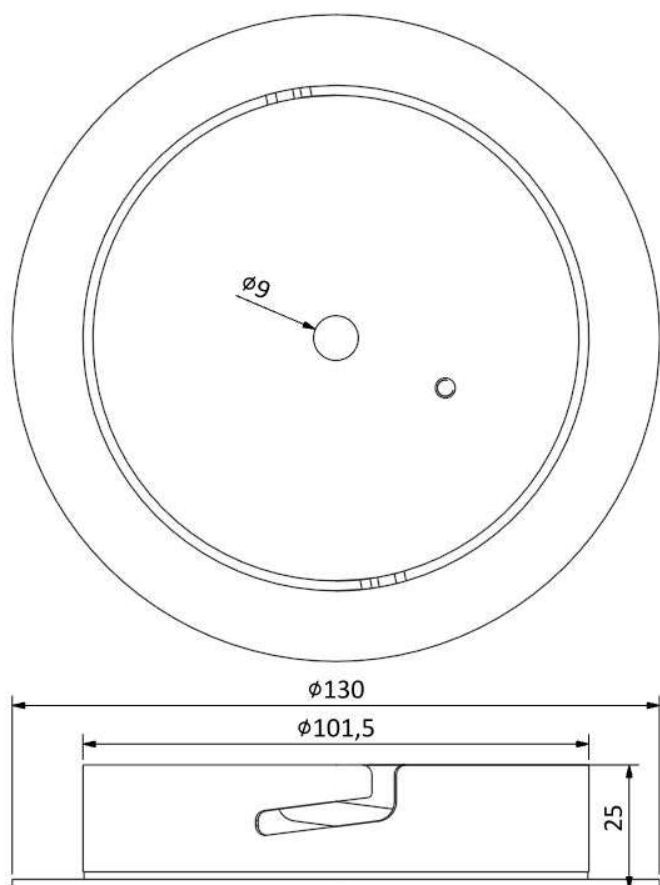

Tech. description

The light comprises a metal body with GZ10 socket, a dural cap, silicone power cord, and a stainless-steel ceiling canopy. The entire assembly is IP54 compliant. The glass component is suspended from the metal body. In turn, the light assembly is suspended from the ceiling canopy.

DIMENSIONS [mm]

ELECTRICAL SPECIFICATION

| | |
|---------------------------|-----------------------------------|
| Input voltage [V]: | 230 V |
| Frequency [Hz]: | 50-60 Hz |
| Max. power [W]: | 10 W |
| Coverage IP: | 54 |
| Socket: | GZ10 |
| Light source: | - |
| Energy class: | A+ to B depending on light source |

CERTIFICATIONS

CM9963

| | |
|------------------------------|---------------|
| Socket | GU10 |
| Type | LED |
| Lamp wattage [W] | 6,5 W |
| Input voltage [V] | 220 - 240 VAC |
| Energy class | A+ |
| Flux [lm] | 336 lm |
| Light colour [K] | 2700 K |
| CRI | 90+ |
| Lifespan [h] | 25000h |
| Dimmable | yes |
| Dimensions h x w [mm] | 55 x 50 mm |

DATASHEET

RECOMENDED CANOPY

Download

CEILING CANOPY

Dimensions O x w [mm] 130 x 25 mm
Weight [kg] 0,6 kg
Material stainless steel

Drawing

Canopy bracket

BROKIS S.R.O.
ŠPANILOVA 1315/25
163 00 PRAHA 6 - ŘEPY
CZECH REPUBLIC