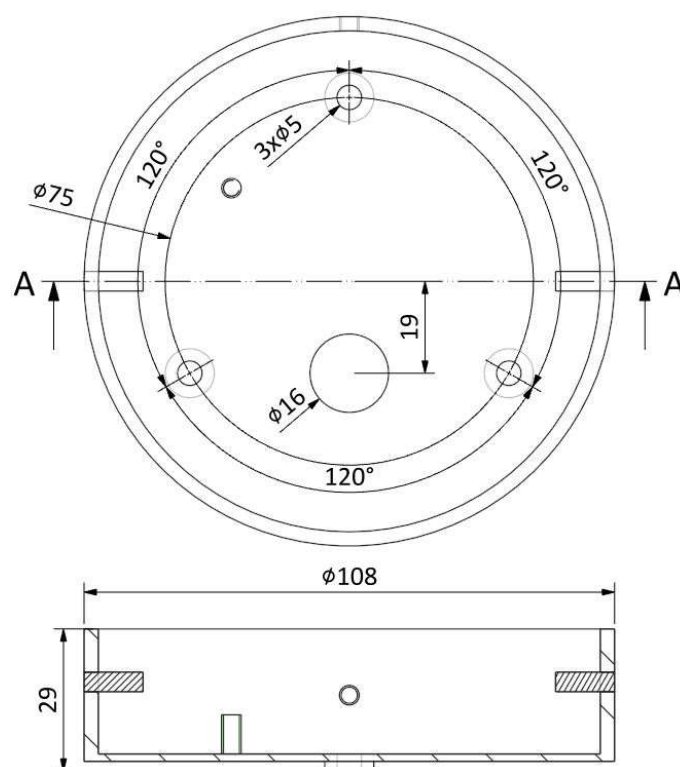

Tech. description

The light comprises a metal body with GZ10 socket, a dural cap, silicone power cord, and a stainless-steel ceiling canopy. The entire assembly is IP54 compliant. The glass component is suspended from the metal body. In turn, the light assembly is suspended from the ceiling canopy.

Colours options: https://brokis.sharepoint.com/:b:/s/brokis_sp/EYEOv42icJRBuDEO50q2-9kBV25oAX2rKhCMYVvPjVHeHQ

CONSTRUCTION SPECIFICATION

| | |
|-------------------------------|--------------|
| Weight: | 3 kg |
| Construction material: | glass, metal |
| Cord length [mm]: | 2,000 mm |
| Mounting: | Ceiling |
| Environment: | Outdoor |

DIMENSIONS [mm]

ELECTRICAL SPECIFICATION

| | |
|---------------------------|-----------------------------------|
| Input voltage [V]: | 230 V |
| Frequency [Hz]: | 50-60 Hz |
| Max. power [W]: | 10 W |
| Coverage IP: | 54 |
| Socket: | GZ10 |
| Light source: | - |
| Energy class: | A+ to B depending on light source |

DATASHEET

RECOMENDED CANOPY

Download

CEILING CANOPY

Dimensions O x w [mm] 130 x 25 mm
Weight [kg] 0,6 kg
Material stainless steel

Drawing

Canopy bracket

BROKIS S.R.O.
ŠPANILOVA 1315/25
163 00 PRAHA 6 - ŘEPY
CZECH REPUBLIC