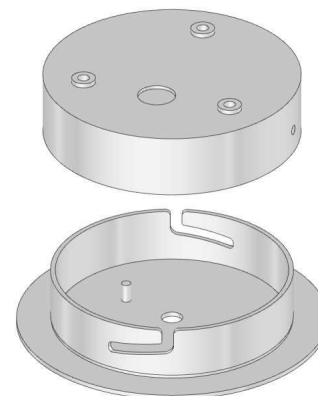

## Tech. description

The light comprises a metal body with GZ10 socket, a dural cap, silicone power cord, and a stainless-steel ceiling canopy. The entire assembly is IP54 compliant. The glass component is suspended from the metal body. In turn, the light assembly is suspended from the ceiling canopy.

## CONSTRUCTION SPECIFICATION

<b>Weight:</b>	3 kg
<b>Construction material:</b>	glass, metal
<b>Cord length [mm]:</b>	2,000 mm
<b>Mounting:</b>	Ceiling
<b>Environment:</b>	Outdoor

## DIMENSIONS [mm]

### CEILING CANOPY

**Dimensions O x w [mm]** 130 x 25 mm  
**Weight [kg]** 0,6 kg  
**Material** stainless steel