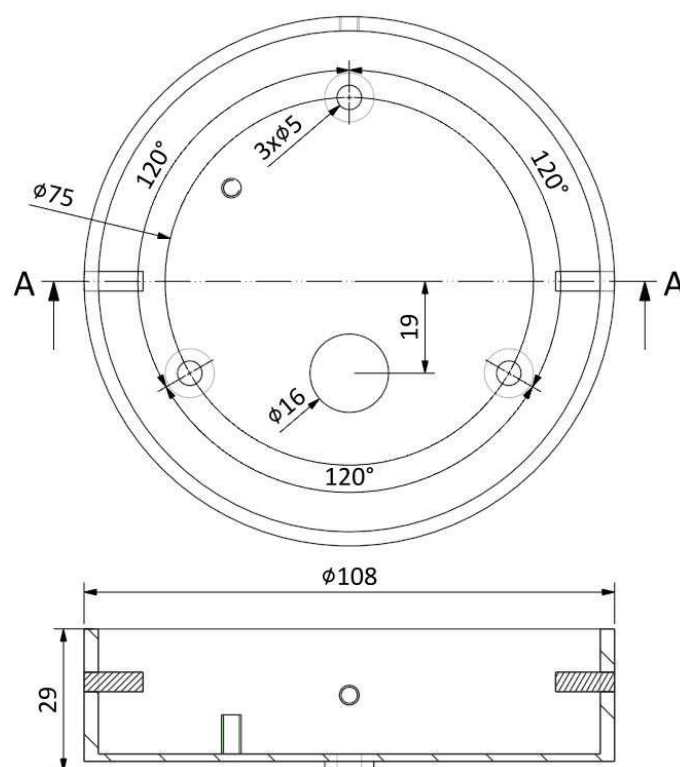

Canopy bracket

BROKIS S.R.O.
ŠPANILOVA 1315/25
163 00 PRAHA 6 - ŘEPY
CZECH REPUBLIC

ORG ID 64940799
VAT ID CZ64940799
C 42174 MĚSTSKÝ SOUD
V PRAZE

TEL +420 567 211 517
TECHNICAL@BROKIS.CZ
INFO@BROKIS.CZ
WWW.BROKIS.CZ

2020_08
PAGE 3