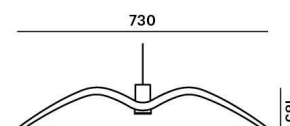

DIMENSIONS [mm]