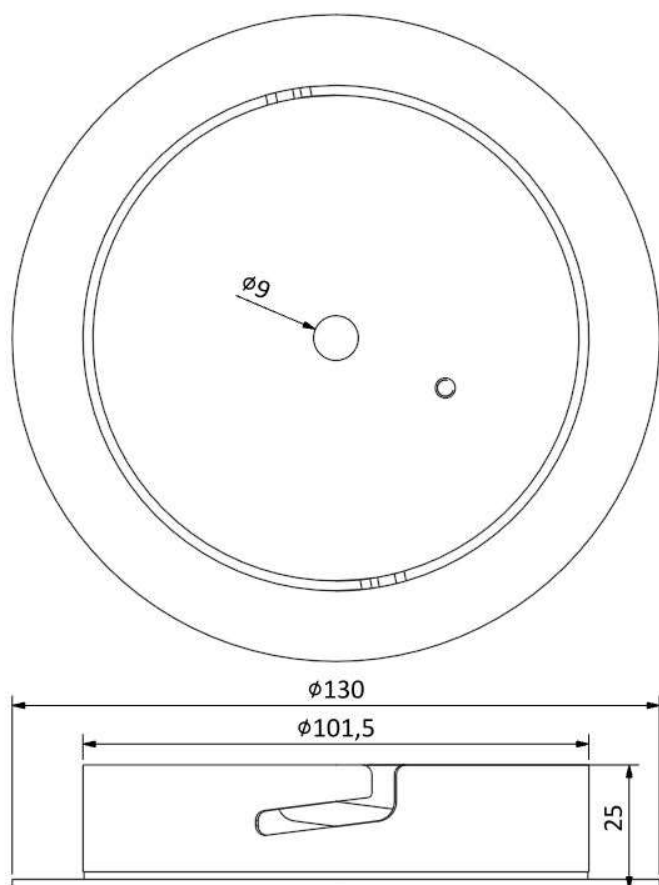

## Tech. description

The light comprises a metal body with GZ10 socket, a dural cap, silicone power cord, and a stainless-steel ceiling canopy. The entire assembly is IP54 compliant. The glass component is suspended from the metal body. In turn, the light assembly is suspended from the ceiling canopy.

## DIMENSIONS [mm]

### CEILING CANOPY

**Dimensions O x w [mm]** 130 x 25 mm  
**Weight [kg]** 0,6 kg  
**Material** stainless steel

### Drawing