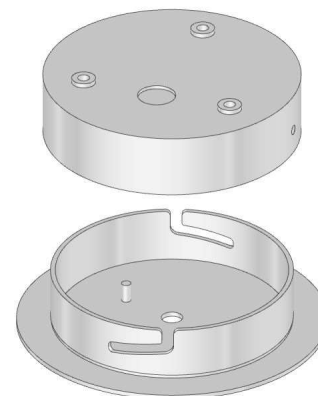

Tech. description The light comprises a metal body with GZ10 socket, a dural cap, silicone power cord, and a stainless-steel ceiling canopy. The entire assembly is IP54 compliant. The glass component is suspended from the metal body. In turn, the light assembly is suspended from the ceiling canopy.

Colours options: https://brokis.sharepoint.com/:b/s/brokis_sp/EaUpYpXmcUZNmdYaJ_XNtVUB83Y11iy4e-J3UXc8qawTCA

CONSTRUCTION SPECIFICATION

| | |
|-------------------------------|--------------|
| Weight: | 3 kg |
| Construction material: | glass, metal |
| Cord length [mm]: | 2,000 mm |
| Mounting: | Ceiling |
| Environment: | Outdoor |

CERTIFICATIONS

DATASHEET

RECOMMENDED BULBS

Download

CM9963

| | |
|------------------------------|---------------|
| Socket | GU10 |
| Type | LED |
| Lamp wattage [W] | 6,5 W |
| Input voltage [V] | 220 - 240 VAC |
| Energy class | A+ |
| Flux [lm] | 336 lm |
| Light colour [K] | 2700 K |
| CRI | 90+ |
| Lifespan [h] | 25000h |
| Dimmable | yes |
| Dimensions h x w [mm] | 55 x 50 mm |

2020_08
PAGE 2

DATASHEET

RECOMENDED CANOPY

Download

CEILING CANOPY

Dimensions O x w [mm] 130 x 25 mm
Weight [kg] 0,6 kg
Material stainless steel

Drawing

Canopy bracket