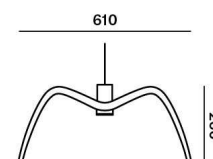

Tech. description The light comprises a metal body with GZ10 socket, a dural cap, silicone power cord, and a stainless-steel ceiling canopy. The entire assembly is IP54 compliant. The glass component is suspended from the metal body. In turn, the light assembly is suspended from the ceiling canopy.

Colours options: https://brokis.sharepoint.com/:b/s/brokis_sp/EaUpYpXmcUZNmdYaJ_XNtVUB83Y11iy4e-J3UXc8qawTCA

CONSTRUCTION SPECIFICATION

| | |
|-------------------------------|--------------|
| Weight: | 3 kg |
| Construction material: | glass, metal |
| Cord length [mm]: | 2,000 mm |
| Mounting: | Ceiling |
| Environment: | Outdoor |

DIMENSIONS [mm]

ELECTRICAL SPECIFICATION

| | |
|---------------------------|-----------------------------------|
| Input voltage [V]: | 230 V |
| Frequency [Hz]: | 50-60 Hz |
| Max. power [W]: | 10 W |
| Coverage IP: | 54 |
| Socket: | GZ10 |
| Light source: | - |
| Energy class: | A+ to B depending on light source |

2020_08
PAGE 2

DATASHEET

RECOMENDED CANOPY

Download

CEILING CANOPY

Dimensions O x w [mm] 130 x 25 mm
Weight [kg] 0,6 kg
Material stainless steel

Drawing

Canopy bracket