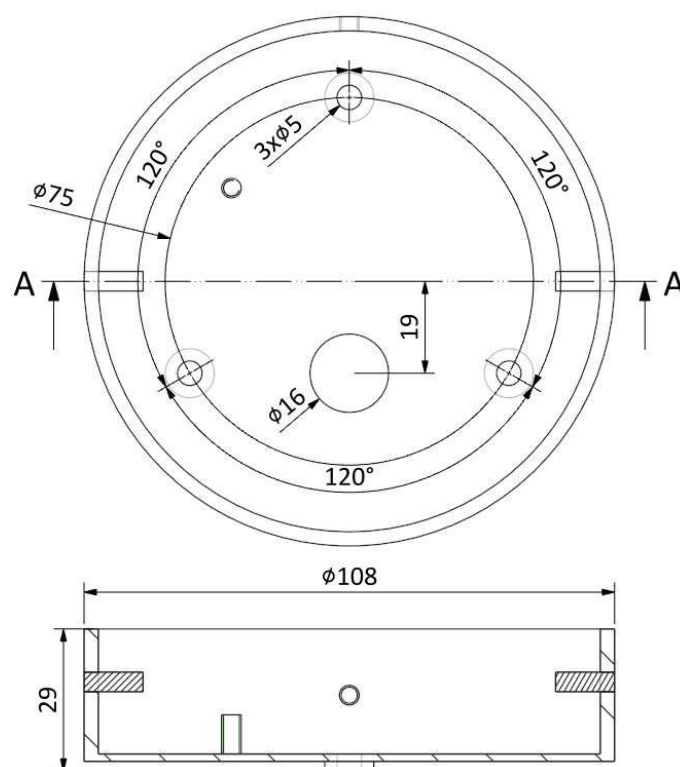

Tech. description The light comprises a metal body with GZ10 socket, a dural cap, silicone power cord, and a stainless-steel ceiling canopy. The entire assembly is IP54 compliant. The glass component is suspended from the metal body. In turn, the light assembly is suspended from the ceiling canopy.

Colours options: https://brokis.sharepoint.com/:b/s/brokis_sp/EaUpYpXmcUZNmdYaJ_XNtVUB83Y11iy4e-J3UXc8qawTCA

CONSTRUCTION SPECIFICATION

| | |
|-------------------------------|--------------|
| Weight: | 3 kg |
| Construction material: | glass, metal |
| Cord length [mm]: | 2,000 mm |
| Mounting: | Ceiling |
| Environment: | Outdoor |

DIMENSIONS [mm]

ELECTRICAL SPECIFICATION

| | |
|---------------------------|-----------------------------------|
| Input voltage [V]: | 230 V |
| Frequency [Hz]: | 50-60 Hz |
| Max. power [W]: | 10 W |
| Coverage IP: | 54 |
| Socket: | GZ10 |
| Light source: | - |
| Energy class: | A+ to B depending on light source |

2020_08
PAGE 2

DATASHEET

RECOMENDED CANOPY

Download

CEILING CANOPY

Dimensions O x w [mm] 130 x 25 mm
Weight [kg] 0,6 kg
Material stainless steel

Drawing

Canopy bracket