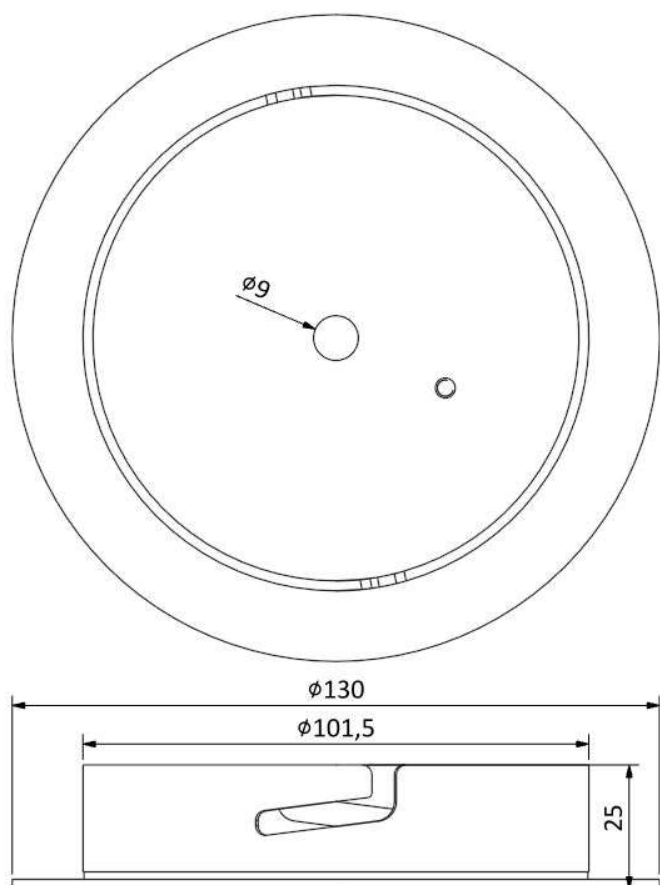

Tech. description The light comprises a metal body with GZ10 socket, a dural cap, silicone power cord, and a stainless-steel ceiling canopy. The entire assembly is IP54 compliant. The glass component is suspended from the metal body. In turn, the light assembly is suspended from the ceiling canopy.

DIMENSIONS [mm]

ELECTRICAL SPECIFICATION

| | |
|---------------------------|-----------------------------------|
| Input voltage [V]: | 230 V |
| Frequency [Hz]: | 50-60 Hz |
| Max. power [W]: | 10 W |
| Coverage IP: | 54 |
| Socket: | GZ10 |
| Light source: | - |
| Energy class: | A+ to B depending on light source |

CERTIFICATIONS

DATASHEET

RECOMMENDED BULBS

Download

CM9963

| | |
|------------------------------|---------------|
| Socket | GU10 |
| Type | LED |
| Lamp wattage [W] | 6,5 W |
| Input voltage [V] | 220 - 240 VAC |
| Energy class | A+ |
| Flux [lm] | 336 lm |
| Light colour [K] | 2700 K |
| CRI | 90+ |
| Lifespan [h] | 25000h |
| Dimmable | yes |
| Dimensions h x w [mm] | 55 x 50 mm |

2020_08
PAGE 2

DATASHEET

RECOMENDED CANOPY

Download

CEILING CANOPY

Dimensions O x w [mm] 130 x 25 mm
Weight [kg] 0,6 kg
Material stainless steel

Drawing

Canopy bracket