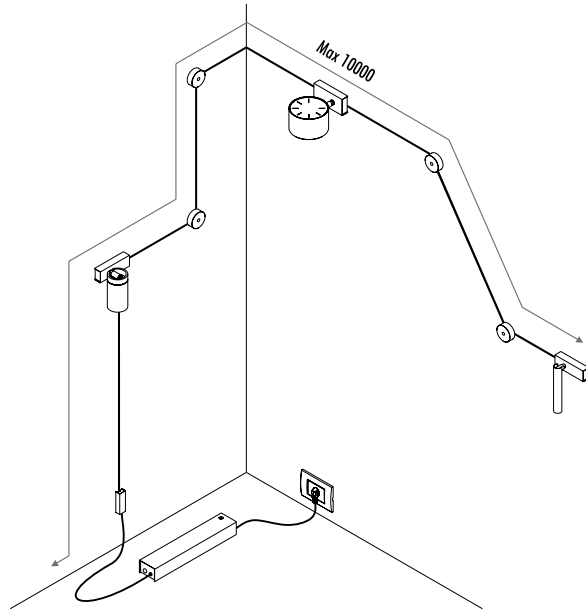

KIT ALIMENTAZIONE OBBLIGATORIO PER SISTEMA ENDLESS ON/OFF E CASAMBI
COMPULSORY POWER SUPPLY KIT FOR ENDLESS ON/OFF SYSTEM AND CASAMBI

CE IP20

1A0260300.00.00	BIANCO OPACO / MATT WHITE - ON/OFF	KIT DI ALIMENTAZIONE CON SPINA / POWER SUPPLY KIT WITH PLUG INPUT 100-240 V - 50/60 Hz - OUTPUT 48 V DC - 150 W	
1A0260400.00.00	NERO OPACO / MATT BLACK - ON/OFF		

1A1020300.00.00	BIANCO OPACO / MATT WHITE - ON/OFF	KIT ROSONE PARETE - SOFFITTO - REMOTO / WALL - CEILING ROSE - REMOTE KIT INPUT 100-240 V - 50/60 Hz - OUTPUT 48 V DC - 150 W - IP20	
1A1020400.00.00	NERO OPACO / MATT BLACK - ON/OFF		

KIT ALIMENTAZIONE OBBLIGATORIO PER SISTEMA ENDLESS DIMMERABILE
COMPULSORY POWER SUPPLY KIT FOR ENDLESS DIMMABLE SYSTEM

1A1800300.00.06	BIANCO OPACO / MATT WHITE	KIT DI ALIMENTAZIONE CON SPINA - DIMMER POWER SUPPLY KIT WITH PLUG - DIMMER INPUT 100-240 V - 50/60 Hz - OUTPUT 48 V DC - 150 W	
1A1800400.00.06	NERO OPACO / MATT BLACK		

1A1810300.00.07	BIANCO OPACO / MATT WHITE - DIM	KIT ROSONE PARETE - SOFFITTO - REMOTO / WALL - CEILING ROSE - REMOTE KIT INPUT 100-240 V - 50/60 Hz - OUTPUT 48 V DC - 150 W - IP20 DALI - PUSH - 0/1-10 V DIMMABLE	
1A1810400.00.07	NERO OPACO / MATT BLACK - DIM