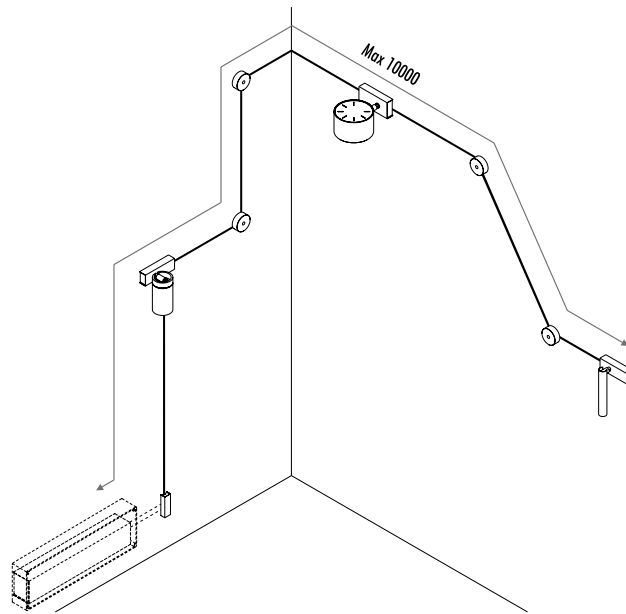

KIT DI ALIMENTAZIONE REMOTO / REMOTE POWER SUPPLY KIT

KIT ALIMENTAZIONE OBBLIGATORIO PER SISTEMA ENDLESS ON/OFF E CASAMBI
COMPULSORY POWER SUPPLY KIT FOR ENDLESS ON/OFF SYSTEM AND CASAMBI

CE IP20

1A0260300.00.00	BIANCO OPACO / MATT WHITE - ON/OFF	KIT DI ALIMENTAZIONE CON SPINA / POWER SUPPLY KIT WITH PLUG INPUT 100-240 V - 50/60 Hz - OUTPUT 48 V DC - 150 W	
1A0260400.00.00	NERO OPACO / MATT BLACK - ON/OFF		

1A1020300.00.00	BIANCO OPACO / MATT WHITE - ON/OFF	KIT ROSONE PARETE - SOFFITTO - REMOTO / WALL - CEILING ROSE - REMOTE KIT INPUT 100-240 V - 50/60 Hz - OUTPUT 48 V DC - 150 W - IP20	
1A1020400.00.00	NERO OPACO / MATT BLACK - ON/OFF		

KIT ALIMENTAZIONE OBBLIGATORIO PER SISTEMA ENDLESS DIMMERABILE
COMPULSORY POWER SUPPLY KIT FOR ENDLESS DIMMABLE SYSTEM

1A1800300.00.06	BIANCO OPACO / MATT WHITE	KIT DI ALIMENTAZIONE CON SPINA - DIMMER POWER SUPPLY KIT WITH PLUG - DIMMER INPUT 100-240 V - 50/60 Hz - OUTPUT 48 V DC - 150 W	
1A1800400.00.06	NERO OPACO / MATT BLACK		

1A1810300.00.07	BIANCO OPACO / MATT WHITE - DIM	KIT ROSONE PARETE - SOFFITTO - REMOTO / WALL - CEILING ROSE - REMOTE KIT INPUT 100-240 V - 50/60 Hz - OUTPUT 48 V DC - 150 W - IP20 DALI - PUSH - 0/1-10 V DIMMABLE	
1A1810400.00.07	NERO OPACO / MATT BLACK - DIM