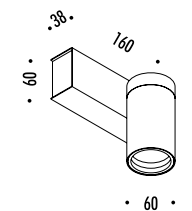

1A2340300.27.41	BIANCO OPACO / MATT WHITE - 2700K - ENDLESS CASAMBI	48 V DC - 15,5 W LED
1A2340300.30.41	BIANCO OPACO / MATT WHITE - 3000K - ENDLESS CASAMBI	WITH LENS 1A3090000.00.00: 2700K - 983 lm - CRI 97 / 3000K - 1038 lm - CRI 97
1A2340400.27.41	NERO OPACO / MATT BLACK - 2700K - ENDLESS CASAMBI	WITH LENS 1A3100000.00.00: 2700K - 943 lm - CRI 97 / 3000K - 996 lm - CRI 97
1A2340400.30.41	NERO OPACO / MATT BLACK - 3000K - ENDLESS CASAMBI	WITH LENS 1A3110000.00.00: 2700K - 955 lm - CRI 97 / 3000K - 1005 lm - CRI 97
		WITH LENS 1A3120000.00.00: 2700K - 965 lm - CRI 97 / 3000K - 1016 lm - CRI 97
		DIMMERABILE CON CONTROLLO WIRELESS CASAMBI
		KIT DI ALIMENTAZIONE OBBLIGATORIO ENDLESS NON INCLUSO
		ACCESSORI OBBLIGATORI NON INCLUSI
		DIMMABLE WITH CASAMBI WIRELESS CONTROL
		COMPULSORY ENDLESS POWER SUPPLY KIT NOT INCLUDED
		COMPULSORY ACCESSORIES NOT INCLUDED

ACCESSORI OBBLIGATORI / COMPULSORY ACCESSORIES

1A3090000.00.00	LENS - NARROW BEAM	DOT LENS
1A3100000.00.00	LENS - MEDIUM BEAM	
1A3110000.00.00	LENS - WIDE BEAM	
1A3120000.00.00	LENS - ULTRA WIDE BEAM