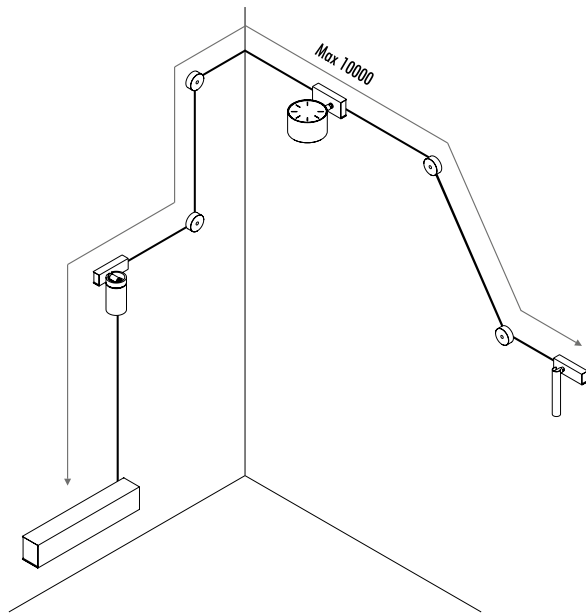

KIT ROSONE DA PARETE E SOFFITTO / WALL AND CEILING ROSE KIT