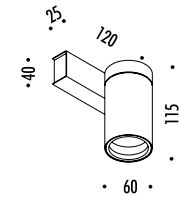

The sizes are expressed in millimeters.

DESIGN DAVIDE GROPPI - 2015
LAMPADA DA PARETE E DA SOFFITTO - METALLO
WALL AND CEILING LAMP - METAL

CE  IP20

DOT P ENDLESS

1A2340300.27.40	BIANCO OPACO / MATT WHITE - 2700K - ENDLESS	48 V DC - 13 W LED
1A2340300.30.40	BIANCO OPACO / MATT WHITE - 3000K - ENDLESS	WITH LENS 1A3090000.00.00: 2700K - 983 lm - CRI 97 / 3000K - 1038 lm - CRI 97
1A2340400.27.40	NERO OPACO / MATT BLACK - 2700K - ENDLESS	WITH LENS 1A3100000.00.00: 2700K - 943 lm - CRI 97 / 3000K - 996 lm - CRI 97
1A2340400.30.40	NERO OPACO / MATT BLACK - 3000K - ENDLESS	WITH LENS 1A3110000.00.00: 2700K - 955 lm - CRI 97 / 3000K - 1005 lm - CRI 97
		WITH LENS 1A3120000.00.00: 2700K - 965 lm - CRI 97 / 3000K - 1016 lm - CRI 97
		KIT DI ALIMENTAZIONE OBBLIGATORIO ENDLESS NON INCLUSO
		ACCESSORI OBBLIGATORI NON INCLUSI
		COMPULSORY ENDLESS POWER SUPPLY KIT NOT INCLUDED
		COMPULSORY ACCESSORIES NOT INCLUDED