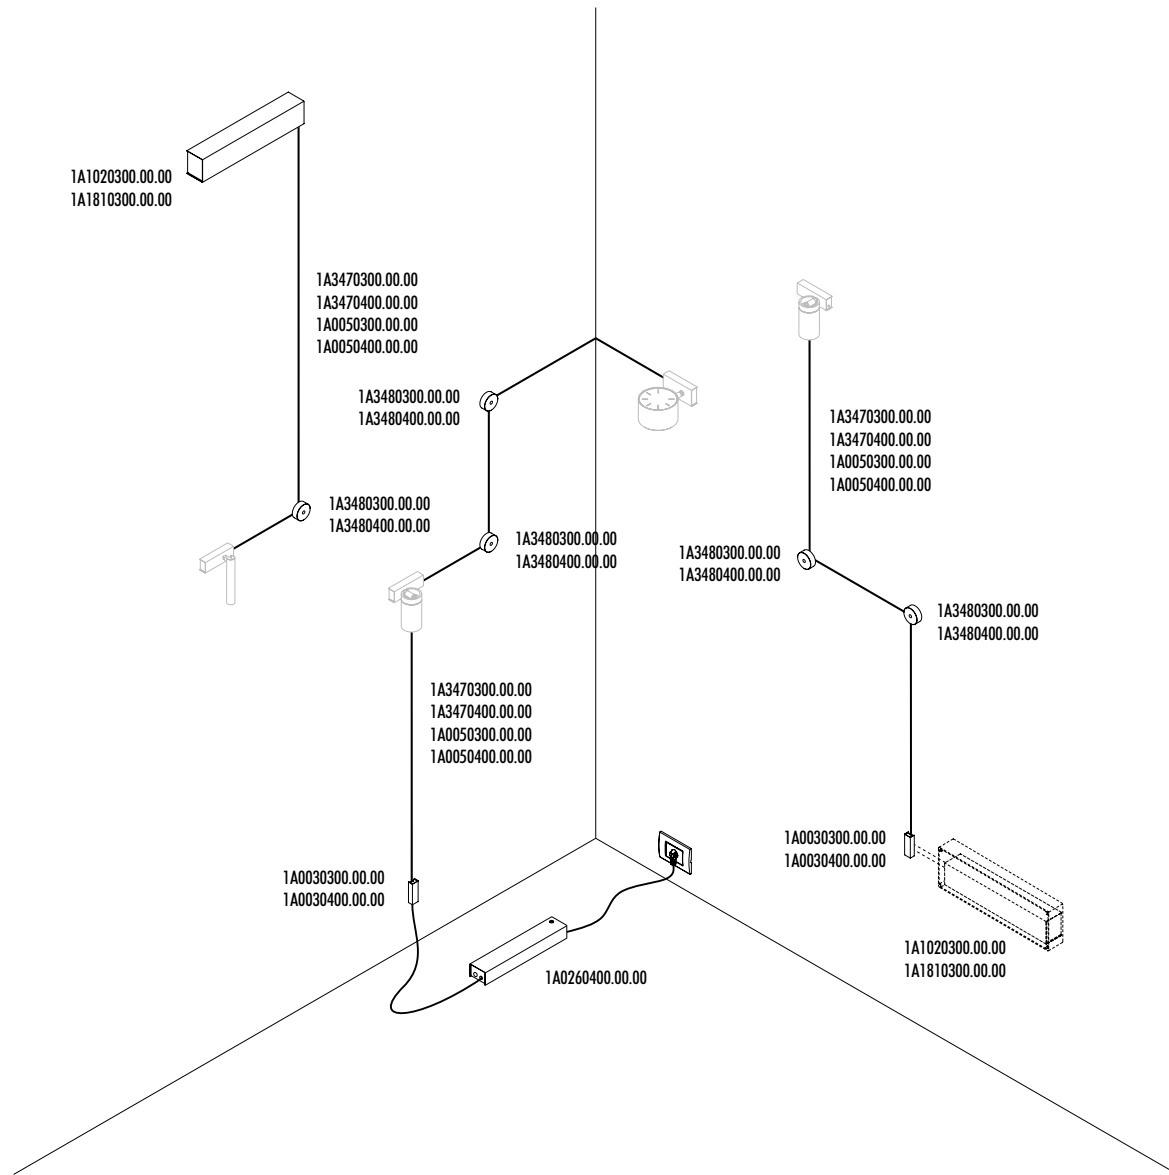

CE IP20

1A3470300.00.00	BIANCO OPACO / MATT WHITE - 5 m	ENDLESS - MAX 150 W - MAX 48 V DC - MAX 4 A	
1A3470400.00.00	NERO OPACO / MATT BLACK - 5 m		
1A0050300.00.00	BIANCO OPACO / MATT WHITE - 10 m		
1A0050400.00.00	NERO OPACO / MATT BLACK - 10 m		

1A0370000.00.00	STANDARD	KIT FISSAGGIO PARETI RUVIDE FIXING ROUGH WALLS KIT - 2,5 m	

1A3480300.00.00	BIANCO OPACO / MATT WHITE	BOX MORSETTI CON 2 MORSETTI INCLUSI TERMINAL BOX WITH 2 TERMINALS INCLUDED	
1A3480400.00.00	NERO OPACO / MATT BLACK		

1A0030300.00.00	BIANCO OPACO / MATT WHITE	BASE ALIMENTAZIONE / POWER BASE	
1A0030400.00.00	NERO OPACO / MATT BLACK		

1A3490000.00.00	STANDARD	MORSETTI - 2 PEZZI / TERMINALS - 2 PIECES