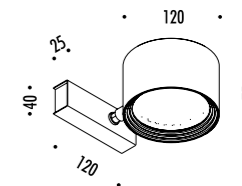

ENDLESS

The sizes are expressed in millimeters.

DESIGN DAVIDE GROPPI - 2018
LAMPADA DA PARETE E DA SOFFITTO - METALLO
WALL AND CEILING LAMP - METAL

CE  IP20

SPOT ENDLESS

1A1070300	BIANCO OPACO / MATT WHITE	48 V DC - MAX 12,6 W LED MAX 7 SPOT SU ENDLESS KIT DI ALIMENTAZIONE OBBLIGATORIO NON INCLUSO MODULO LED NON INCLUSO ACCESSORI OPZIONALI MODULO LED NON INCLUSI MAX 7 SPOT ON ENDLESS COMPULSORY POWER SUPPLY KIT NOT INCLUDED LED MODULE NOT INCLUDED OPTIONAL LED MODULE ACCESSORIES NOT INCLUDED
1A1070400	NERO OPACO / MATT BLACK	