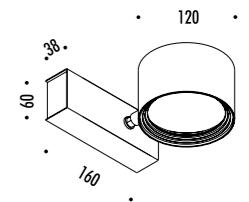

DESIGN DAVIDE GROPPI - 2018
LAMPADA DA PARETE E DA SOFFITTO - METALLO
WALL AND CEILING LAMP - METAL

CE IP20

SPOT ENDLESS IOT