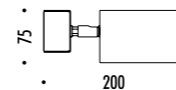

1A1080300	BIANCO OPACO / MATT WHITE	48 V DC - MAX 12,6 W LED MAX 7 SPOT SU ENDLESS DIMMERABILE CON CONTROLLO WIRELESS SOLO TRAMITE APP DEDICATA by DAVIDE GROPPI KIT DI ALIMENTAZIONE OBBLIGATORIO NON INCLUSO MODULO LED NON INCLUSO ACCESSORI OPZIONALI MODULO LED NON INCLUSI MAX 7 SPOT ON ENDLESS DIMMABLE WIRELESS CONTROL ONLY WITH DEDICATED APP by DAVIDE GROPPI COMPULSORY POWER SUPPLY KIT NOT INCLUDED LED MODULE NOT INCLUDED OPTIONAL LED MODULE ACCESSORIES NOT INCLUDED
1A1080400	NERO OPACO / MATT BLACK