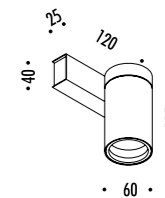

ENDLESS

The sizes are expressed in millimeters.

DESIGN DAVIDE GROPPI - 2018
LAMPADA DA PARETE E DA SOFFITTO - METALLO
WALL AND CEILING LAMP - METAL

CE  IP20

SPOT ENDLESS

1A1070300	BIANCO OPACO / MATT WHITE	48 V DC - MAX 12,6 W LED MAX 7 SPOT SU ENDLESS KIT DI ALIMENTAZIONE OBBLIGATORIO NON INCLUSO MODULO LED NON INCLUSO ACCESSORI OPZIONALI MODULO LED NON INCLUSI MAX 7 SPOT ON ENDLESS COMPULSORY POWER SUPPLY KIT NOT INCLUDED LED MODULE NOT INCLUDED OPTIONAL LED MODULE ACCESSORIES NOT INCLUDED
1A1070400	NERO OPACO / MATT BLACK	

DESIGN DAVIDE GROPPI - 2018
LAMPADA DA PARETE E DA SOFFITTO - METALLO
WALL AND CEILING LAMP - METAL

CE  IP20

SPOT ENDLESS IOT

1A1080300	BIANCO OPACO / MATT WHITE	48 V DC - MAX 12,6 W LED MAX 7 SPOT SU ENDLESS DIMMERABILE CON CONTROLLO WIRELESS SOLO TRAMITE APP DEDICATA by DAVIDE GROPPI KIT DI ALIMENTAZIONE OBBLIGATORIO NON INCLUSO MODULO LED NON INCLUSO ACCESSORI OPZIONALI MODULO LED NON INCLUSI MAX 7 SPOT ON ENDLESS DIMMABLE WIRELESS CONTROL ONLY WITH DEDICATED APP by DAVIDE GROPPI COMPULSORY POWER SUPPLY KIT NOT INCLUDED LED MODULE NOT INCLUDED OPTIONAL LED MODULE ACCESSORIES NOT INCLUDED
1A1080400	NERO OPACO / MATT BLACK	

The sizes are expressed in millimeters.

DESIGN DAVIDE GROPPI - 2020
LAMPADA DA PARETE E DA SOFFITTO - METALLO
WALL AND CEILING LAMP - METAL

CE  IP20

DOT ENDLESS

1A0330300	BIANCO OPACO / MATT WHITE - 3000K	48 V DC - 13 W LED 3000K - 1038 lm - CRI 97 / 2700K - 983 lm - CRI 97 WITH LENS 1A3090000.00.00
1A0330300-27	BIANCO OPACO / MATT WHITE - 2700K	3000K - 996 lm - CRI 97 / 2700K - 943 lm - CRI 97 WITH LENS 1A3100000.00.00
1A0330400	NERO OPACO / MATT BLACK - 3000K	MAX 7 DOT SU ENDLESS KIT DI ALIMENTAZIONE OBBLIGATORIO NON INCLUSO
1A0330400-27	NERO OPACO / MATT BLACK - 2700K	ACCESSORI OBBLIGATORI NON INCLUSI MAX 7 DOT ON ENDLESS COMPULSORY POWER SUPPLY KIT NOT INCLUDED COMPULSORY ACCESSORIES NOT INCLUDED