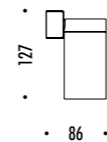

1A0330300	BIANCO OPACO / MATT WHITE - 3000K	48 V DC - 13 W LED 3000K - 1038 lm - CRI 97 / 2700K - 983 lm - CRI 97 WITH LENS 1A3090000.00.00
1A0330300-27	BIANCO OPACO / MATT WHITE - 2700K	3000K - 996 lm - CRI 97 / 2700K - 943 lm - CRI 97 WITH LENS 1A3100000.00.00
1A0330400	NERO OPACO / MATT BLACK - 3000K	MAX 7 DOT SU ENDLESS KIT DI ALIMENTAZIONE OBBLIGATORIO NON INCLUSO
1A0330400-27	NERO OPACO / MATT BLACK - 2700K	ACCESSORI OBBLIGATORI NON INCLUSI MAX 7 DOT ON ENDLESS COMPULSORY POWER SUPPLY KIT NOT INCLUDED COMPULSORY ACCESSORIES NOT INCLUDED

ACCESSORI OBBLIGATORI / COMPULSORY ACCESSORIES

1A3090000.00.00	LENS - NARROW BEAM	DOT ENDLESS LENS
1A3100000.00.00	LENS - MEDIUM BEAM	
1A3110000.00.00	LENS - WIDE BEAM	
1A3120000.00.00	LENS - ULTRA WIDE BEAM