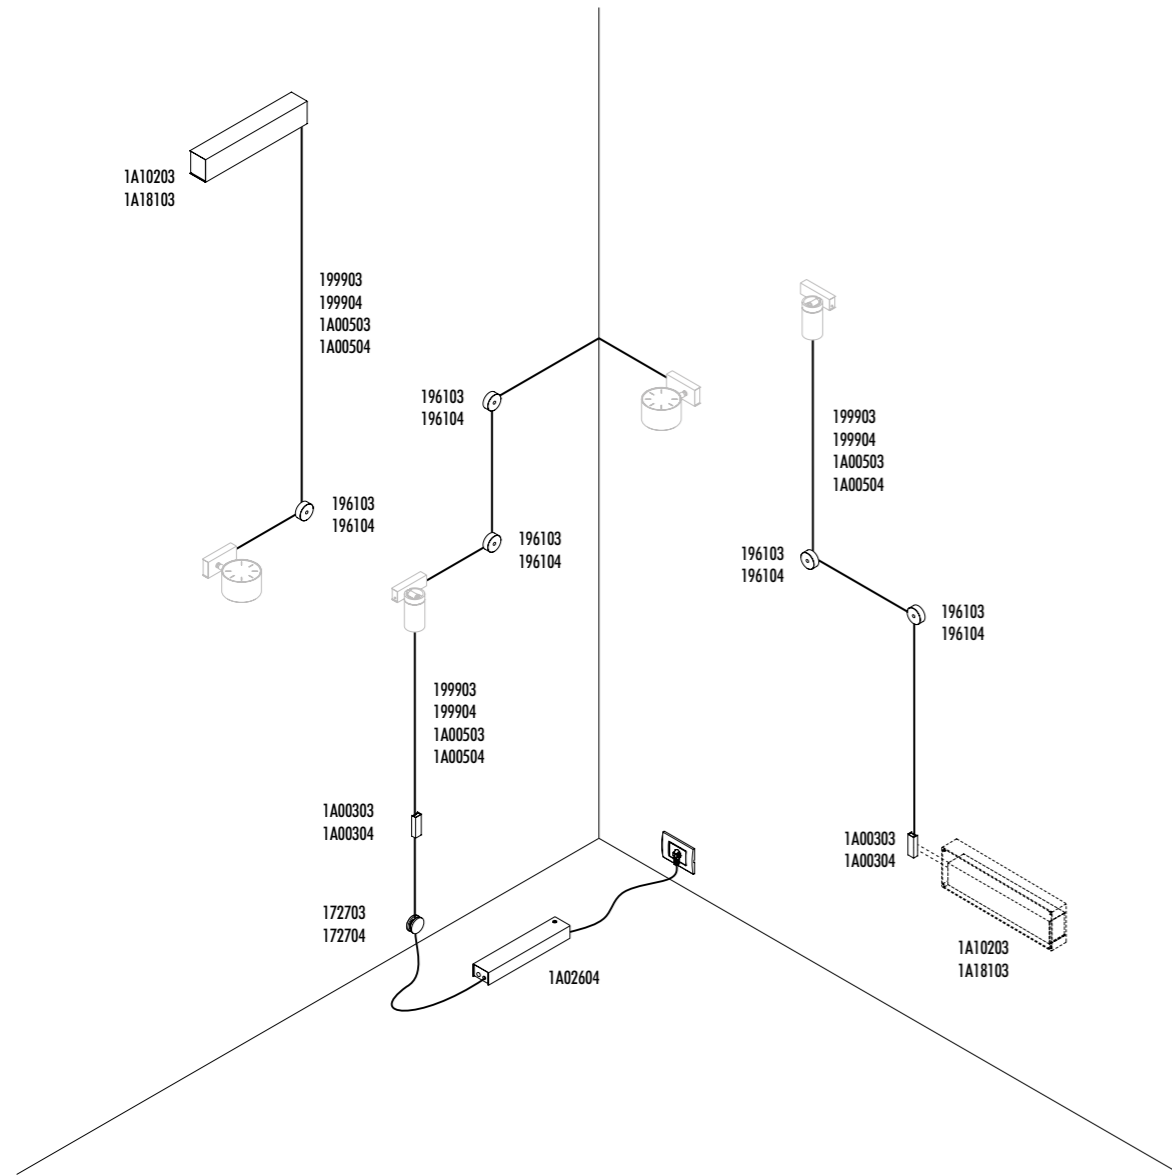

The sizes are expressed in millimeters.

CE IP20

19990300	BIANCO OPACO / MATT WHITE - 5 m	ENDLESS - MAX 150 W - MAX 48 V DC - MAX 4 A	
19990400	NERO OPACO / MATT BLACK - 5 m		
1A0050300	BIANCO OPACO / MATT WHITE - 10 m		
1A0050400	NERO OPACO / MATT BLACK - 10 m		