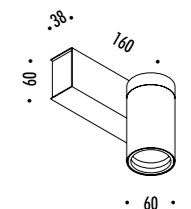

DESIGN DAVIDE GROPPI - 2020
LAMPADA DA PARETE E DA SOFFITTO - METALLO
WALL AND CEILING LAMP - METAL

CE IP20

DOT ENDLESS IOT