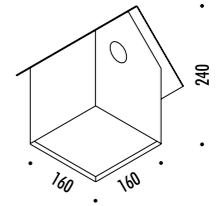

The sizes are expressed in millimeters.

DESIGN OMAR CARRAGLIA - 2013
LAMPADA DA ESTERNO - METALLO
OUTDOOR LAMP - METAL

IMU

CE  IP65

17230000	STANDARD	MAX 350 mA DC - 5,5 W LED - 3000K - 306 lm - CRI > 80 DRIVER LED INCLUSO INPUT 110-240 V - 50/60 Hz - IP68 - NON DIMMERABILE INCLUDES LED DRIVER INPUT 110-240 V - 50/60 Hz - IP68 - NOT DIMMABLE