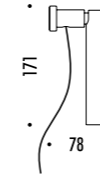

The sizes are expressed in millimeters.

DESIGN OMAR CARRAGLIA - 2015  
LAMPADA DA PARETE - METALLO  
WALL LAMP - METAL

CE  IP20

MIRA MAGNETIC

18160300	BIANCO OPACO / MATT WHITE - 3000K	MAX 500 mA DC - 5,6 W LED - 352 lm - CRI > 90
18160300-27	BIANCO OPACO / MATT WHITE - 2700K	FISSAGGIO MAGNETICO - CAVO BIANCO 3 m
		ORIENTABILE
		DRIVER LED INCLUSO INPUT 100-240 V - 50/60 Hz - NON DIMMERABILE
		/MAGNETIC FIXING - WHITE CABLE 3 m
		ADJUSTABLE
		INCLUDES LED DRIVER INPUT 100-240 V - 50/60 Hz - NOT DIMMABLE
18160400	NERO OPACO / MATT BLACK - 3000K	MAX 500 mA DC - 5,6 W LED - 352 lm - CRI > 90
18160400-27	NERO OPACO / MATT BLACK - 2700K	FISSAGGIO MAGNETICO - CAVO NERO 3 m
		ORIENTABILE
		DRIVER LED INCLUSO INPUT 100-240 V - 50/60 Hz - NON DIMMERABILE
		/MAGNETIC FIXING - BLACK CABLE 3 m
		ADJUSTABLE
		INCLUDES LED DRIVER INPUT 100-240 V - 50/60 Hz - NOT DIMMABLE