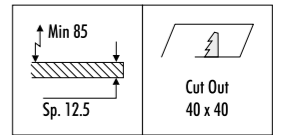

The sizes are expressed in millimeters.

DESIGN OMAR CARRAGLIA - 2015
LAMPADA DA INCASSO DA SOFFITTO - METALLO
RECESSED CEILING LAMP - METAL

MIRA R

CE  IP20

17290300	BIANCO OPACO / MATT WHITE - 3000K	MAX 500 mA DC - 5,6 W LED - 352 lm - CRI > 90 DIMENSIONI TAGLIO CARTONGESSO 40 x 40 mm SPAZIO MINIMO PER INCASSO 85 mm ORIENTABILE DRIVER LED INCLUSO INPUT 100-240 V - 50/60 Hz - NON DIMMERABILE PLASTERBOARD CUT-OUT 40 x 40 mm MINIMUM SPACE FOR MOUNTING 85 mm ADJUSTABLE INCLUDES LED DRIVER INPUT 100-240 V - 50/60 Hz - NOT DIMMABLE
17290300-27	BIANCO OPACO / MATT WHITE - 2700K	
17290400	NERO OPACO / MATT BLACK - 3000K	
17290400-27	NERO OPACO / MATT BLACK - 2700K	