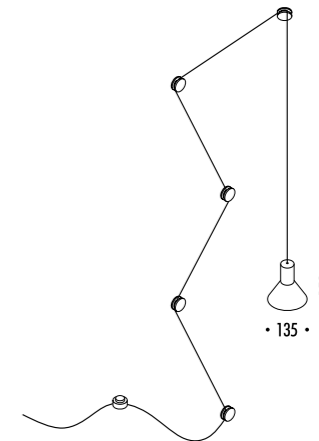

The sizes are expressed in millimeters.

DESIGN DAVIDE GROPPI - BEPPE MERLANO - 2013
LAMPADA A SOSPENSIONE - METALLO
SUSPENSION LAMP - METAL

NEURO

CE □ IP20

CLAMP

1A0160300	BIANCO OPACO / MATT WHITE	100-240 V - 50/60 Hz - MAX 15 W LED - E27 ALIMENTAZIONE CON SPINA - CAVO BIANCO 10 m - 5 BLOCCACAVO INCLUSI LAMPADINA NON INCLUSA POWER SUPPLY WITH PLUG - WHITE CABLE 10 m - 5 CLAMPS INCLUDED BULB NOT INCLUDED
1A0160400	NERO OPACO / MATT BLACK	100-240 V - 50/60 Hz - MAX 15 W LED - E27 ALIMENTAZIONE CON SPINA - CAVO NERO 10 m - 5 BLOCCACAVO INCLUSI LAMPADINA NON INCLUSA POWER SUPPLY WITH PLUG - BLACK CABLE 10 m - 5 CLAMPS INCLUDED BULB NOT INCLUDED

INSTALLAZIONE CON SPINA / POWER SUPPLY WITH PLUG INSTALLATION

INSTALLAZIONE CON ROSONE DA PARETE E SOFFITTO / WALL AND CEILING ROSE INSTALLATION

CODE	SOCKET	TENSION	WATTAGE	BEAM ANGLE (°)	TEMPERATURE (K)	SOURCE LUMENS	BULB EFFICIENCY	CRI (Ra)	DIMMABLE	PRODUCT REFERENCE
------	--------	---------	---------	----------------	-----------------	---------------	-----------------	----------	----------	-------------------