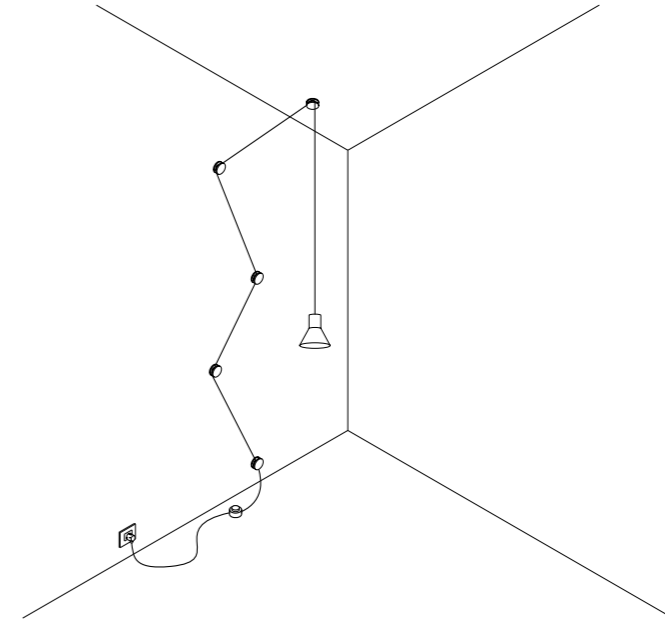

The sizes are expressed in millimeters.

DESIGN DAVIDE GROPPI - BEPPE MERLANO - 2013
LAMPADA A SOSPENSIONE - METALLO
SUSPENSION LAMP - METAL

NEURO

CE □ IP20

CLAMP

1A0160300	BIANCO OPACO / MATT WHITE	100-240 V - 50/60 Hz - MAX 15 W LED - E27 ALIMENTAZIONE CON SPINA - CAVO BIANCO 10 m - 5 BLOCCACAVO INCLUSI LAMPADINA NON INCLUSA POWER SUPPLY WITH PLUG - WHITE CABLE 10 m - 5 CLAMPS INCLUDED BULB NOT INCLUDED
1A0160400	NERO OPACO / MATT BLACK	100-240 V - 50/60 Hz - MAX 15 W LED - E27 ALIMENTAZIONE CON SPINA - CAVO NERO 10 m - 5 BLOCCACAVO INCLUSI LAMPADINA NON INCLUSA POWER SUPPLY WITH PLUG - BLACK CABLE 10 m - 5 CLAMPS INCLUDED BULB NOT INCLUDED

INSTALLAZIONE CON SPINA / POWER SUPPLY WITH PLUG INSTALLATION

INSTALLAZIONE CON ROSONE DA PARETE E SOFFITTO / WALL AND CEILING ROSE INSTALLATION

CODE	SOCKET	TENSION	WATTAGE	BEAM ANGLE (°)	TEMPERATURE (K)	SOURCE LUMENS	BULB EFFICIENCY	CRI (Ra)	DIMMABLE	PRODUCT REFERENCE
------	--------	---------	---------	----------------	-----------------	---------------	-----------------	----------	----------	-------------------