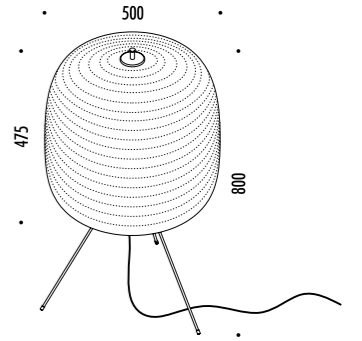

The sizes are expressed in millimeters.

DESIGN DAVIDE GROPPI - PAOLA LENTI - 2013
 LAMPADA DA ESTERNO - METALLO - PBT - POLICARBONATO
 OUTDOOR LAMP - METAL - PBT - POLYCARBONATE

CE IP65

SHOJI OUTDOOR

18860000	STANDARD	100-240 V - 50/60 Hz - MAX 18 W LED - E27
		CAVO NERO 5 m
		LAMPADINA NON INCLUSA
		BLACK CABLE 5 m
		BULB NOT INCLUDED