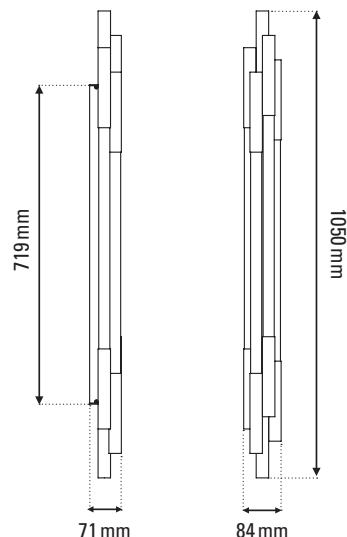

ORG w 1050

de Sebastian Summa

FICHE TECHNIQUE TECHNICAL SHEET

APPLIQUE

WALL LAMP

Matériaux Aluminium, verre, acrylique
Materials Aluminum, glass, acrylic

Poids net 3 Kg
Net weight

Emballage 995 x 355 x 100 mm
Packaging

IP 20
IP

Tension 220/240V
Voltage

Classe 1
Class

Watt 12W
Watt

Source INTEGRATED LED 2700K
Source

Lumens 1200 lm (valeur nominale)
Lumens output 1200 lm (nominal value)

Driver Driver fourni (155 x 54 x 20 mm)
Dimmable TRIAC 1,25A / 24V / 30W
Driver supplied (155 x 54 x 20 mm)
TRIAC dimmable 1,25A / 24V / 30W