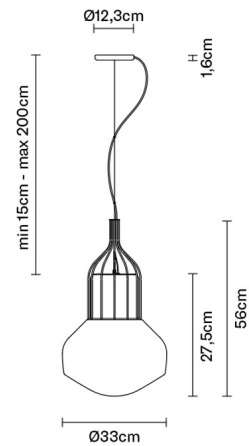

AÉROSTAT

F27A1124

Guillaume Delvigne

Description

Pendant lamp with shiny white blown glass diffuser and black chrome metal structure

Dimensions

Voltage

220-240V

Socket

1xE27

Material

Glass - Metal

Light source and alternative bulbs

cod. A10234C01

E27 1x13W - LED
Max Watt. 150W

Available diffuser colours

White

Available structure colours

Black chrome

Other colours available

Not included accessories

Bulb

In the same family

Weight Lamp

Net: 3.69 kg

Packaging

Gross weight: 4.88 kg
Volume: 0.106 m³
Number of boxes: 1

Specs

ERC IP20