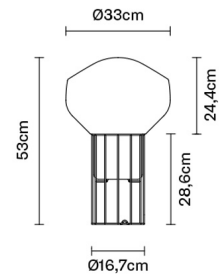

AÉROSTAT

F27B0341

Guillaume Delvigne

Description

Table lamp with shiny white blown glass diffuser and copper-plated metal structure.

Dimensions

Voltage

220-240V

Socket

1xE27

Material

Glass - Metal

Light source and alternative bulbs

cod. A10234C01

E27 1x13W - LED
Max Watt. 150W

Available diffuser colours

Terra

Weight Lamp

Net: 4.38 kg

Packaging

Gross weight: 5.57 kg
Volume: 0.106 m³
Number of boxes: 1

Specs

IP20