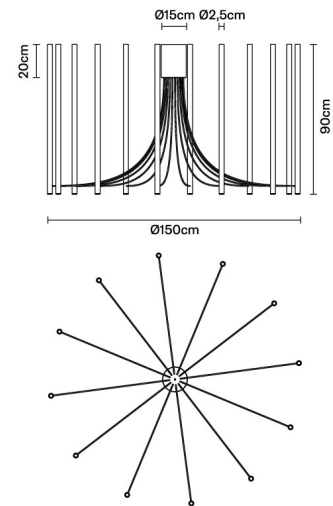

Ari

F55A1002

Marco Spatti & Marco Pietro Ricci

Description

Lampada a sospensione in alluminio anodizzato nero e cavo in PVC nero.

Voltage

220-240V

Dimmable LED

1..10V

Light source and alternative bulbs

LED 12x3.2W-
2700K
Cri 80

Included accessories

LED
Dimmable driver

Weight Lamp

Net: 14.62 kg

Packaging

Gross weight: 0 kg
Volume: 0 m³
Number of boxes: 1

Specs

EAC IP20

Dimensions

Material

Aluminium

Available structure colours

- Black
- Other colours available