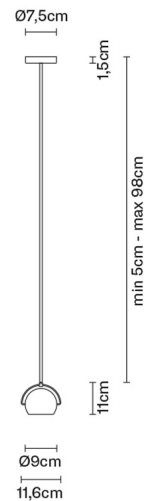

**BELUGA COLOUR**

**D57A1141**

Marc Sadler

**Description**

Pendant lamp with adjustable varnished crystal copper painted diffuser. Polished chrome-plated metal structure.

**Voltage**

220-240V

**Socket**

1xGU10

**Light source and alternative bulbs**

cod. A11105C01

GU10 1x7W - LED  
Max Watt. 50W

**Not included accessories**

Bulb

**Weight Lamp**

Net: 1.1 kg

**Packaging**

Gross weight: 3.1 kg  
Volume: 0.02 m<sup>3</sup>  
Number of boxes: 1

**Specs**

IP20

**Dimensions**

**Material**

Crystal glass - Metal

**Available diffuser colours**