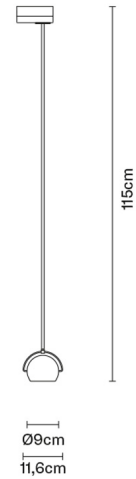

BELUGA COLOUR

D57J0500

Marc Sadler

Description

Track light with adjustable transparent crystal diffuser. Polished chrome-plated metal structure.

Voltage

220-240V

Socket

1xGU10

Light source and alternative bulbs

cod. A11105C01

GU10 1x7W - LED
Max Watt. 50W

Not included accessories

Bulb
Track

Weight Lamp

Net: 1.03 kg

Packaging

Gross weight: 2.01 kg
Volume: 0.035 m³
Number of boxes: 1

Specs

IP20

Dimensions

Material

Crystal glass - Metal

Available diffuser colours