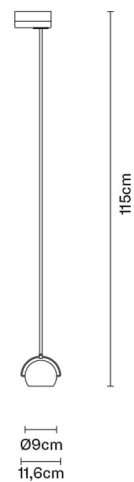

BELUGA COLOUR

D57J0503

Marc Sadler

Description

Track light with adjustable varnished crystal red painted diffuser. Polished chrome-plated metal structure.

Voltage

220-240V

Socket

1xGU10

Light source and alternative bulbs

cod. A11105C01

GU10 1x7W - LED
Max Watt. 50W

Not included accessories

Bulb
Track

Weight Lamp

Net: 1.03 kg

Packaging

Gross weight: 2.01 kg
Volume: 0.035 m³
Number of boxes: 1

Specs

IP20

Dimensions

Material

Crystal glass - Metal

Available diffuser colours