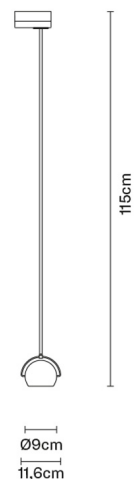

BELUGA COLOUR

D57J0504

Marc Sadler

Description

Track light with adjustable varnished crystal yellow painted diffuser. Polished chrome-plated metal structure.

Voltage

220-240V

Socket

1xGU10

Light source and alternative bulbs

cod. A11105C01

GU10 1x7W - LED
Max Watt. 50W

Not included accessories

Bulb
Track

Weight Lamp

Net: 1.03 kg

Packaging

Gross weight: 2.01 kg
Volume: 0.035 m³
Number of boxes: 1

Specs

IP20

Dimensions

Material

Crystal glass - Metal

Available diffuser colours