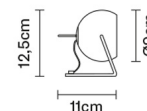

**BELUGA COLOUR**

**D57B0303**

Marc Sadler

**Dimensions**

**Description**

Table lamp with adjustable varnished crystal red painted diffuser. Polished chrome-plated metal structure.

**Voltage**

220-240V

- Red
- Other colours available

**Available structure colours**

- Chrome

**Not included accessories**

Bulb

**Weight Lamp**

Net: 0.92 kg

**Packaging**

Gross weight: 0.99 kg  
Volume: 0.004 m<sup>3</sup>  
Number of boxes: 1

**Specs**

IP20

**In the same family**