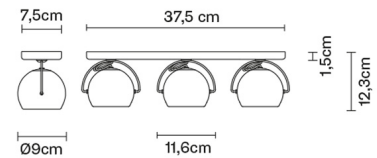

**BELUGA COLOUR**

**D57G2503**

Marc Sadler

**Dimensions**

**Description**

Wall/ceiling lamp with adjustable varnished crystal red painted diffusers. Polished chrome-plated metal structure.

**Voltage**

220-240V

**Socket**

3xGU10

**Light source and alternative bulbs**

cod. A11105C01

GU10 3x7W - LED  
Max Watt. 3x50W

**Material**

Crystal glass - Metal

**Available diffuser colours**

- Red
- Other colours available

**Available structure colours**

- Chrome

**Not included accessories**

Bulb

**Weight Lamp**

Net: 2.95 kg

**Packaging**

Gross weight: 2.95 kg  
Volume: 0.014 m<sup>3</sup>  
Number of boxes: 1

**Specs**

**In the same family**