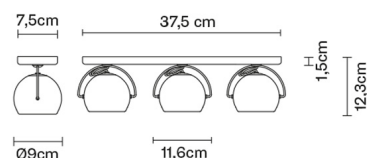

BELUGA COLOUR

D57G2504

Marc Sadler

Description

Wall/ceiling lamp with adjustable varnished crystal yellow painted diffusers. Polished chrome-plated metal structure.

Dimensions

Voltage

220-240V

Socket

3xGU10

Light source and alternative bulbs

cod. A11105C01

GU10 3x7W - LED
Max Watt. 3x50W

Material

Crystal glass - Metal

Available diffuser colours

- Yellow
- Other colours available

Available structure colours

- Chrome

Not included accessories

Bulb

Weight Lamp

Net: 2.95 kg

Packaging

Gross weight: 2.95 kg
Volume: 0.014 m³
Number of boxes: 1

Specs

In the same family